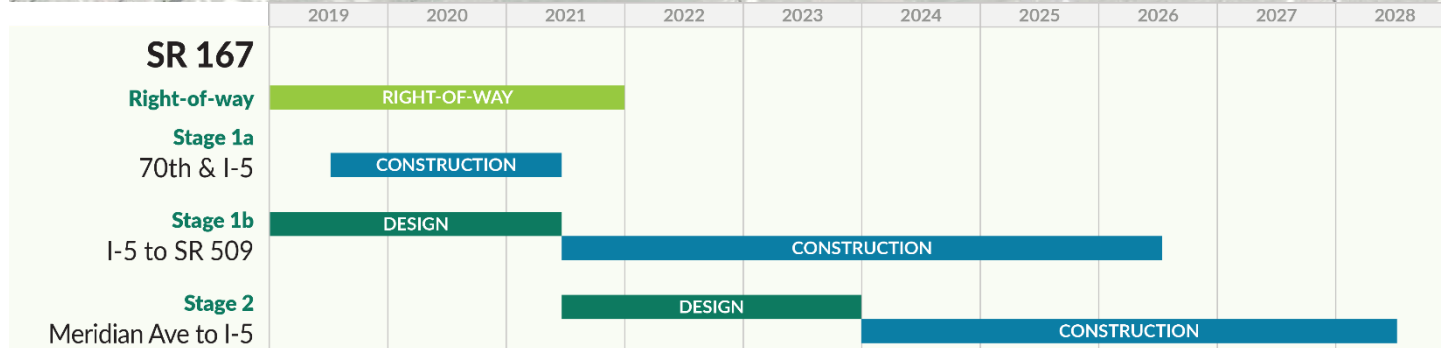

SR 167 construction stages

Hylebos to Alexander trail – Fife/Tacoma/WSDOT partnership

Tacoma to Puyallup Trail connection