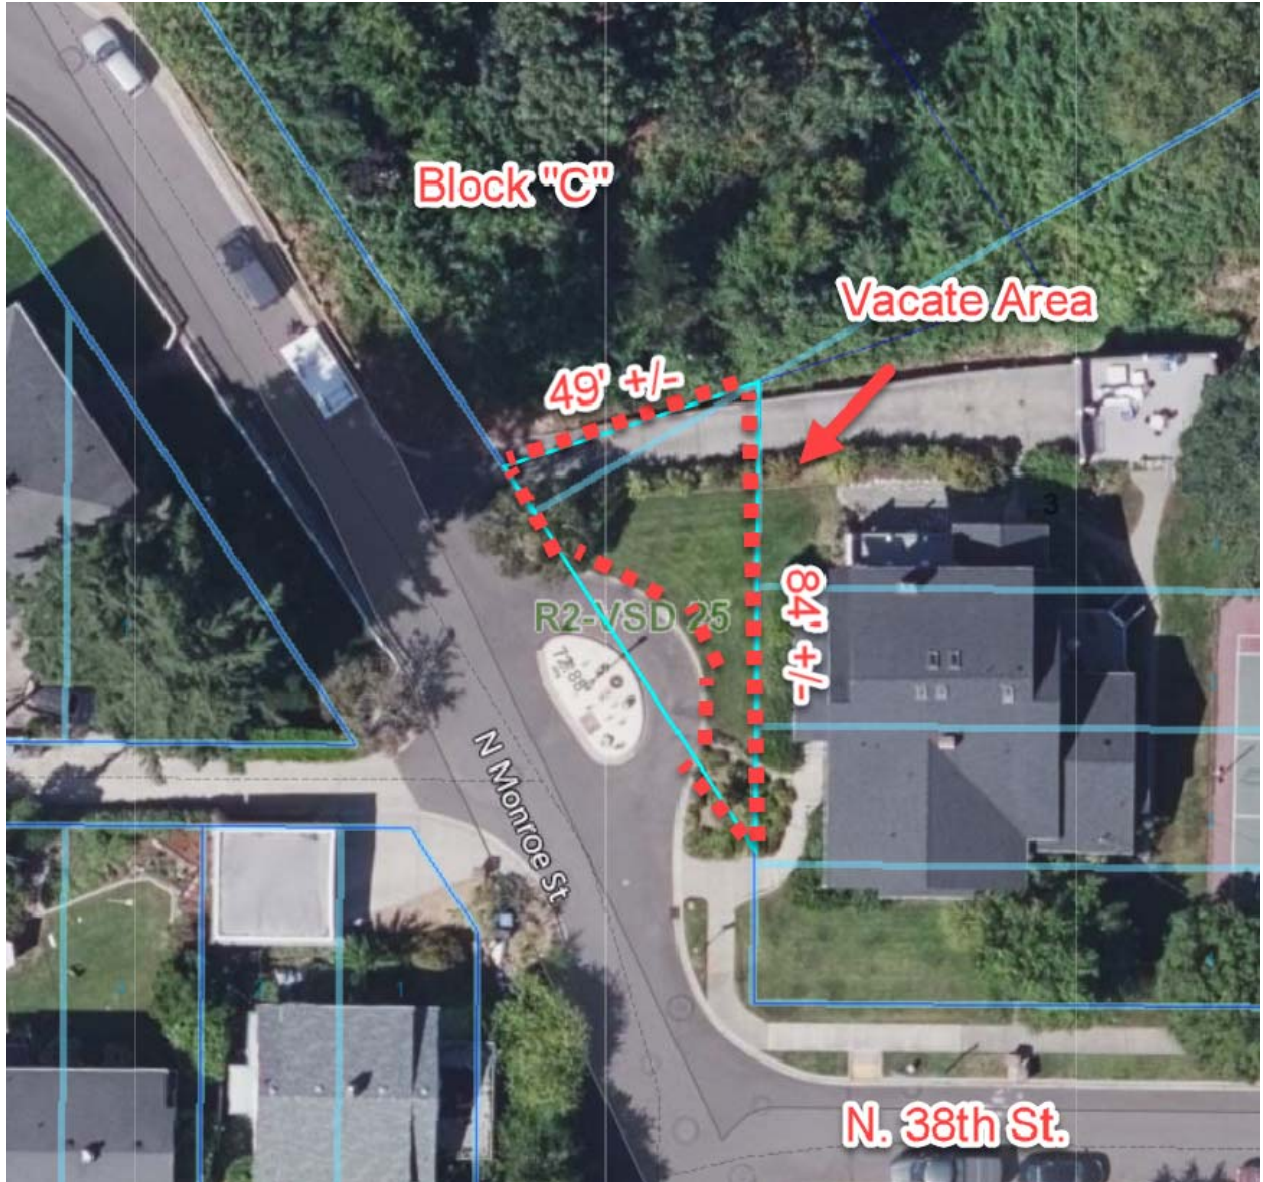

TANIA POSA

STREET VACATION NO. 124.1441

PTN. OF BLOCK "C" & "LAWN STRIP" NORTHERLY OF NORTH 38TH AND NORTH MONROE STREET

NE 1/4 SEC. 25, T21N, R2E

NOT TO SCALE

TANIA POSA

STREET VACATION NO. 124.1441

PTN. OF BLOCK "C" & "LAWN STRIP" NORTHERLY OF NORTH 38TH AND NORTH MONROE STREET

NE 1/4 SEC. 25, T21N, R2E

NOT TO SCALE