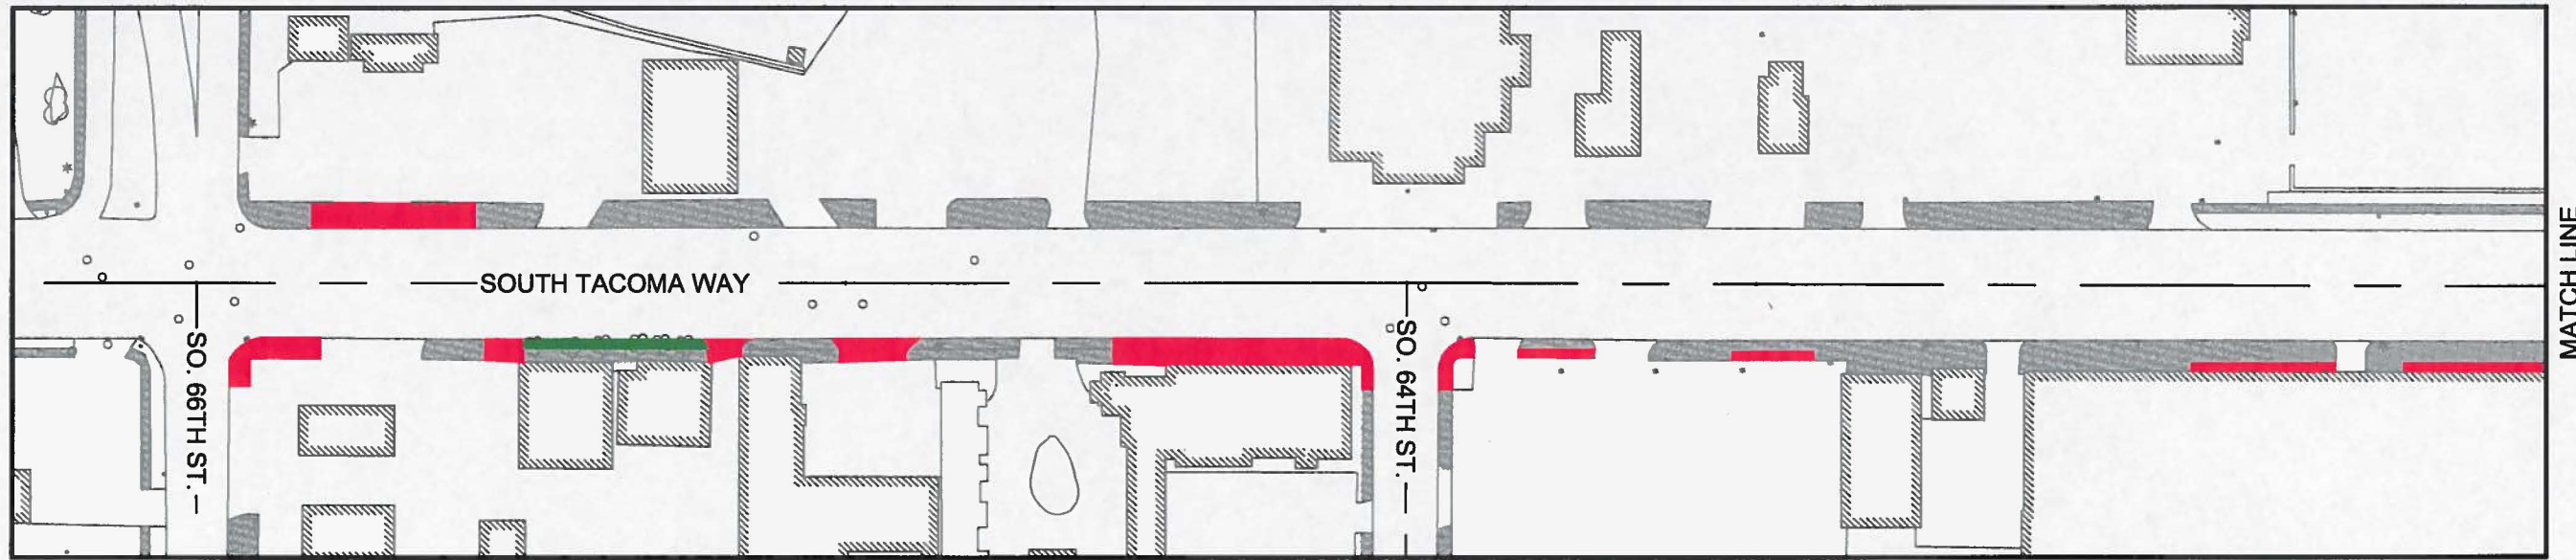

SOUTH TACOMA WAY CORRIDOR MULTIMODAL IMPROVEMENT PROJECT

 PROJECT LOCATIONS

City of Tacoma

VICINITY MAP

LEGEND

-  EXISTING SIDEWALK
-  PROPOSED SIDEWALK CHANGES
-  PROPOSED BIKE LANE

**PROJECT: SOUTH TACOMA WAY CORRIDOR
MULTIMODAL IMPROVEMENT
SO. 43RD ST. TO SO. 47TH ST.**

LEGEND

-  EXISTING SIDEWALK
-  PROPOSED SIDEWALK CHANGES
-  PROPOSED PLANTER CHANGES

PROJECT: SOUTH TACOMA WAY CORRIDOR
MULTIMODAL IMPROVEMENT
SO. 56TH ST. TO SO. 66TH ST.