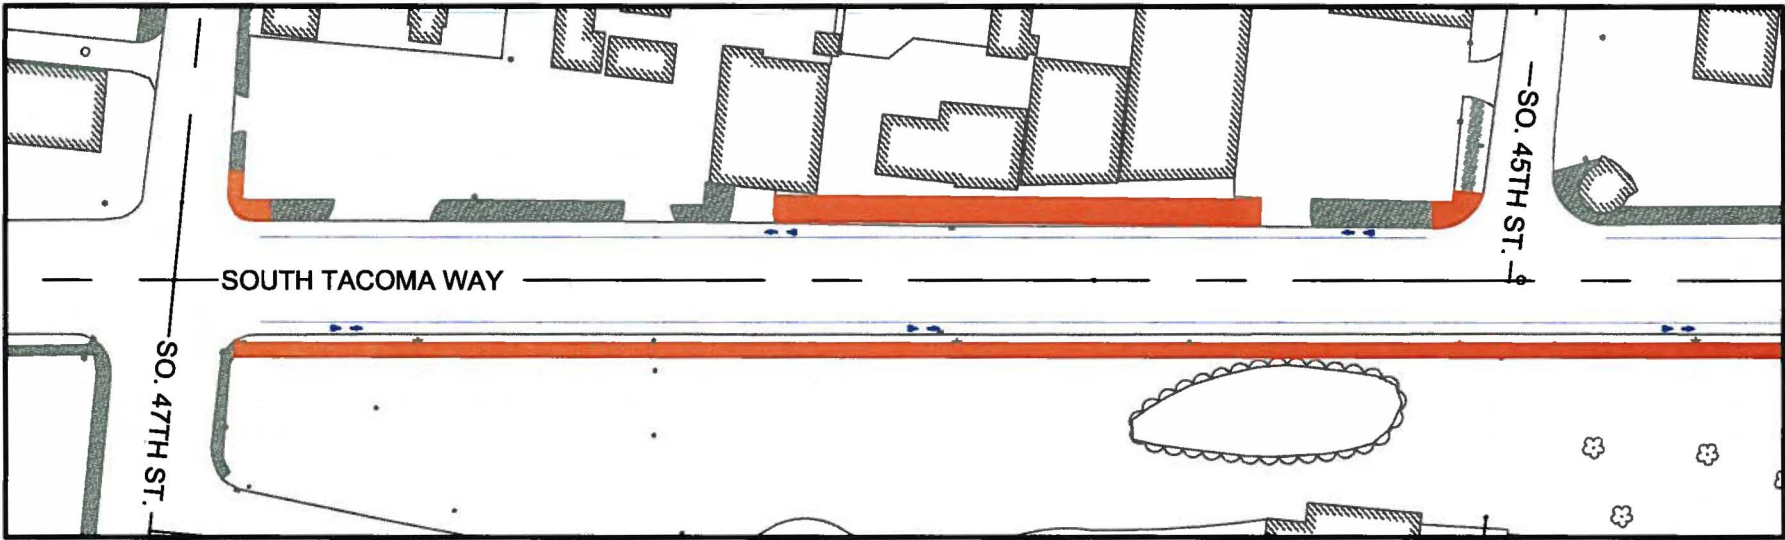

SOUTH TACOMA WAY CORRIDOR MULTIMODAL IMPROVEMENT PROJECT

 PROJECT LOCATIONS

City of Tacoma

VICINITY MAP

LEGEND

-  EXISTING SIDEWALK
-  PROPOSED SIDEWALK CHANGES
-  PROPOSED BIKE LANE

**PROJECT: SOUTH TACOMA WAY CORRIDOR
MULTIMODAL IMPROVEMENT
SO. 43RD ST. TO SO. 47TH ST.**

LEGEND

-  EXISTING SIDEWALK
-  PROPOSED SIDEWALK CHANGES
-  PROPOSED PLANTER CHANGES

PROJECT: SOUTH TACOMA WAY CORRIDOR
MULTIMODAL IMPROVEMENT
SO. 56TH ST. TO SO. 66TH ST.