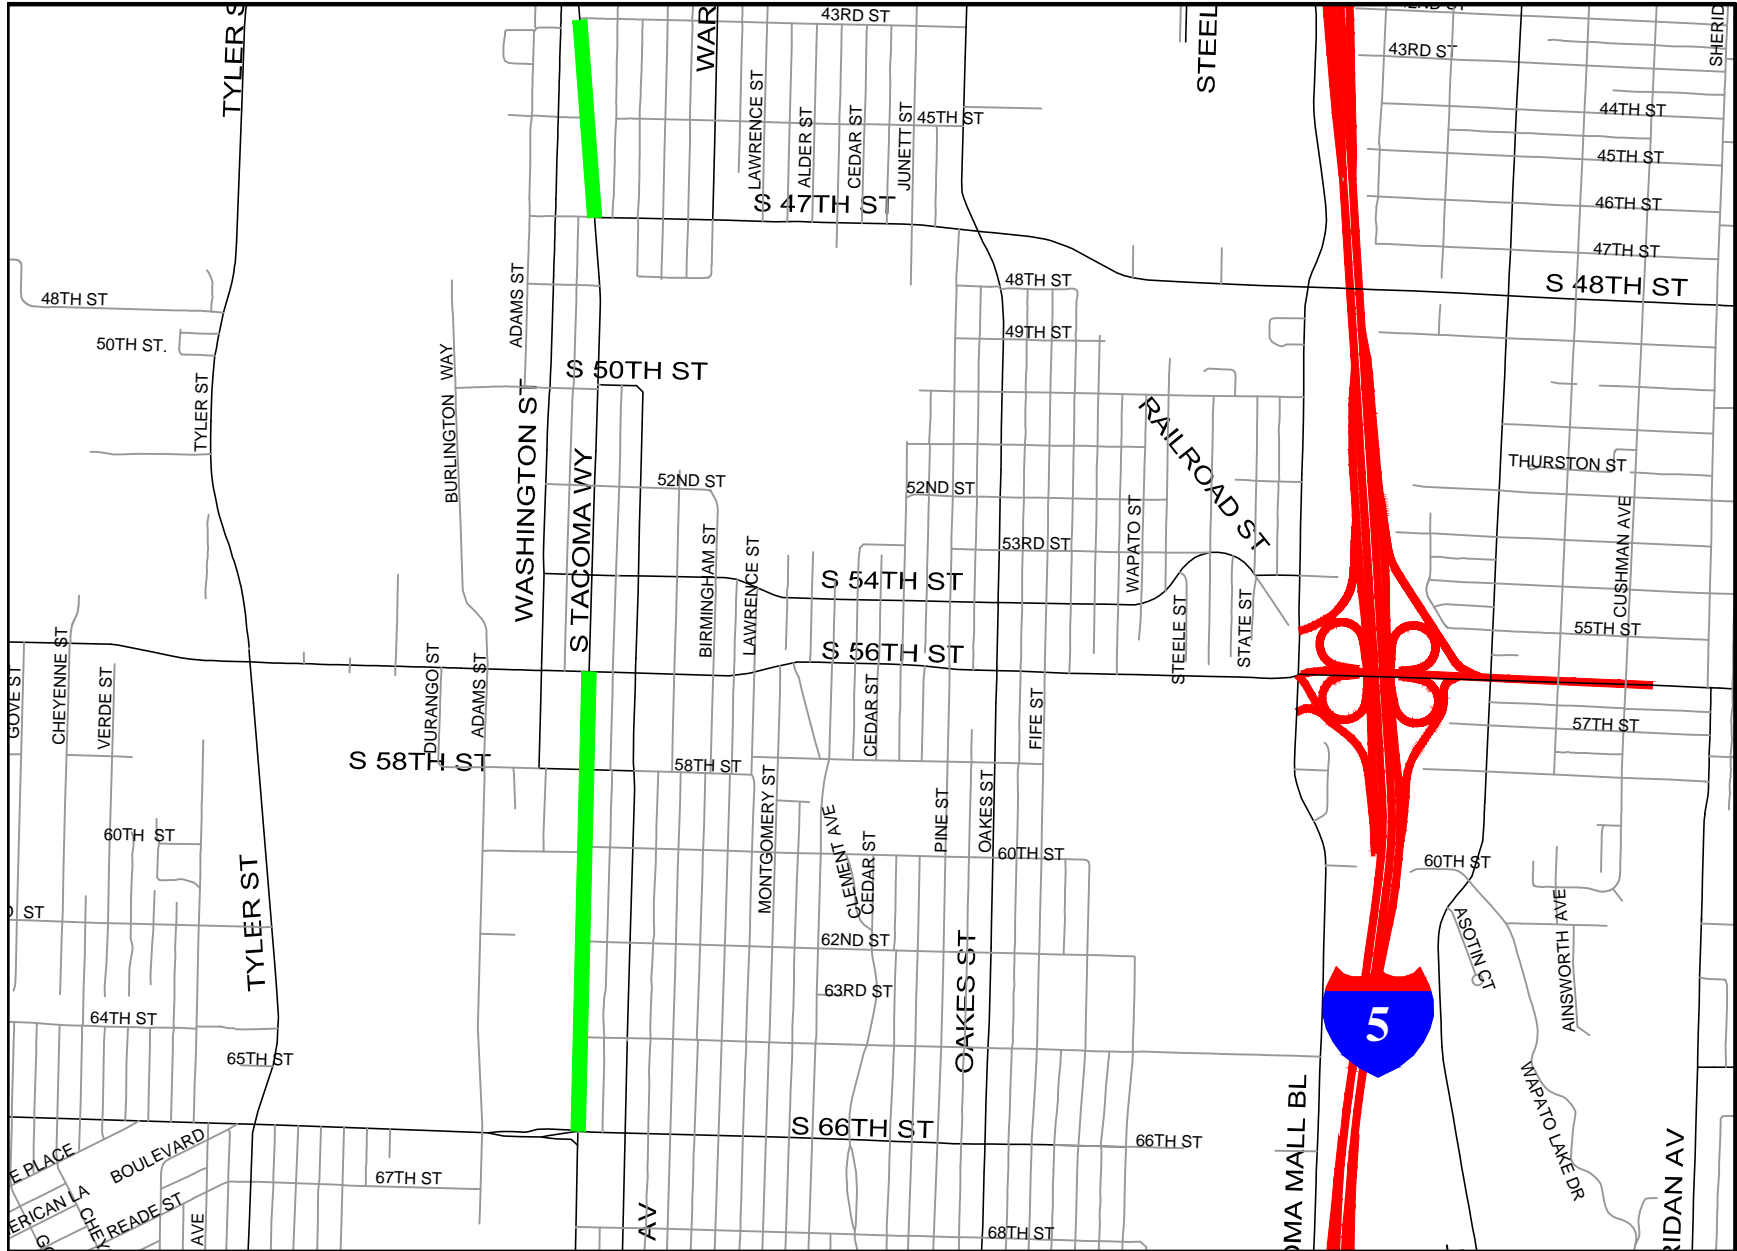

SOUTH TACOMA WAY CORRIDOR MULTIMODAL IMPROVEMENT PROJECT

 PROJECT LOCATIONS

City of Tacoma

VICINITY MAP

LEGEND

-  EXISTING SIDEWALK
-  PROPOSED SIDEWALK CHANGES
-  PROPOSED BIKE LANE

**PROJECT: SOUTH TACOMA WAY CORRIDOR
MULTIMODAL IMPROVEMENT
SO. 43RD ST. TO SO. 47TH ST.**

LEGEND

-  EXISTING SIDEWALK
-  PROPOSED SIDEWALK CHANGES
-  PROPOSED PLANTER CHANGES

PROJECT: SOUTH TACOMA WAY CORRIDOR
MULTIMODAL IMPROVEMENT
SO. 56TH ST. TO SO. 66TH ST.