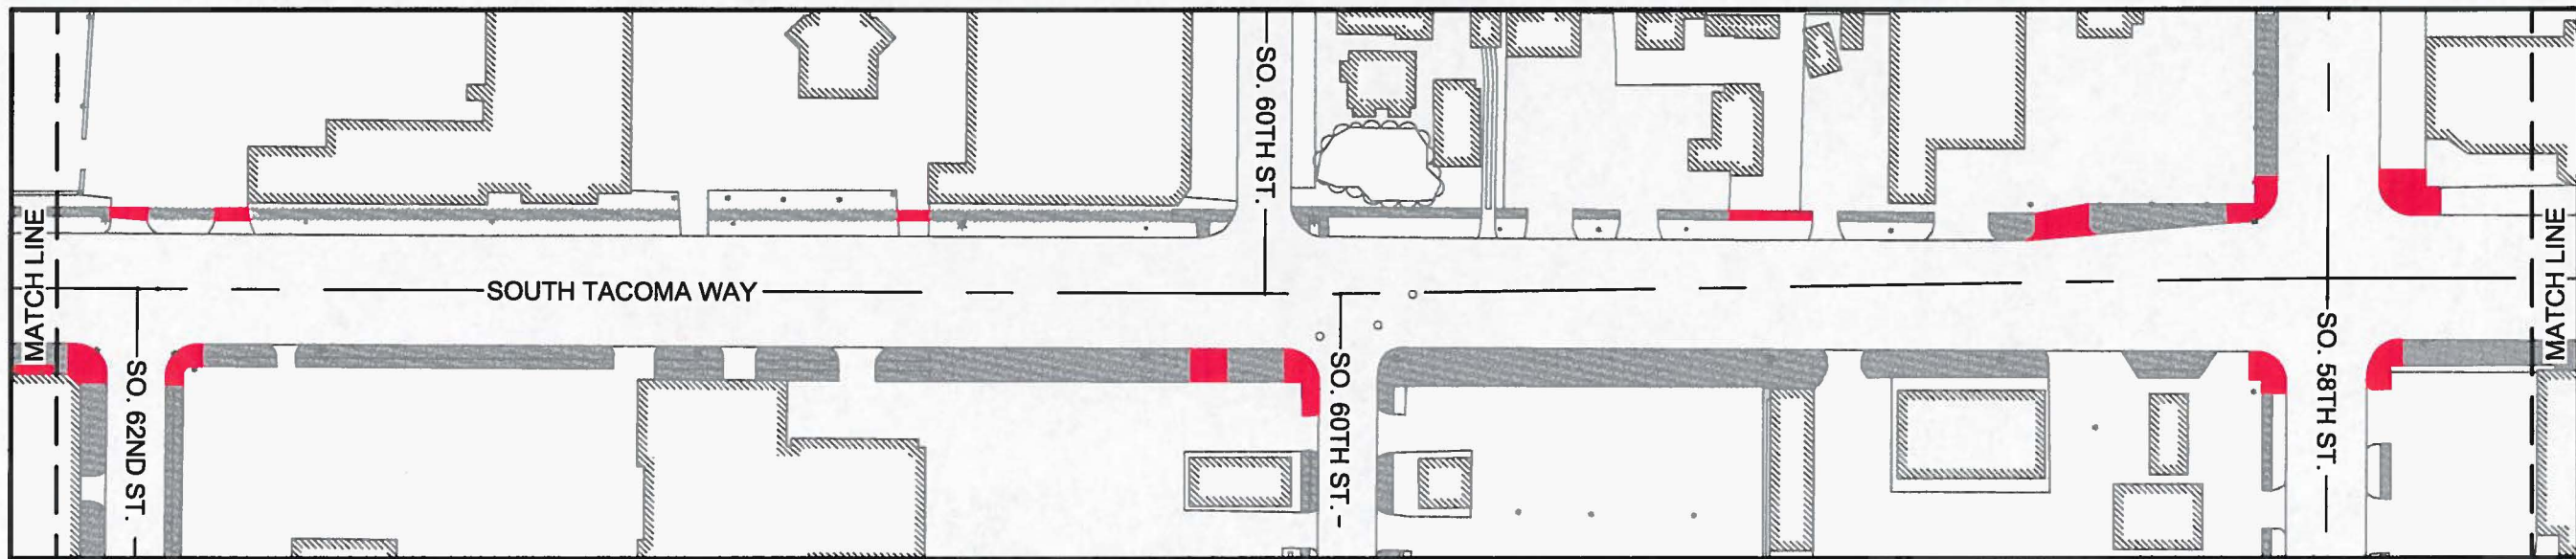

SOUTH TACOMA WAY CORRIDOR MULTIMODAL IMPROVEMENT PROJECT

 PROJECT LOCATIONS

City of Tacoma

VICINITY MAP

LEGEND

-  EXISTING SIDEWALK
-  PROPOSED SIDEWALK CHANGES
-  PROPOSED BIKE LANE

**PROJECT: SOUTH TACOMA WAY CORRIDOR
MULTIMODAL IMPROVEMENT
SO. 43RD ST. TO SO. 47TH ST.**

LEGEND

-  EXISTING SIDEWALK
-  PROPOSED SIDEWALK CHANGES
-  PROPOSED PLANTER CHANGES

PROJECT: SOUTH TACOMA WAY CORRIDOR
MULTIMODAL IMPROVEMENT
SO. 56TH ST. TO SO. 66TH ST.