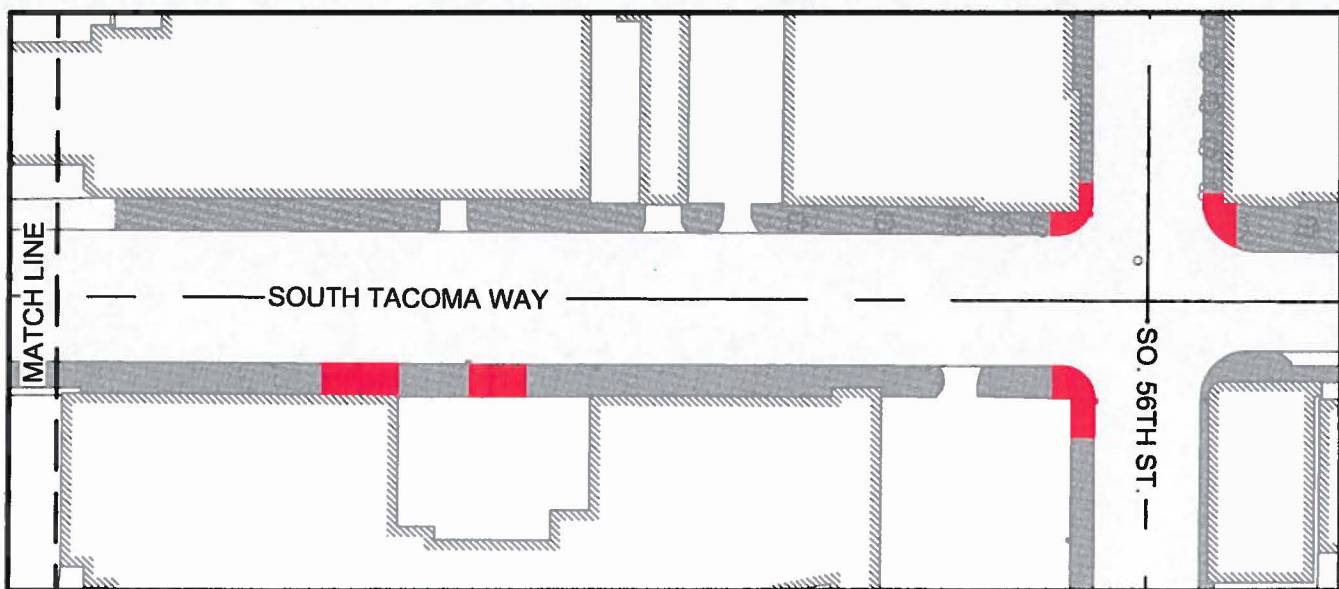

SOUTH TACOMA WAY CORRIDOR MULTIMODAL IMPROVEMENT PROJECT

 PROJECT LOCATIONS

City of Tacoma

VICINITY MAP

LEGEND

-  EXISTING SIDEWALK
-  PROPOSED SIDEWALK CHANGES
-  PROPOSED BIKE LANE

**PROJECT: SOUTH TACOMA WAY CORRIDOR
MULTIMODAL IMPROVEMENT
SO. 43RD ST. TO SO. 47TH ST.**

LEGEND

-  EXISTING SIDEWALK
-  PROPOSED SIDEWALK CHANGES
-  PROPOSED PLANTER CHANGES

PROJECT: SOUTH TACOMA WAY CORRIDOR
MULTIMODAL IMPROVEMENT
SO. 56TH ST. TO SO. 66TH ST.