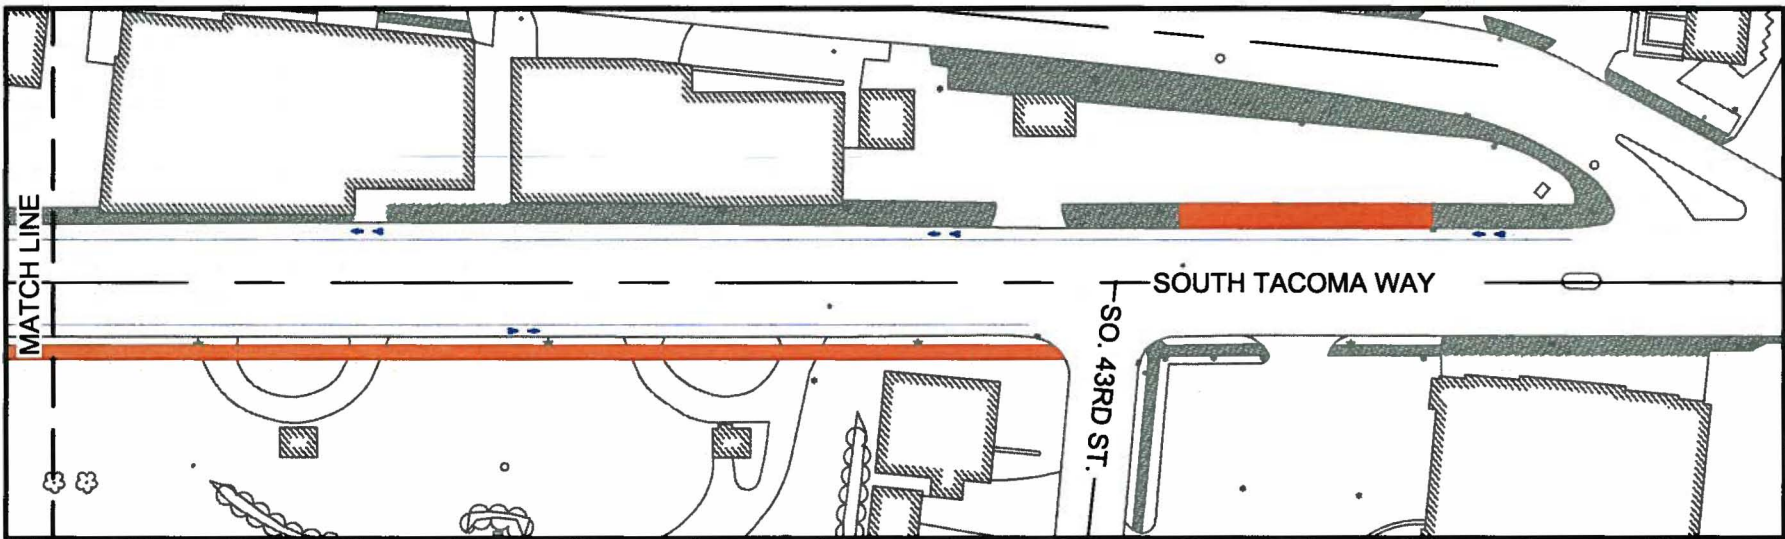

SOUTH TACOMA WAY CORRIDOR MULTIMODAL IMPROVEMENT PROJECT

 PROJECT LOCATIONS

City of Tacoma

VICINITY MAP

LEGEND

-  EXISTING SIDEWALK
-  PROPOSED SIDEWALK CHANGES
-  PROPOSED BIKE LANE

**PROJECT: SOUTH TACOMA WAY CORRIDOR
MULTIMODAL IMPROVEMENT
SO. 43RD ST. TO SO. 47TH ST.**

LEGEND

-  EXISTING SIDEWALK
-  PROPOSED SIDEWALK CHANGES
-  PROPOSED PLANTER CHANGES

PROJECT: SOUTH TACOMA WAY CORRIDOR
MULTIMODAL IMPROVEMENT
SO. 56TH ST. TO SO. 66TH ST.