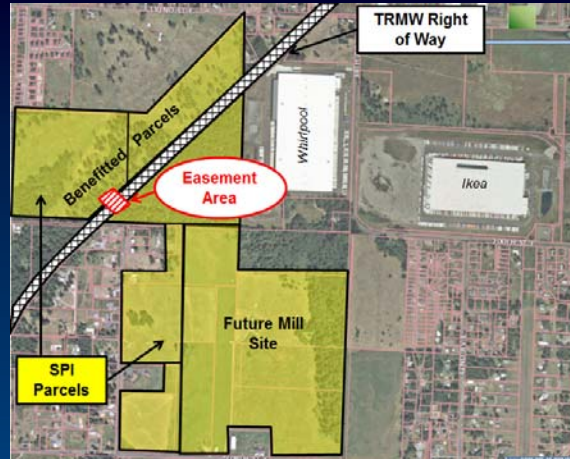

Easement Grant

City of Tacoma Resolution 39233
Public Works Department
Tacoma Rail – Mountain Division

City Council Meeting
June 23, 2015
ITEM 12

Proposed Easement Location

Near Frederickson
Approximately 15 Miles Southeast of Tacoma

Proposed Easement Area

Ingress, Egress, and Utilities
Approximately 8,000 Square Feet