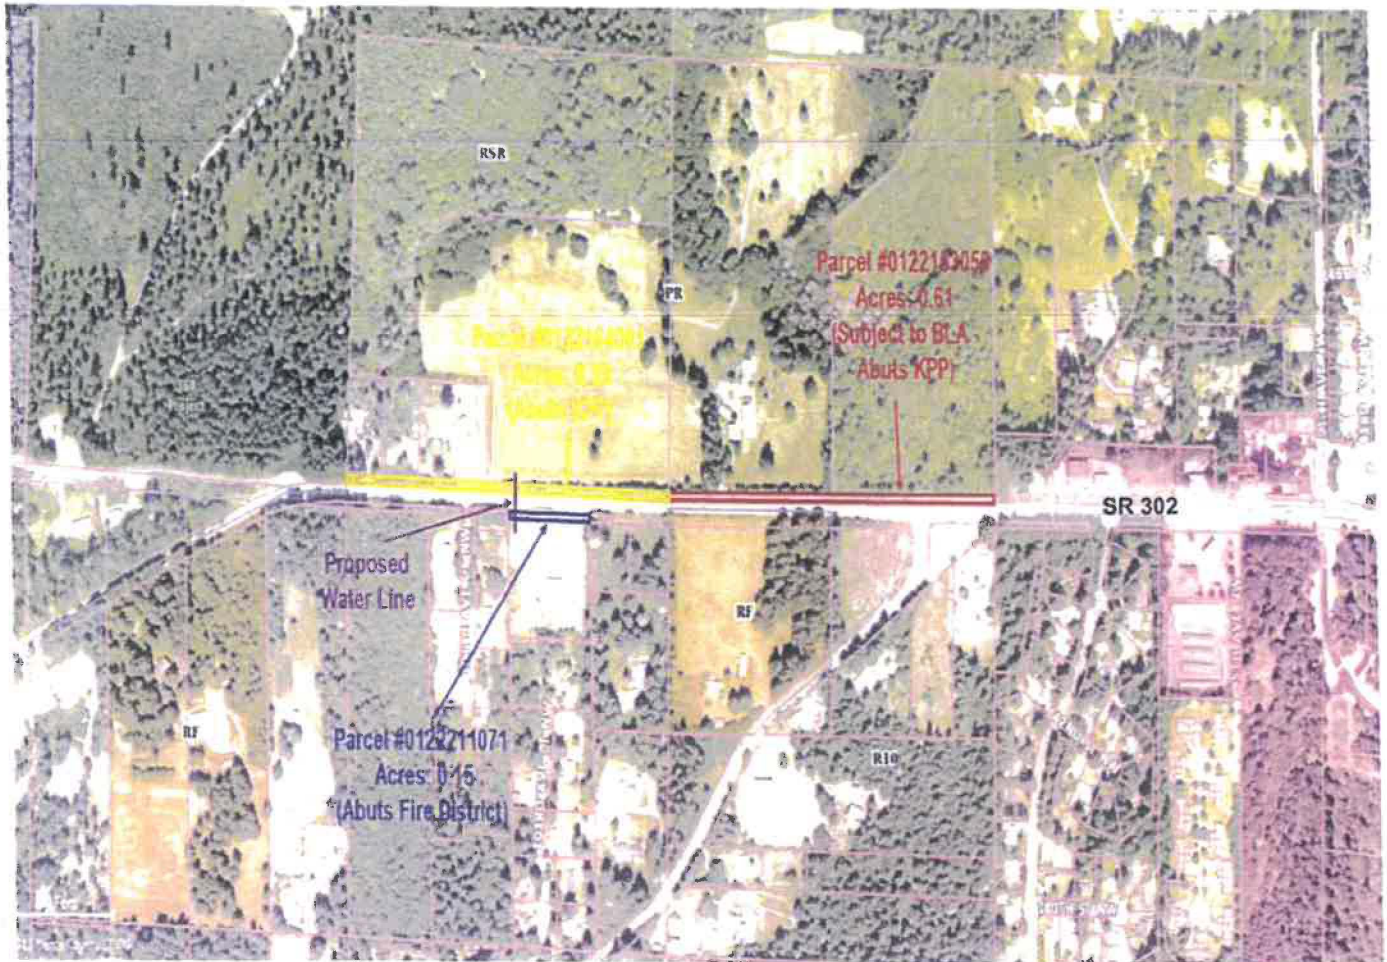

Tacoma Power Sale to Key Pen Parks

- Approximately 1.35 Acres
- Portion of Potlatch-Cushman Transmission Line Corridor
 - Two 20-foot-wide strips next to SR 302
 - Retain Easement to Tacoma Power
 - Quit Claim Deed
 - Sale Price - \$16,250