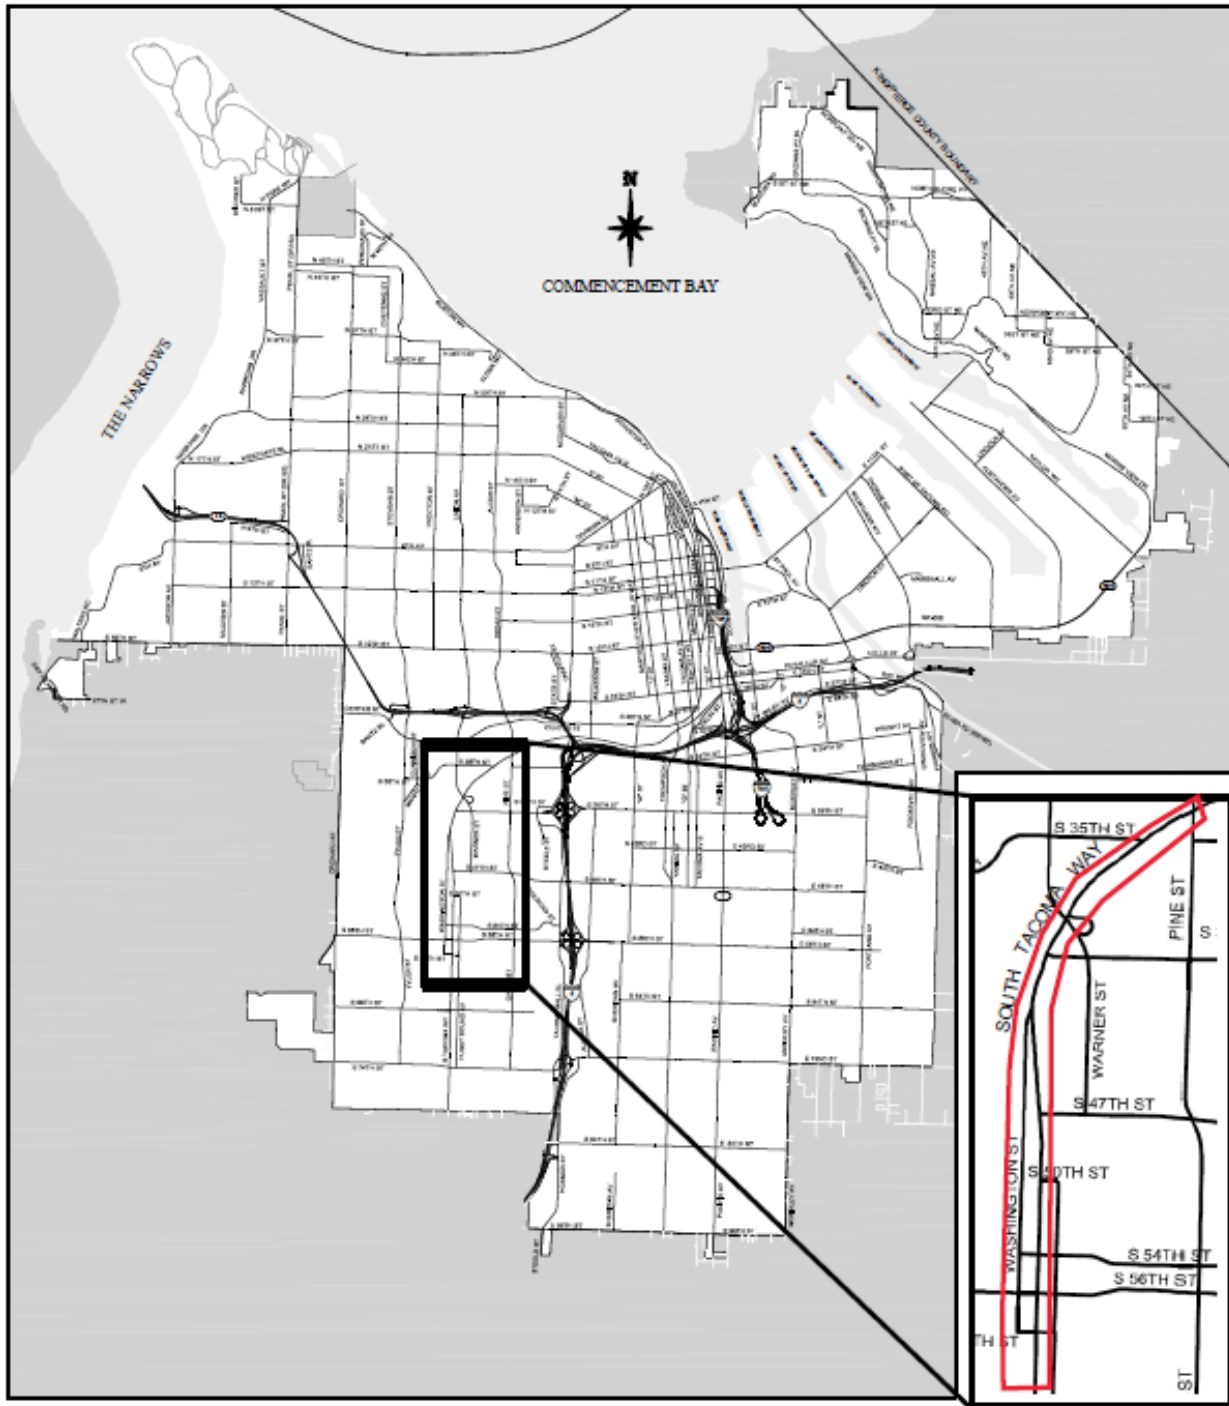

VICINITY MAP

South Tacoma Way from S 60th Street to S Pine Street