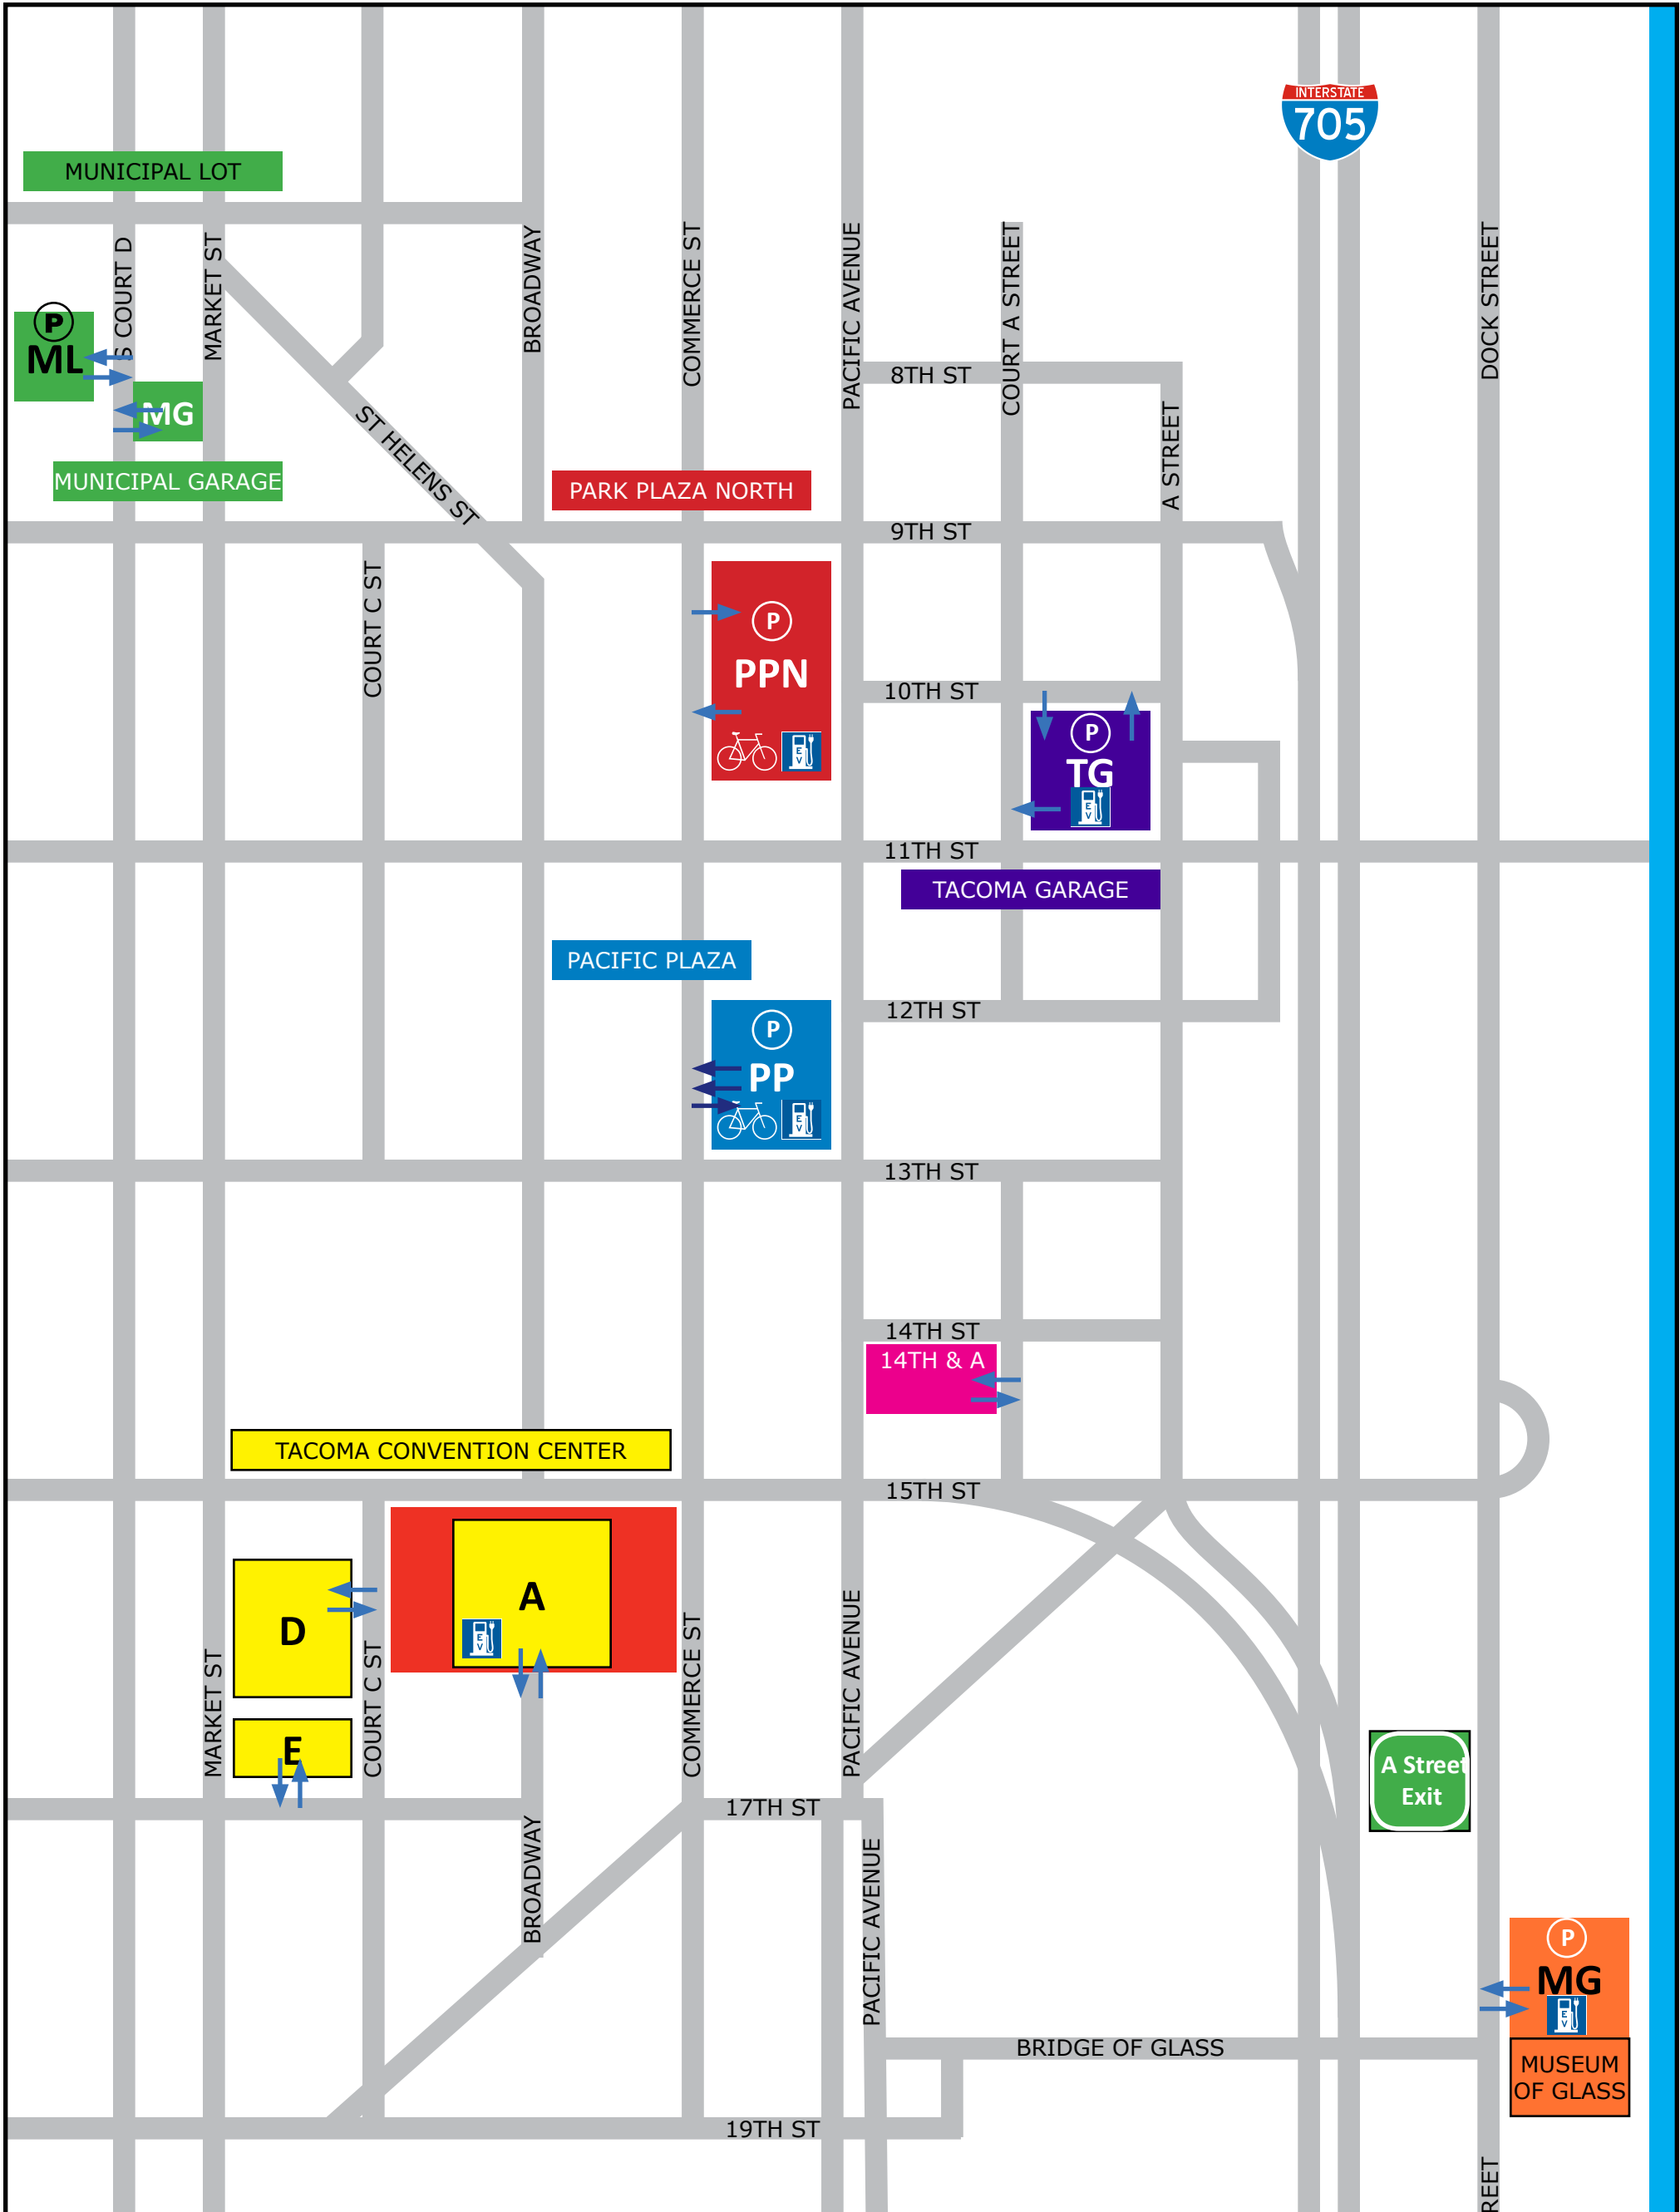

PROJECT MAP

Tacoma Downtown Parking EVSE

City of Tacoma, WA

Commerce Electrified Transportation Grant 2020

May 28, 2020

REPUBLIC PARKING
PART OF REEF PARKING NETWORK
www.reeftechnology.com
www.rpnw.com
(253) 627-4401

ML	MUNICIPAL LOT	A	CONVENTION A
MG	MUNICIPAL GARAGE	E	CONVENTION E
PPN	PARK PLAZA NORTH	D	CONVENTION D
PP	PACIFIC PLAZA		
FA	14TH & A		
MG	MUSEUM OF GLASS		
TG	TACOMA GARAGE		