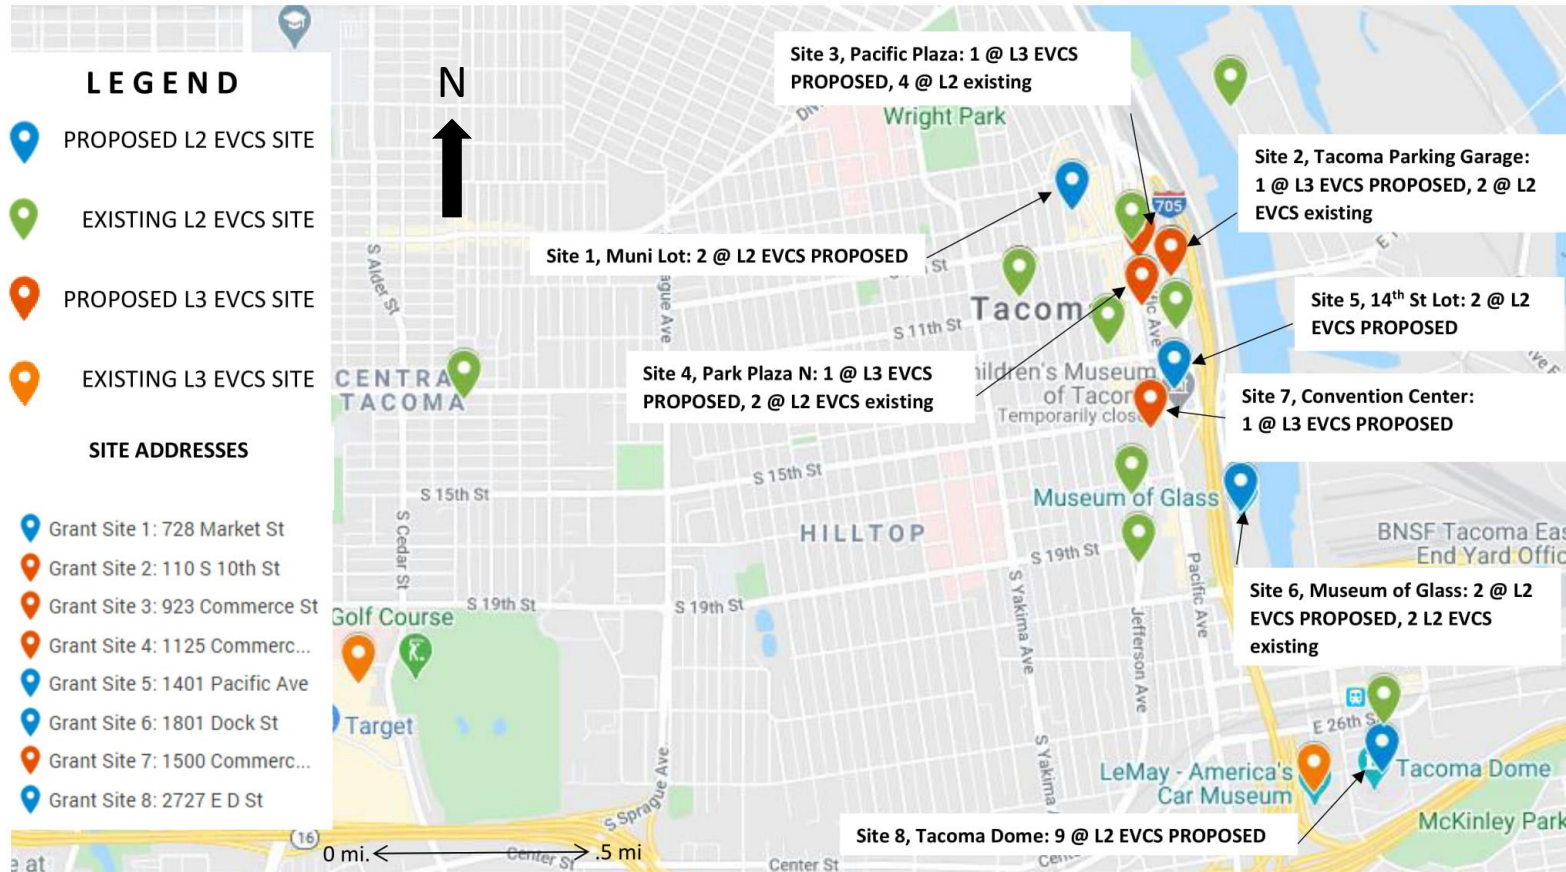

PROJECT MAP

Tacoma Downtown Parking EVSE

City of Tacoma, WA

Commerce Electrified Transportation Grant 2020

May 28, 2020

REPUBLIC PARKING
PART OF REEF PARKING NETWORK
www.reeftechnology.com
www.rpnw.com
(253) 627-4401

ML	MUNICIPAL LOT	A	CONVENTION A
MG	MUNICIPAL GARAGE	E	CONVENTION E
PPN	PARK PLAZA NORTH	D	CONVENTION D
PP	PACIFIC PLAZA		
FA	14TH & A		
MG	MUSEUM OF GLASS		
TG	TACOMA GARAGE		