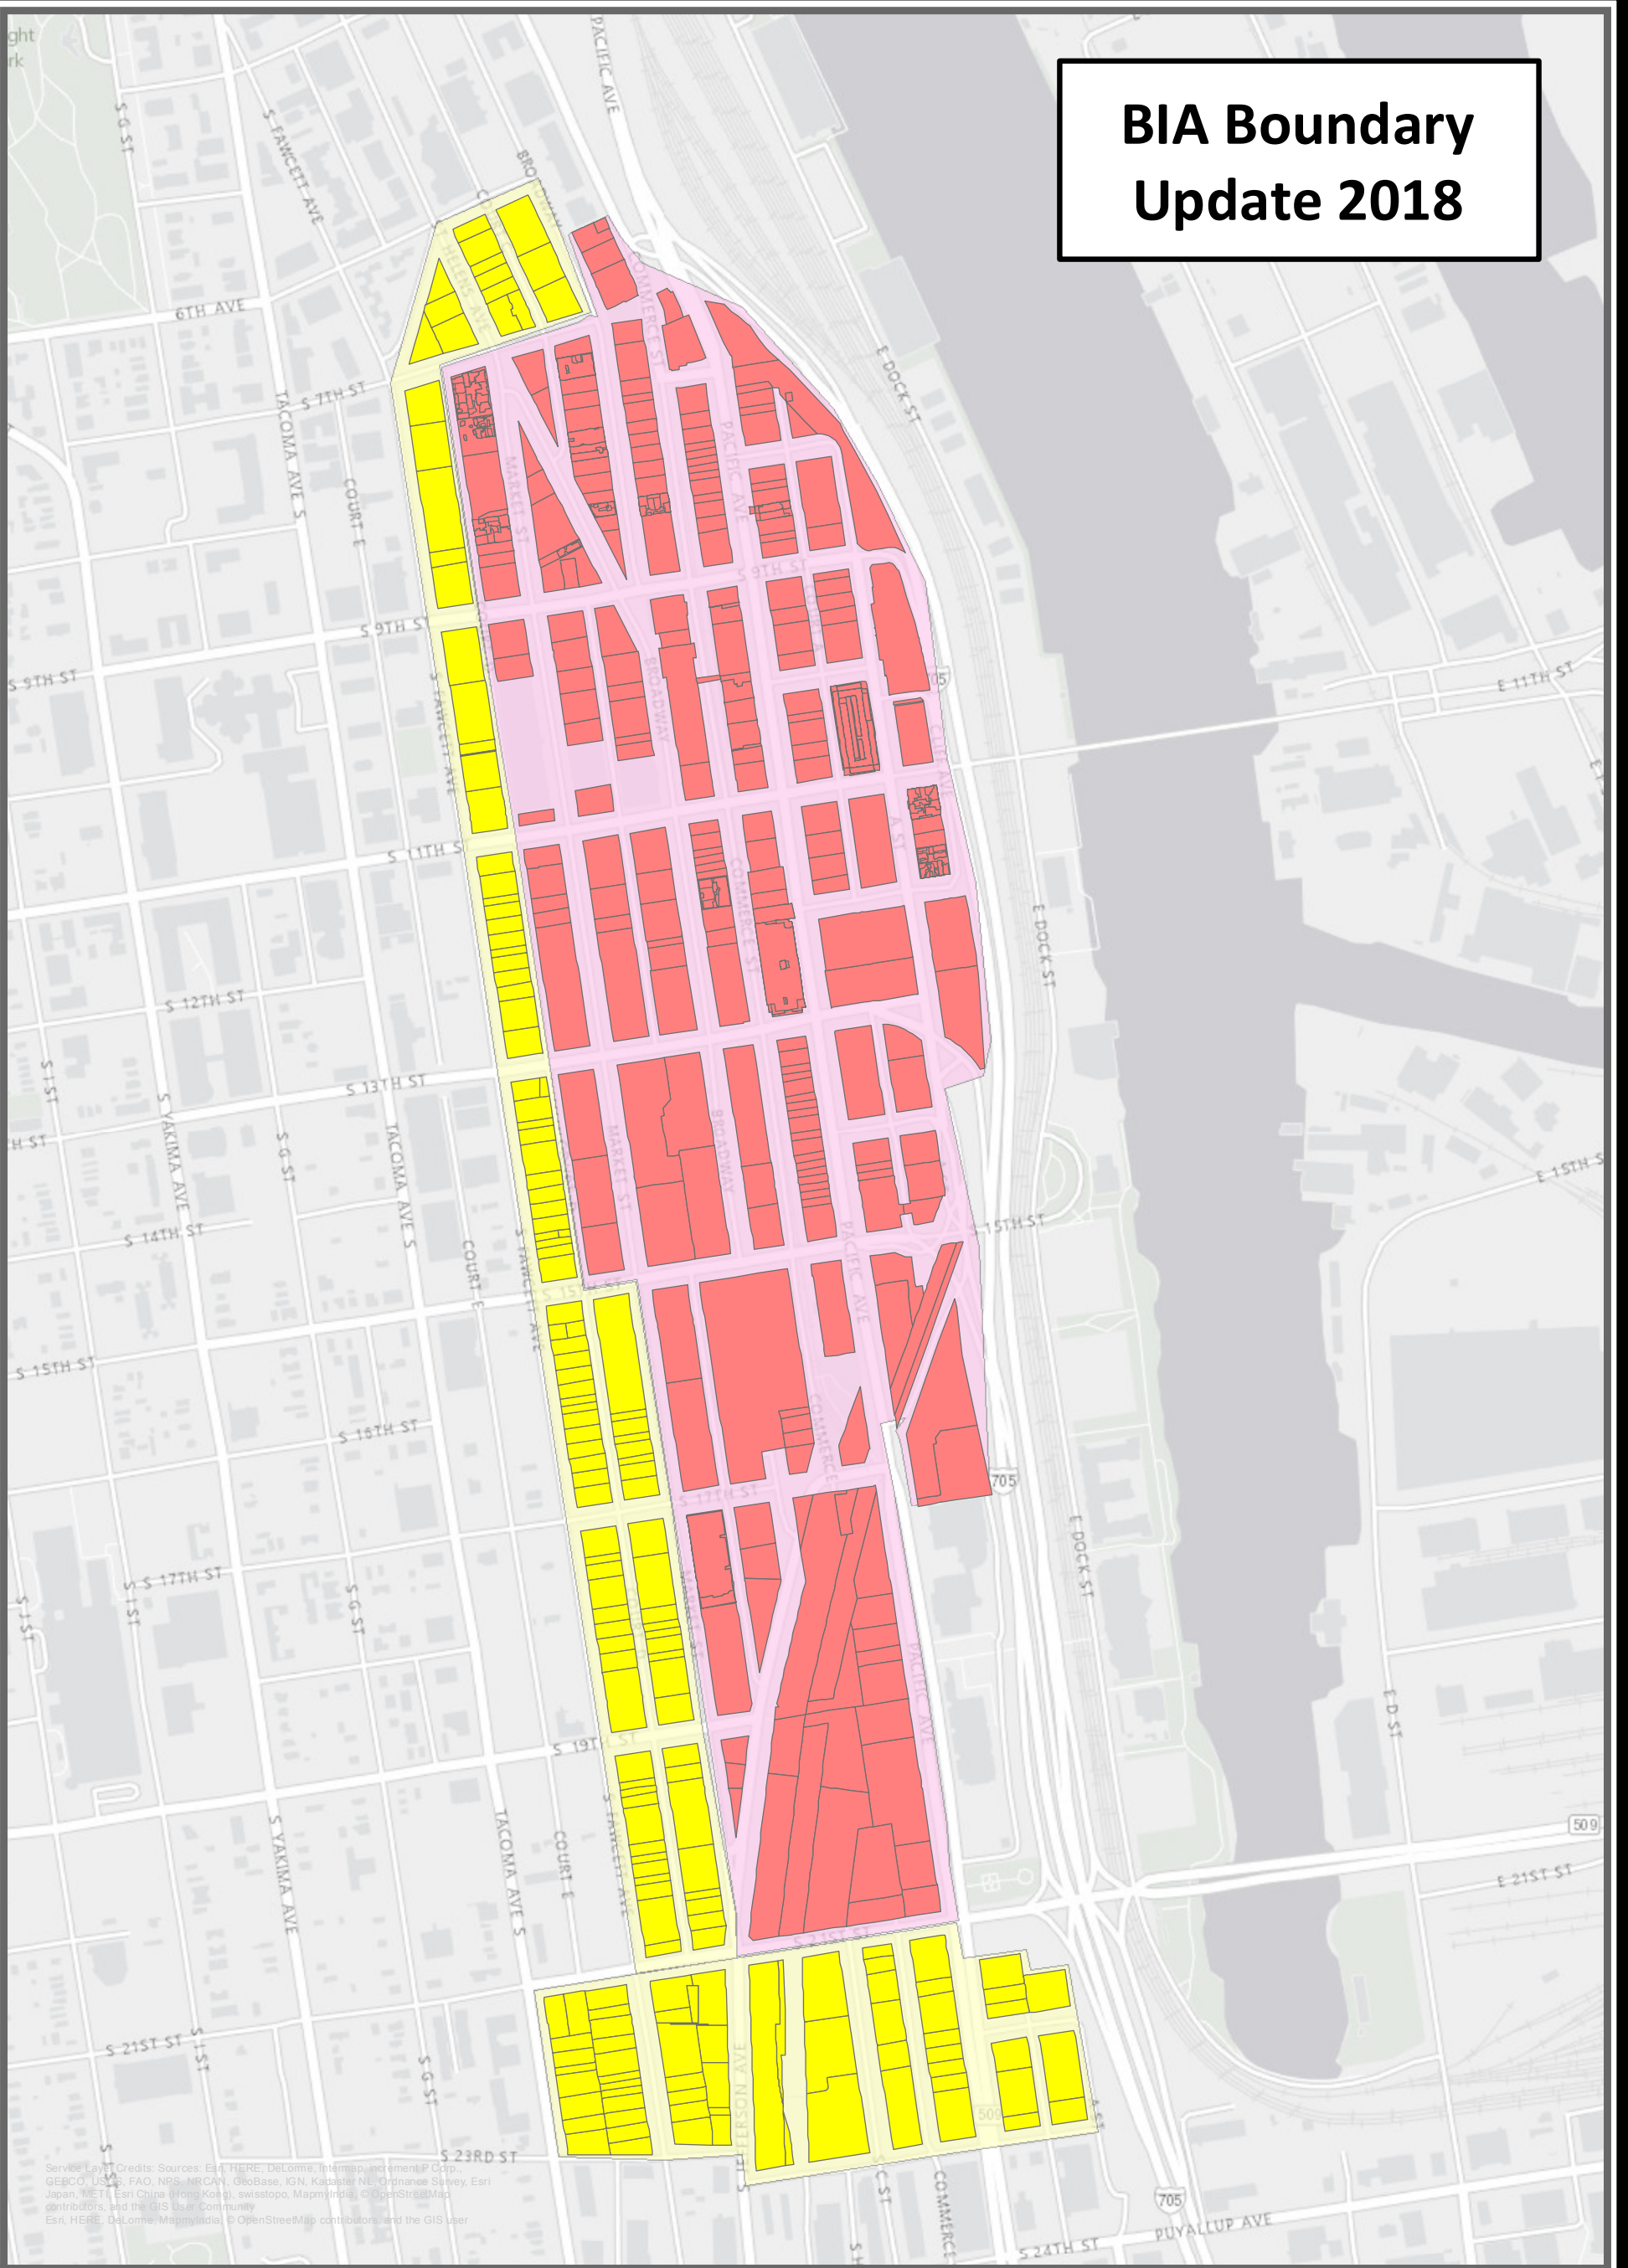

BIA Boundary Update 2018

Service Layer Credits: Sources: Esri, HERE, DeLorme, Intermap, increment P Corp., GEBCO, USGS, FAO, NPS, NRCAN, GeoBase, IGN, Kadaster NL, Ordnance Survey, Esri Japan, METI, Esri China (Hong Kong), swisstopo, Mapbox India, © OpenStreetMap contributors, and the GIS User Community
Esri, HERE, DeLorme, Mapbox India, © OpenStreetMap contributors, and the GIS User

- Existing BIA Boundary
- 2018 BIA Expansion

City of Tacoma
Community & Economic Development Department
GIS Analysis & Data Services

0 0.1 0.2 0.3 Miles

NOTE: This map is for reference only.