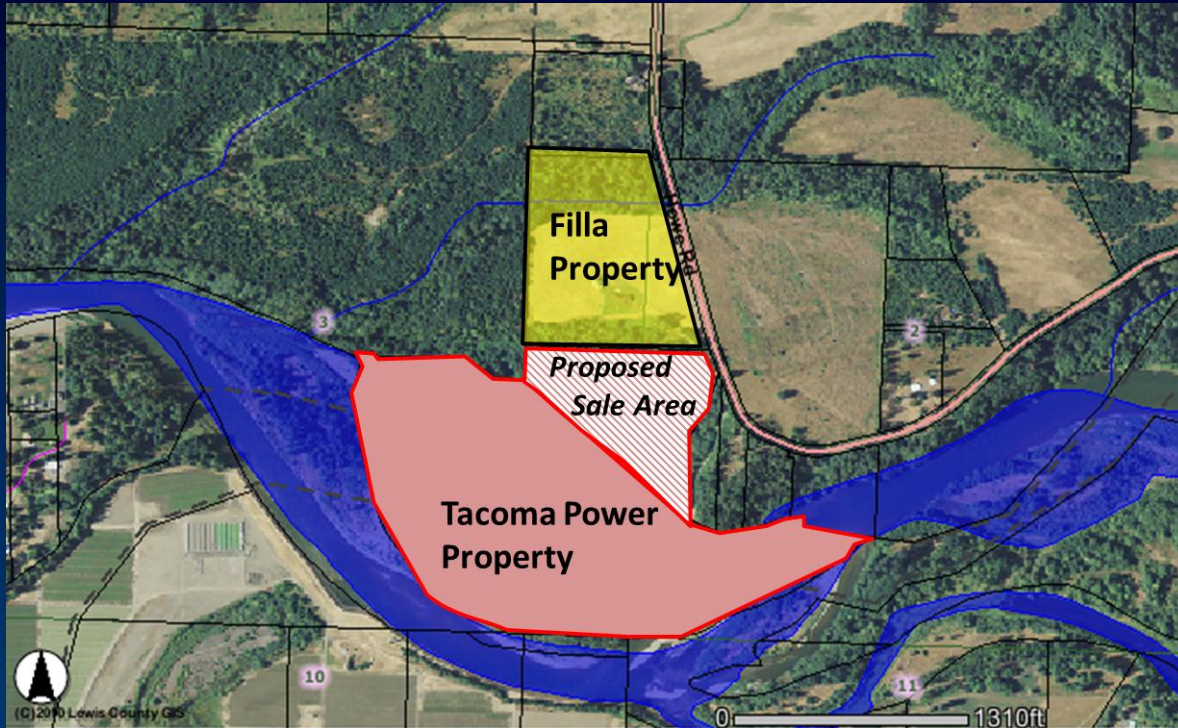

Surplus Property Disposition

City of Tacoma

Tacoma Public Utilities – Tacoma
Power

Sale of Tacoma Power Property
June 10, 2014

Proposed Sale Location

Near Toledo, in Lewis County
Approximately 75 Miles from Tacoma

Proposed Sale Area

**Approximately 13.06 Acres
Located off of Howe Road, Lewis County**