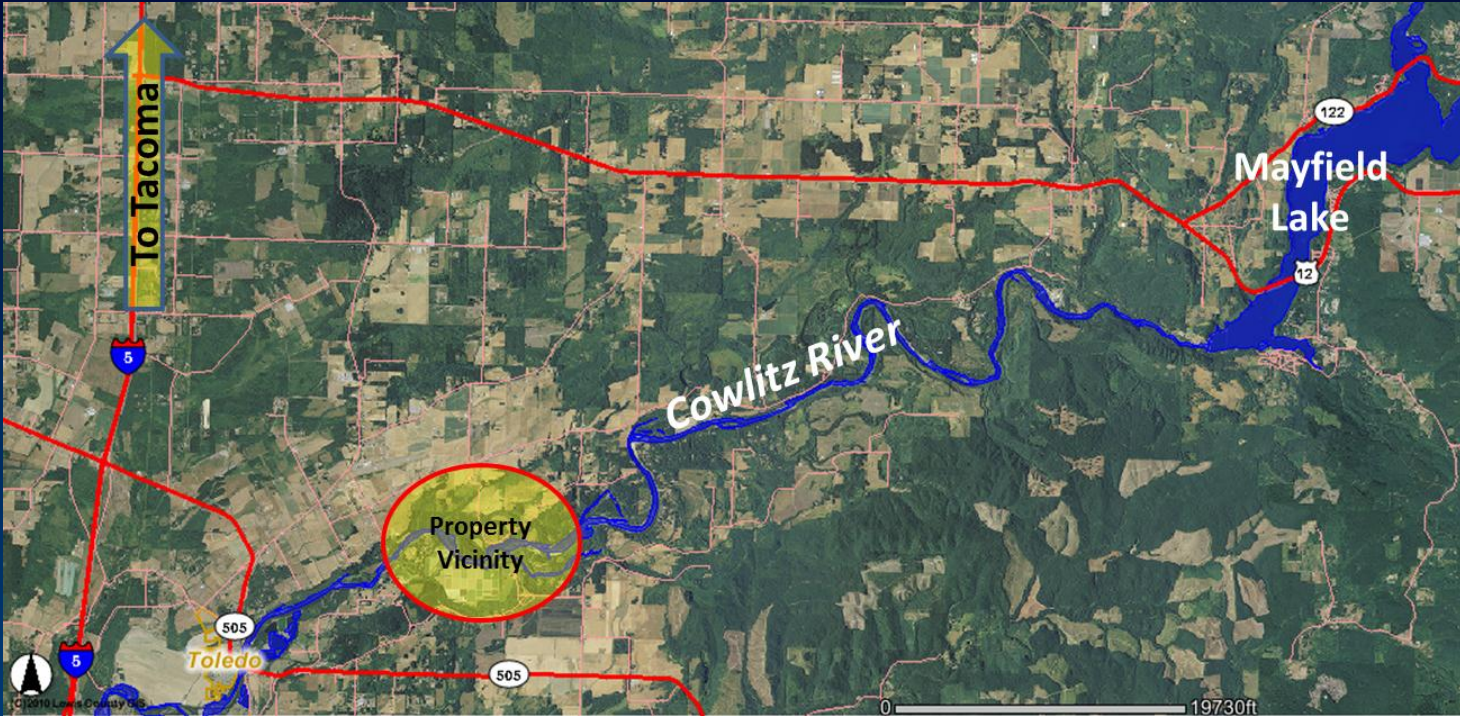

Surplus Property Disposition

City of Tacoma

Tacoma Public Utilities – Tacoma
Power

Sale of Tacoma Power Property
June 10, 2014

Proposed Sale Location

Near Toledo, in Lewis County
Approximately 75 Miles from Tacoma

Proposed Sale Area

**Approximately 13.06 Acres
Located off of Howe Road, Lewis County**