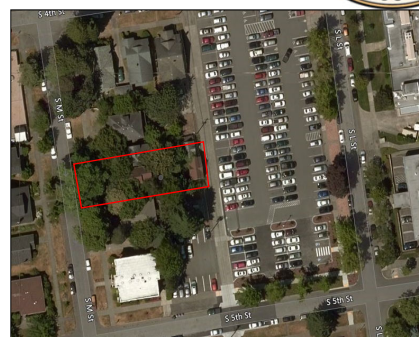

Alvin & Anna McIlvaine House 413 South M Street

City of Tacoma | Planning and Development Services
RES40417

August 27, 2019

Present Day Exterior

Historic Exterior

3

Location

4

Alvin & Anna McIlvaine House
413 South M Street

City of Tacoma | Planning and Development Services

RES40417

August 27, 2019