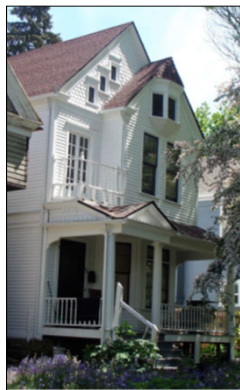

Alvin & Anna McIlvaine House 413 South M Street

City of Tacoma | Planning and Development Services
RES40417

August 27, 2019

Present Day Exterior

Historic Exterior

3

Location

4

Alvin & Anna McIlvaine House
413 South M Street

City of Tacoma | Planning and Development Services

RES40417

August 27, 2019