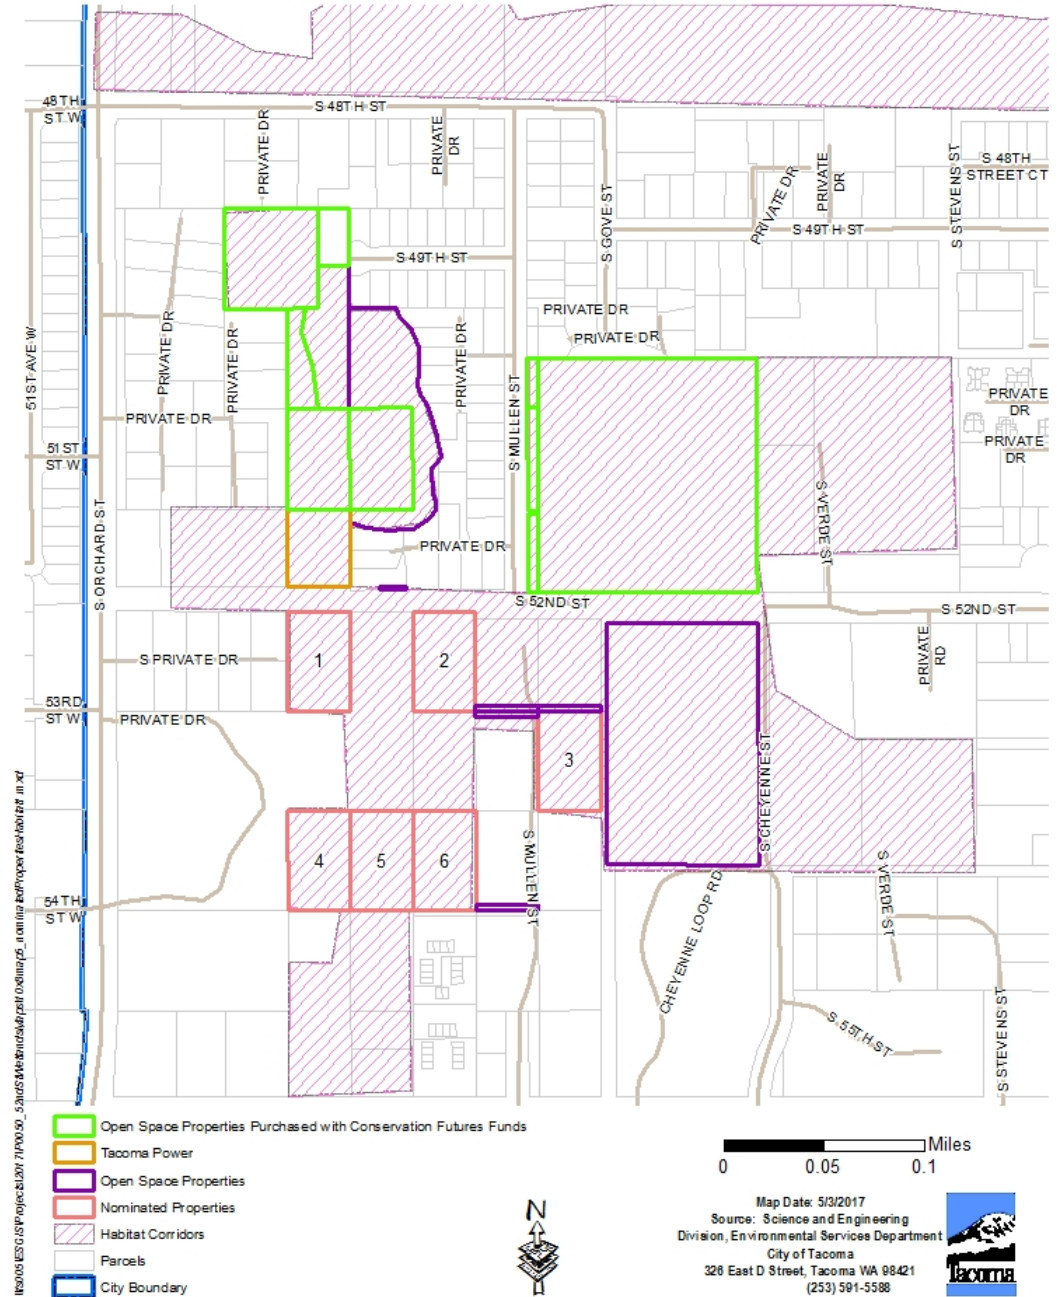

Site Location Map

\\s005\ES\GIS\Projects\2017\PO050_52nd\SI\Wellands\Maps\10x8map_1_openSpacesParksTrails.mxd

Map Date: 6/5/2017
 Source: Science and Engineering
 Division, Environmental Services Department
 City of Tacoma
 326 East D Street, Tacoma WA 98421
 (253) 591-5588

Proposed Conservation Area

\\p0101esg\GIS\Projects\2017\200050_520050\MapData\MapData\04\map_of_work\parcels.mxd

- Open Space Properties Purchased with Conservation Futures Funds
- Tacoma Power
- Open Space Properties
- Nominated Properties
- Parcels
- City Boundary

Miles
0 0.05 0.1

Map Date: 5/3/2017
Source: Science and Engineering
Division, Environmental Services Department
City of Tacoma
328 East D Street, Tacoma WA 98421
(253) 591-5588

Wildlife and Habitat Corridor