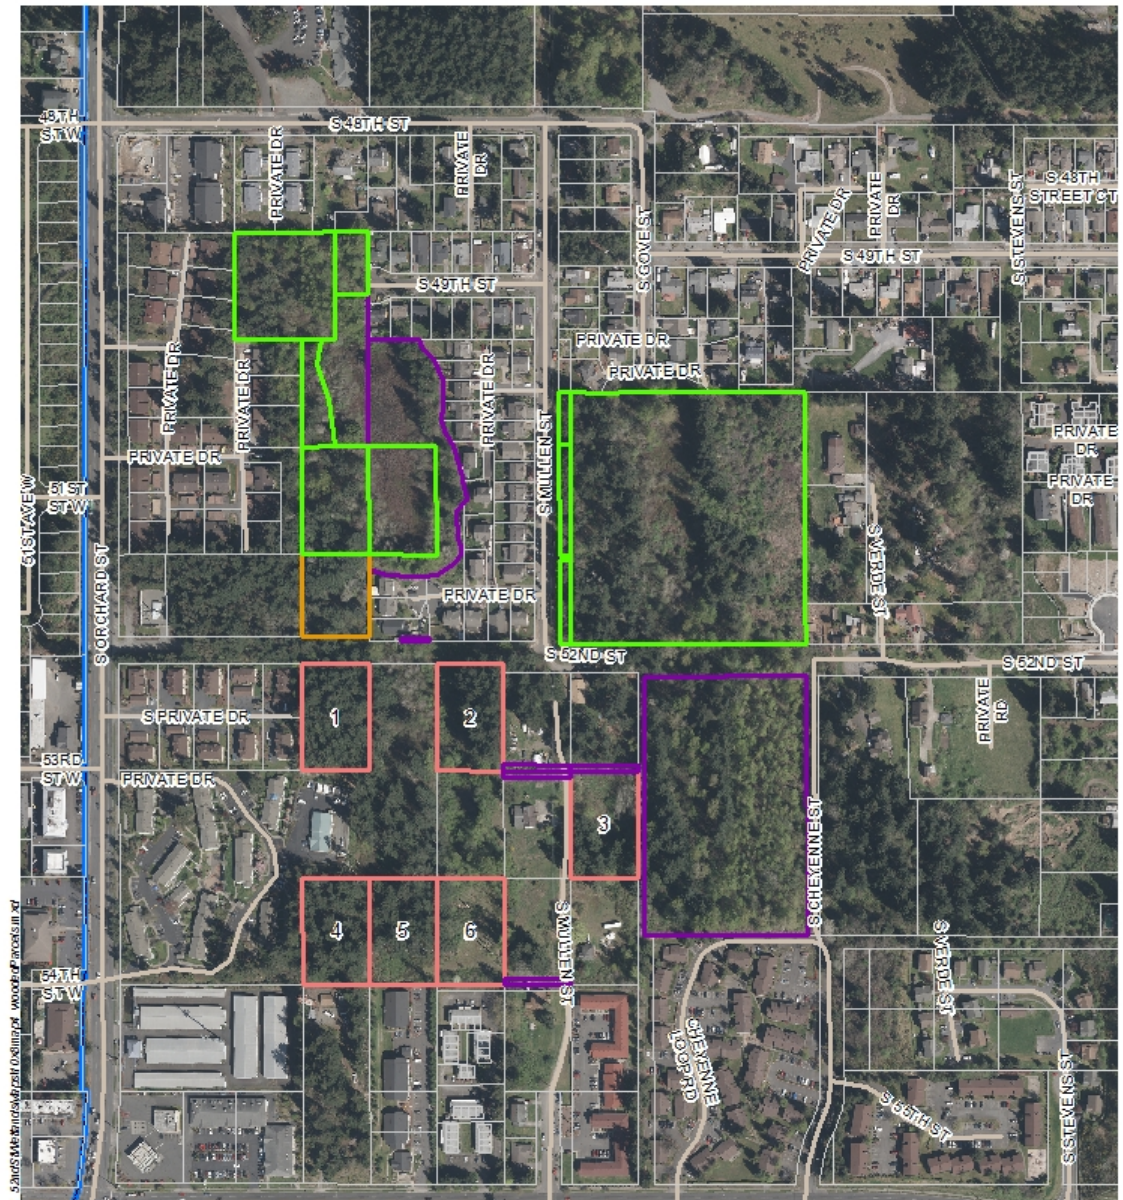

Proposed Conservation Area

- Open Space Properties Purchased with Conservation Futures Funds
- Tacoma Power
- Open Space Properties
- Nominated Properties
- Parcels
- City Boundary

Miles
0 0.05 0.1

Map Date: 5/3/2017
Source: Science and Engineering
Division, Environmental Services Department
City of Tacoma
328 East D Street, Tacoma WA 98421
(253) 591-5588