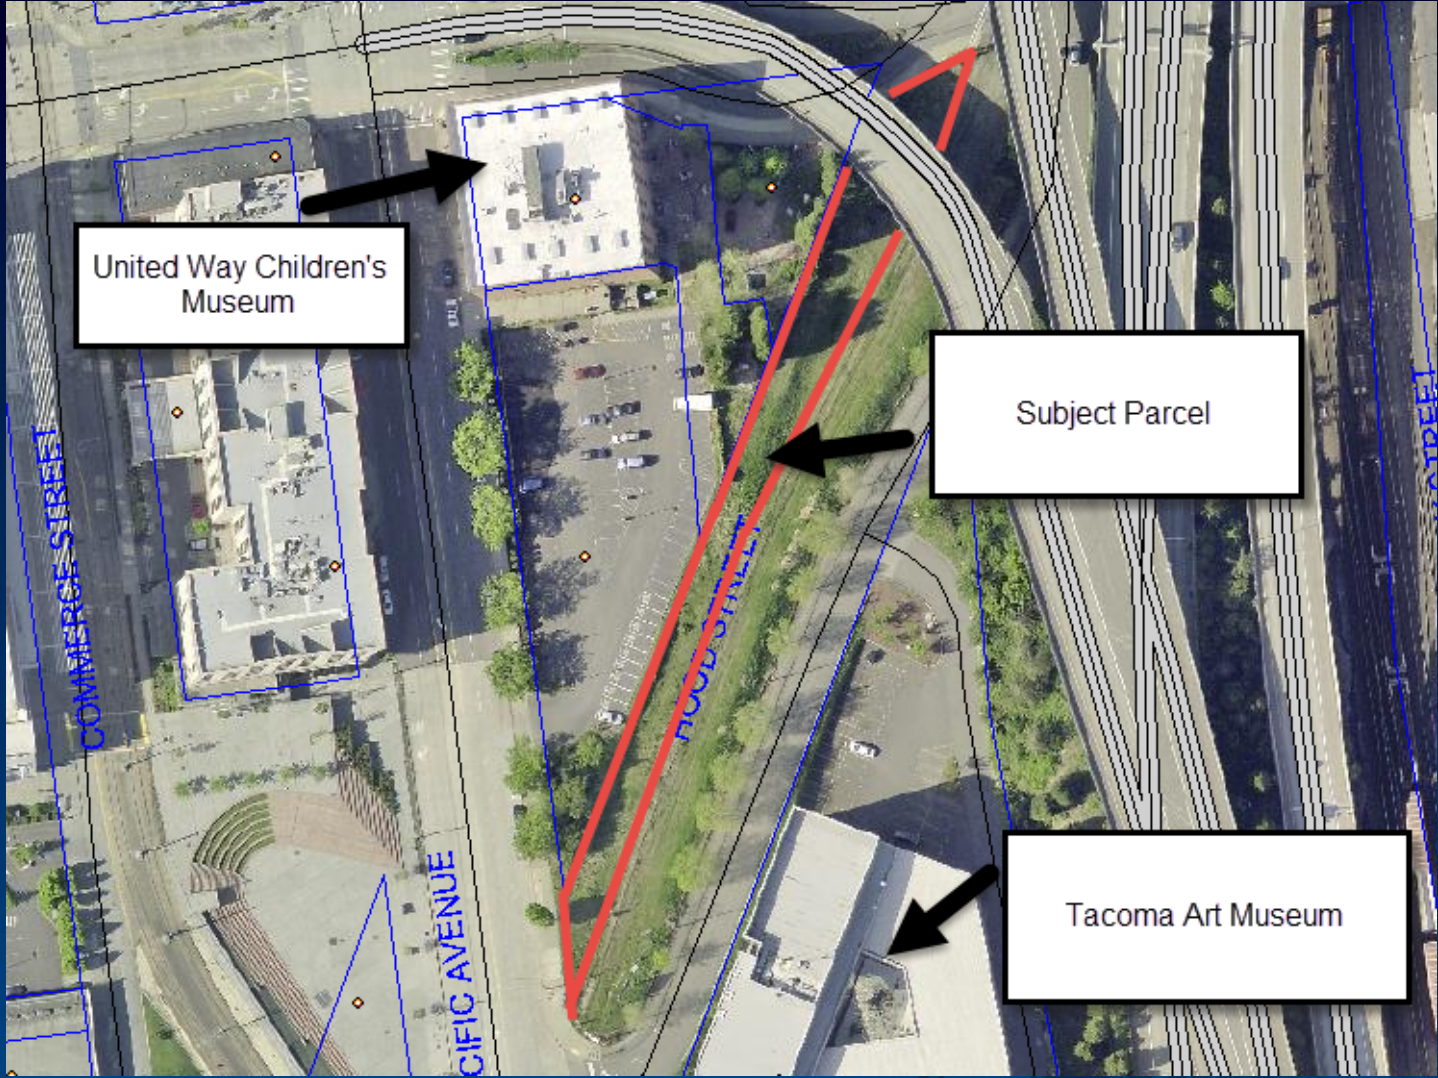

Prairie Line Trail

City of Tacoma

Public Works - Facilities

City Council
May 12, 2015
Resolution # 39190

United Way Children's
Museum

Subject Parcel

Tacoma Art Museum

Prairie Line Trail