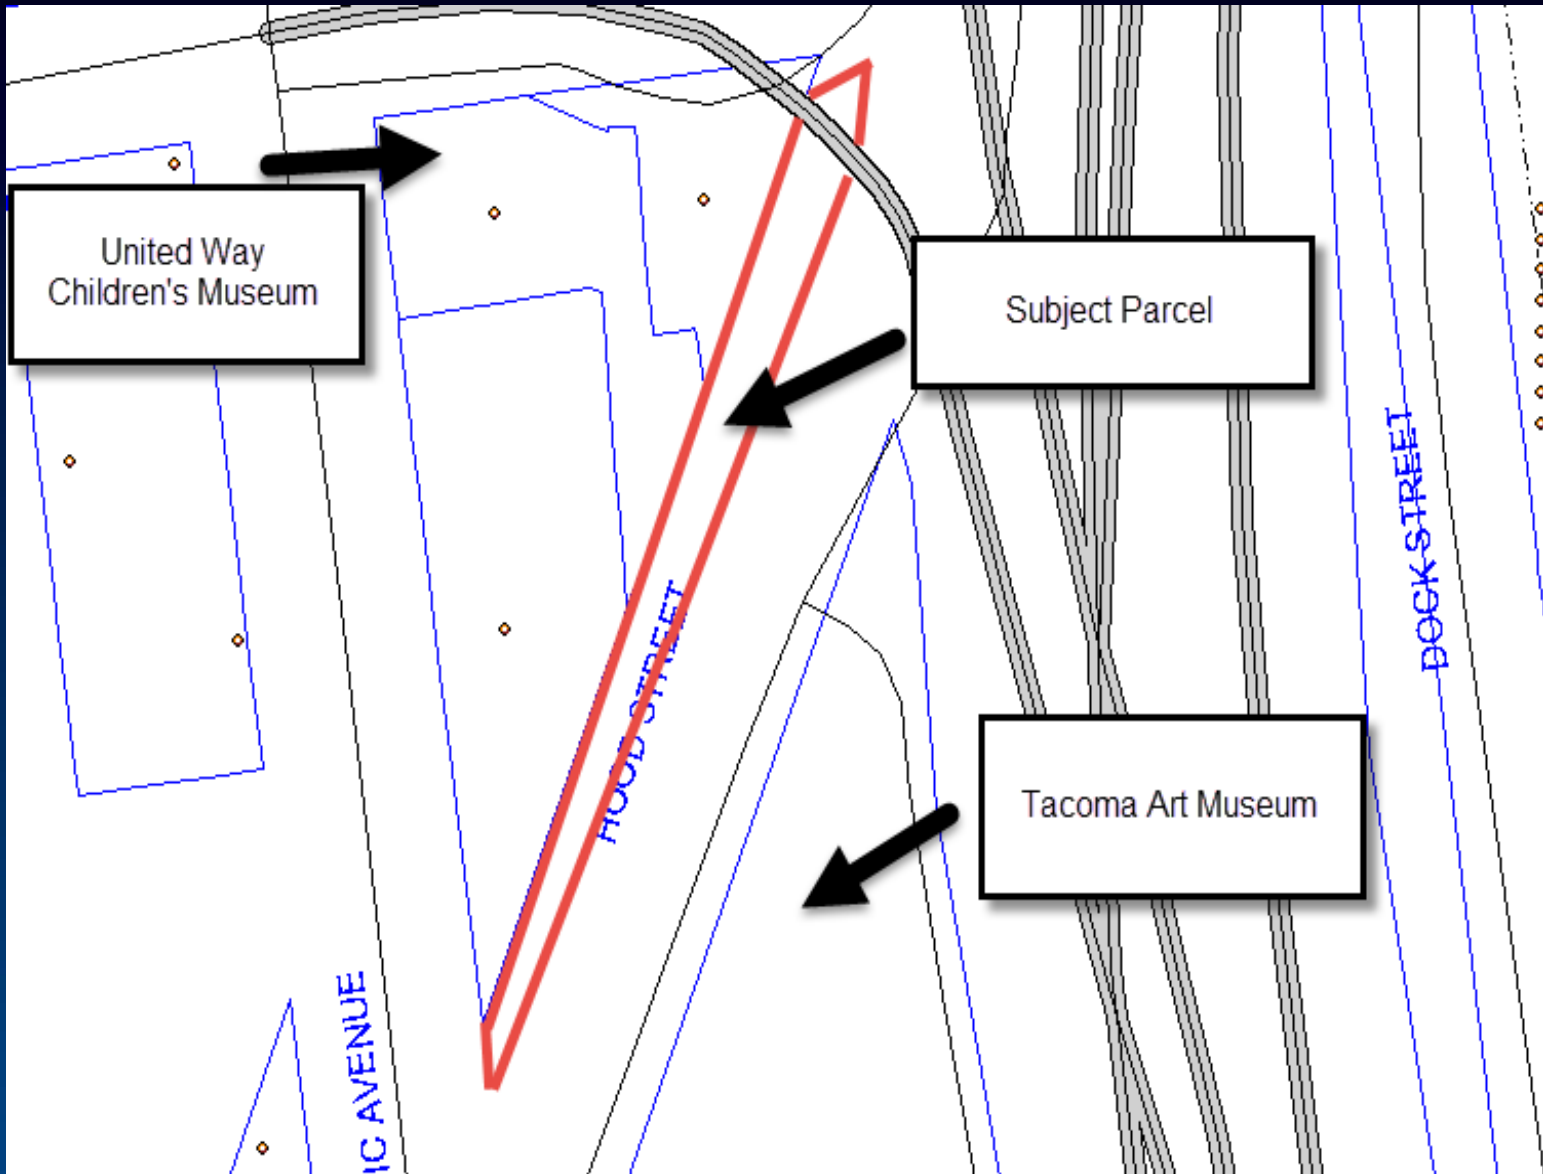

Prairie Line Trail

City of Tacoma

Public Works - Facilities

City Council
May 12, 2015
Resolution # 39190

United Way Children's
Museum

Subject Parcel

Tacoma Art Museum

Prairie Line Trail