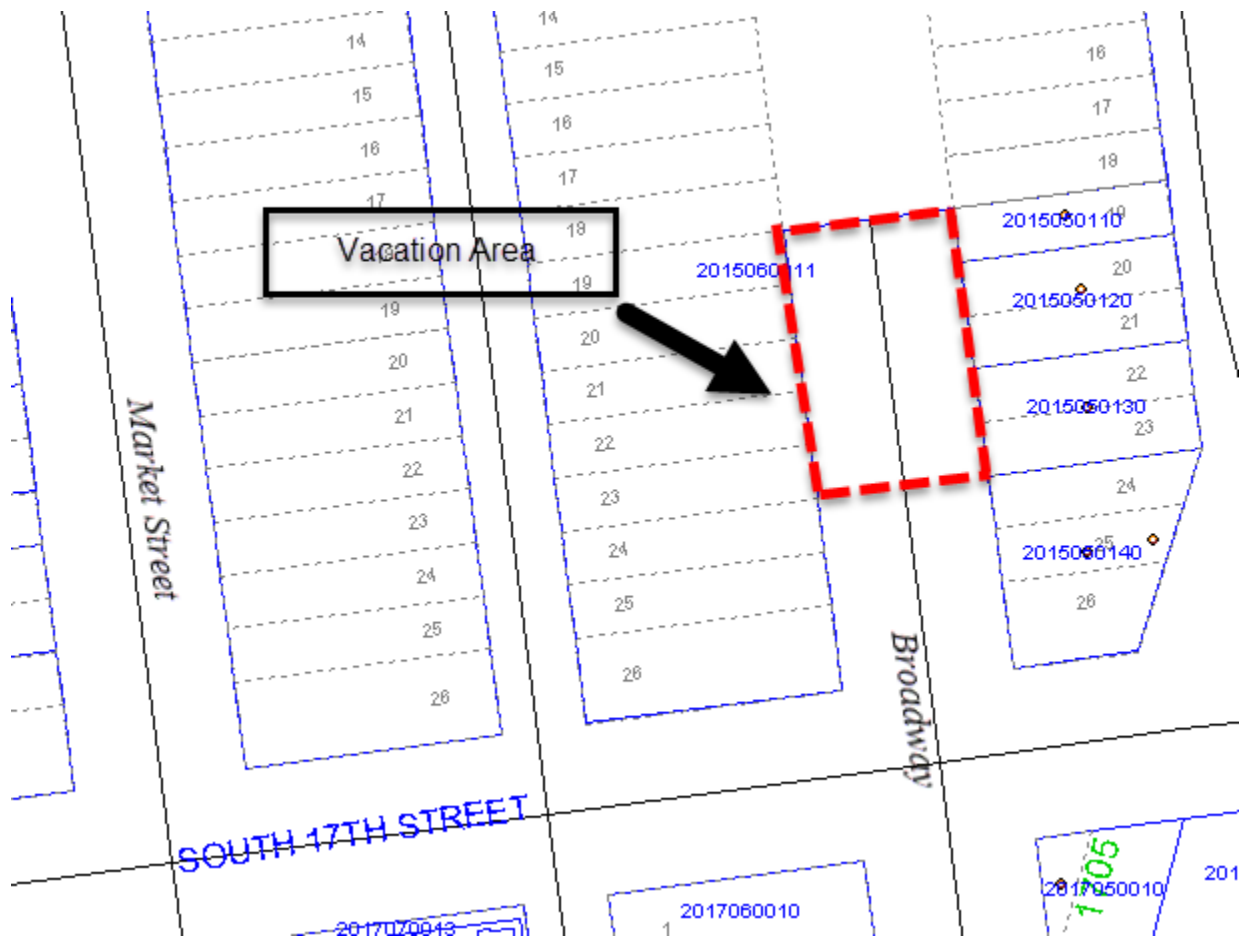

CITY OF TACOMA

STREET VACATION NO. 124.1363

THE NORTH 125 FT. OF THE SLY 215 FEET OF BROADWAY, LYING NLY OF SOUTH 17<sup>TH</sup> STREET

SW 1/4 SEC. 04, T20N, R3E

NOT TO SCALE

CITY OF TACOMA

STREET VACATION NO. 124.1363

THE NORTH 125 FT. OF THE SLY 215 FEET OF BROADWAY, LYING NLY OF SOUTH 17<sup>TH</sup> STREET

SW 1/4 SEC. 4, T20N, R3E

NOT TO SCALE