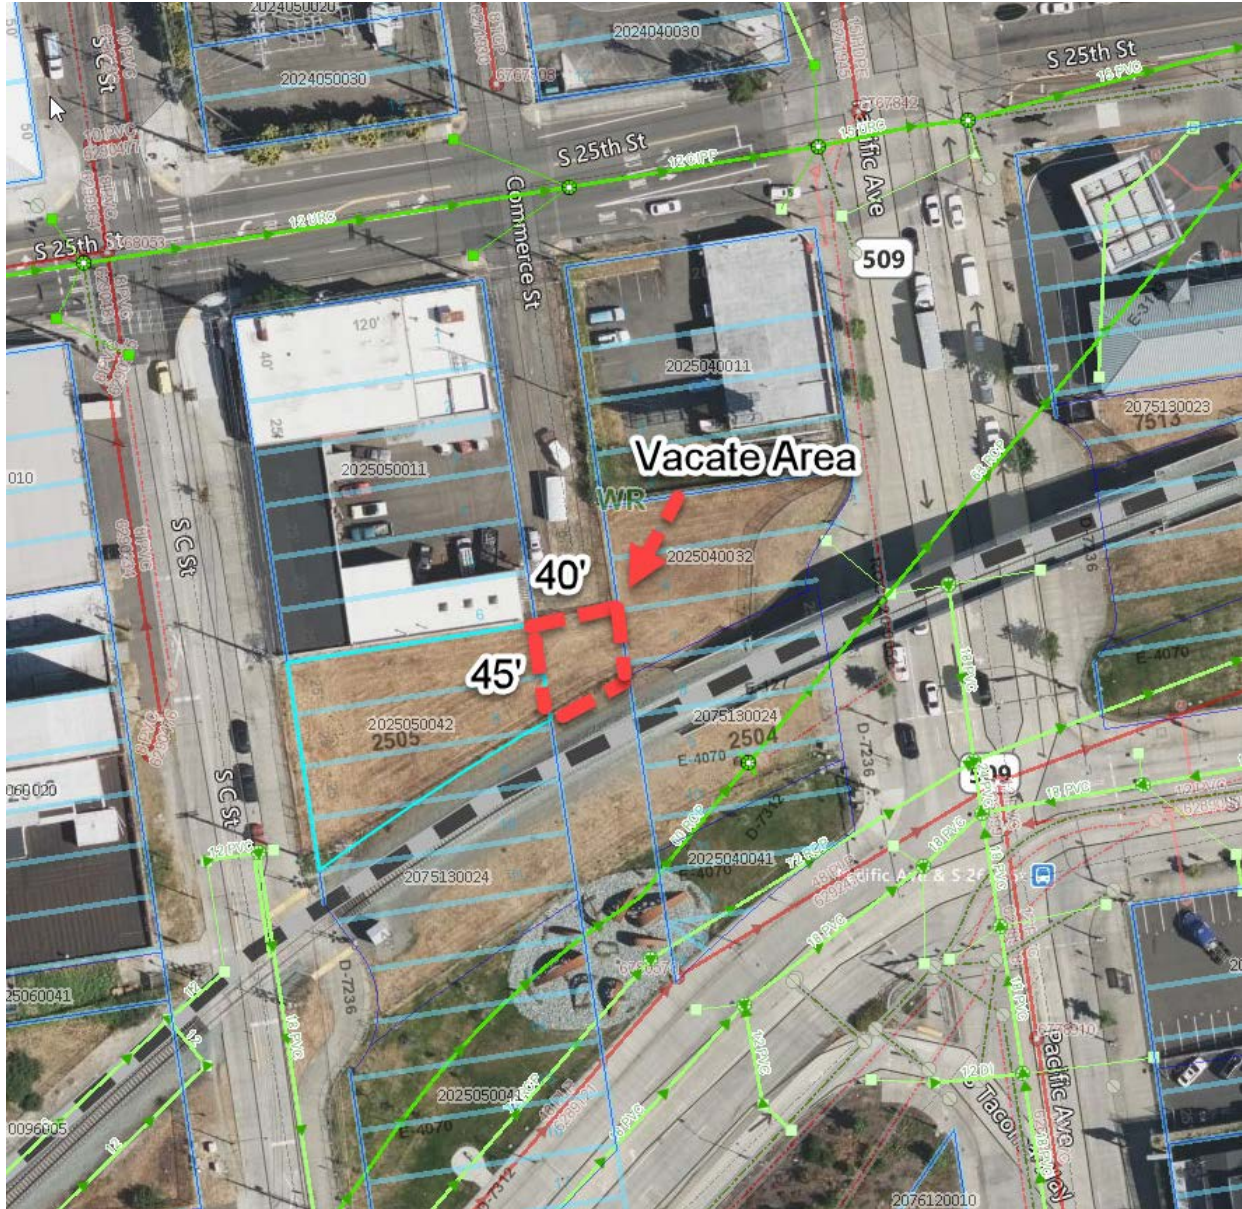

CITY OF TACOMA

STREET VACATION NO. 124.1430

PORTION OF COMMERCE STREET, LYING NORTHERLY OF THE SOUTH TRANSIT RIGHT OF WAY

NW 1/4 SEC. 9, T20N, R3E

NOT TO SCALE

CITY OF TACOMA

STREET VACATION NO. 124.1430

PORTION OF COMMERCE STREET, LYING NORTHERLY OF THE SOUTH TRANSIT RIGHT OF WAY

NW 1/4 SEC. 9, T20N, R3E

NOT TO SCALE