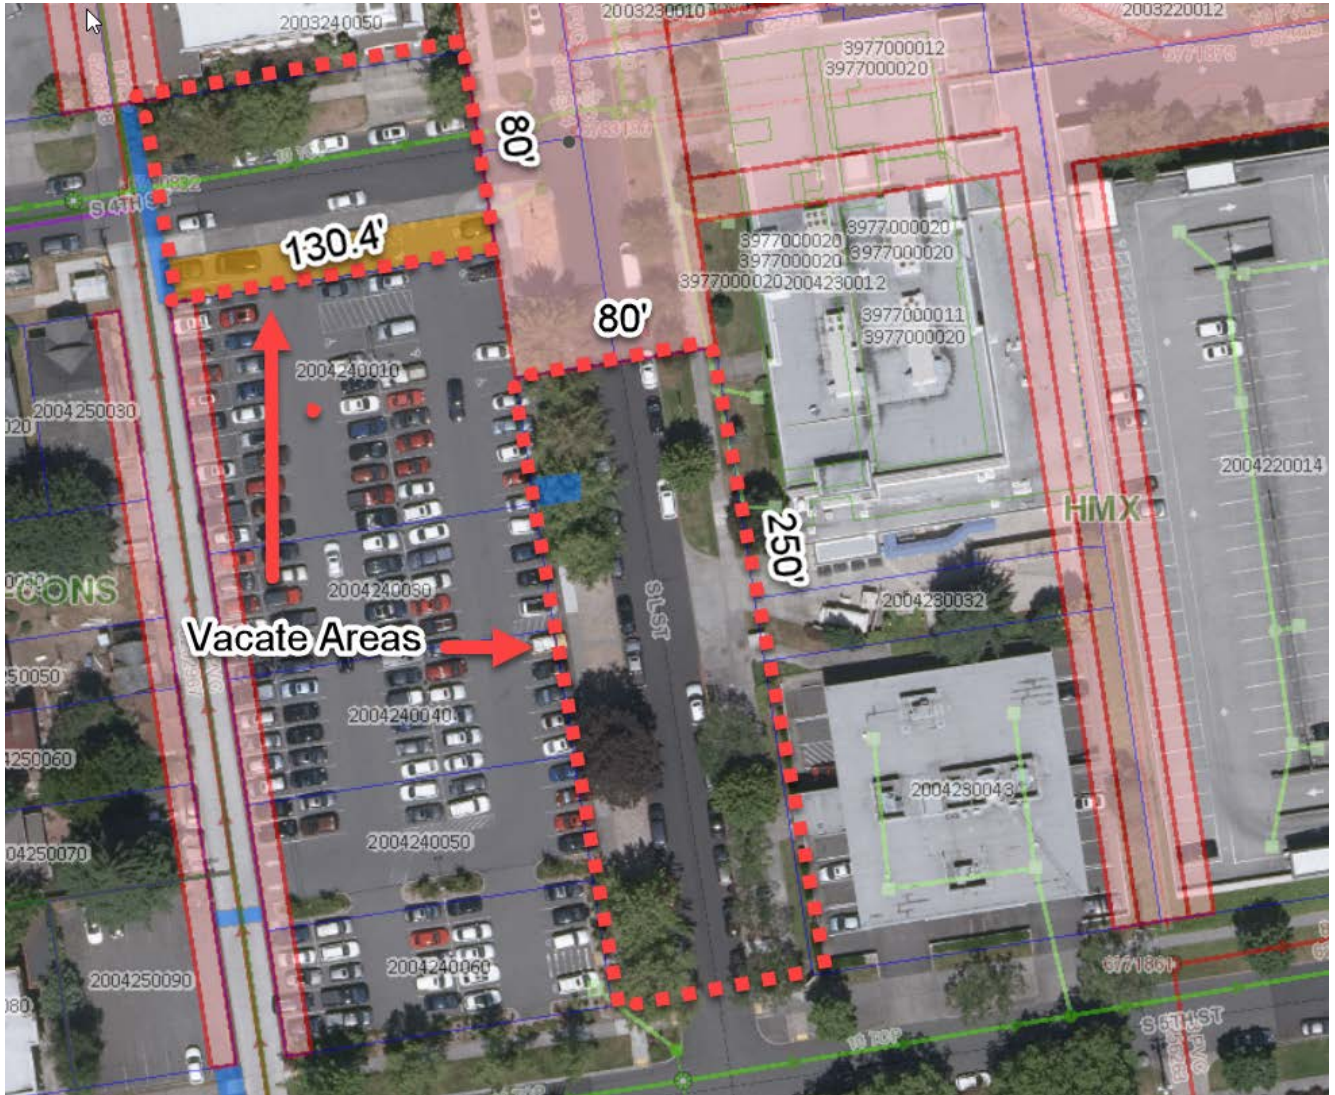

CITY OF TACOMA

STREET VACATION NO. 124.1426

PTN. OF S. "L" ST., LYING NORTH OF S. 5TH ST. & PTN. OF S. 4TH ST., LYING WLY OF S. "L" ST.

NW 1/4 SEC. 23, T21N, R2E

NOT TO SCALE

CITY OF TACOMA

STREET VACATION NO. 124.1426

PTN. OF S. "L" ST., LYING NORTH OF S. 5TH ST. & PTN. OF S. 4TH ST., LYING WLY OF S. "L" ST.

NW 1/4 SEC. 23, T21N, R2E

NOT TO SCALE