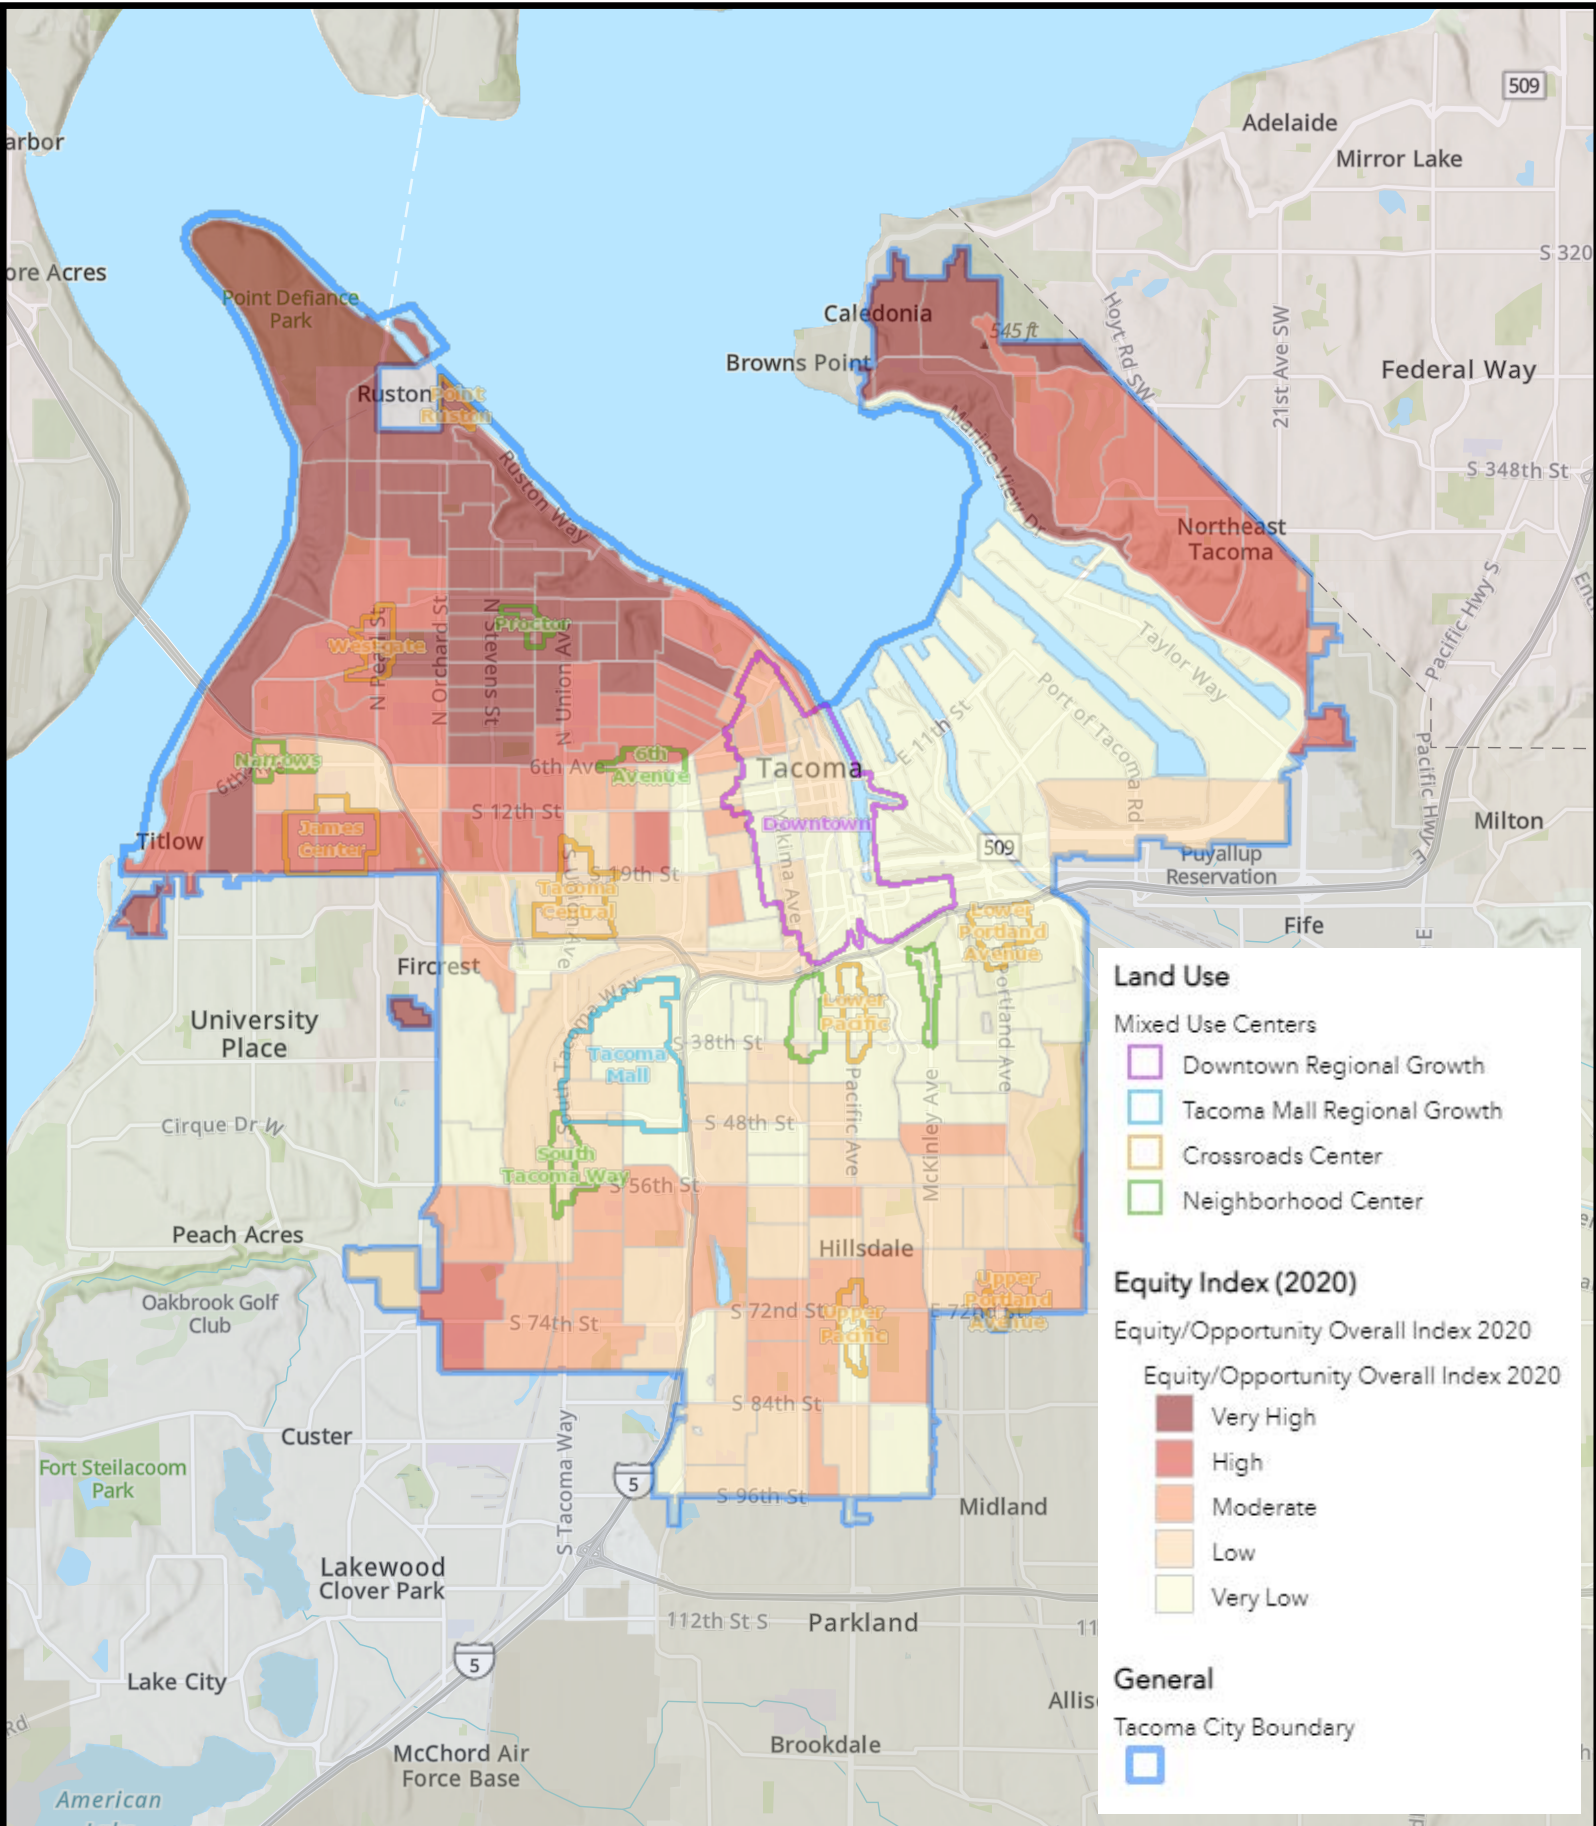

Tacoma Mixed-Use Centers and Equity Index

Scale: 1:144,448

* This map is not suitable for site-specific analysis or for utility location *

See full disclaimer below:
<http://geohub.cityoftacoma.org/pages/disclaimer>