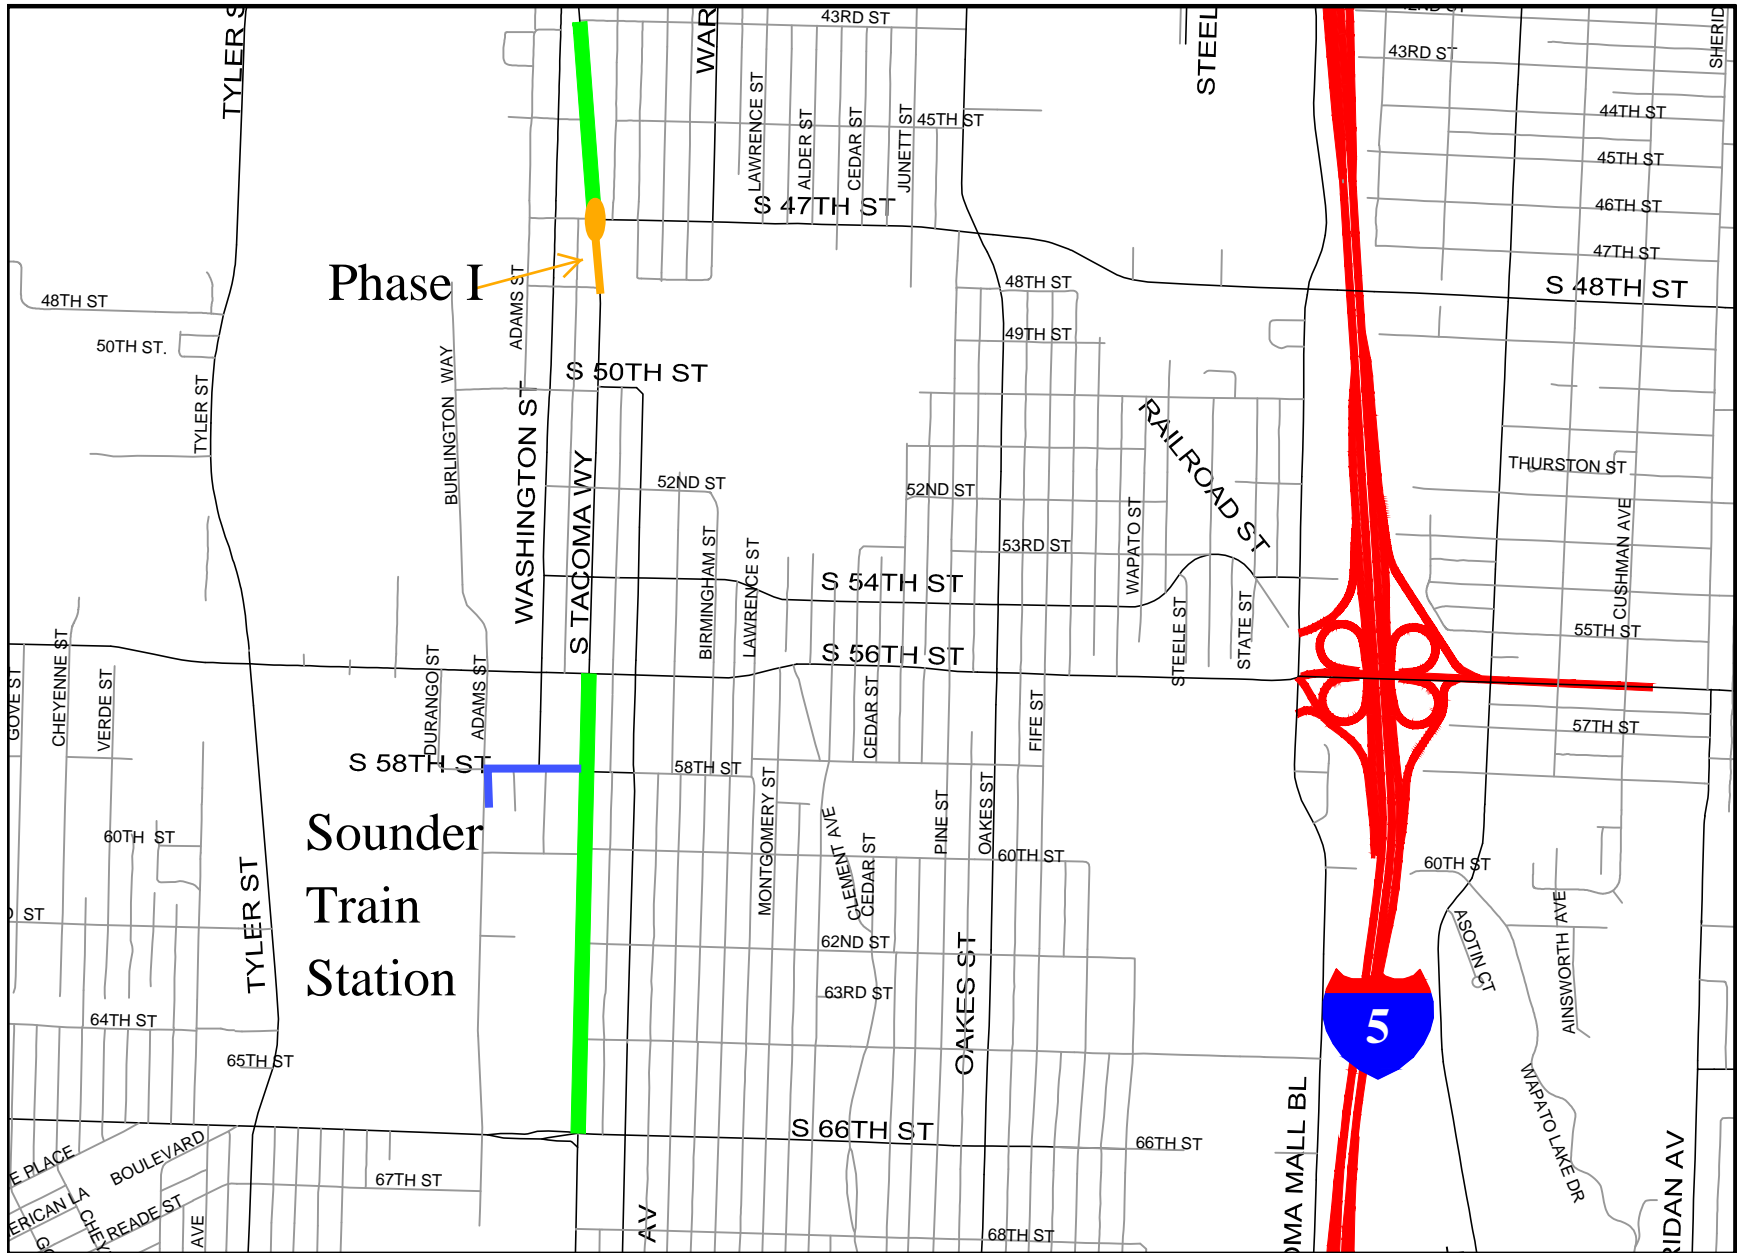

SOUTH TACOMA WAY CORRIDOR MULTIMODAL IMPROVEMENTS PROJECT

 PROJECT LOCATIONS

VICINITY MAP

City of Tacoma

 Connection to Sounder Train Station at 58th Street

 Connection at 47th Street between Phase I&II