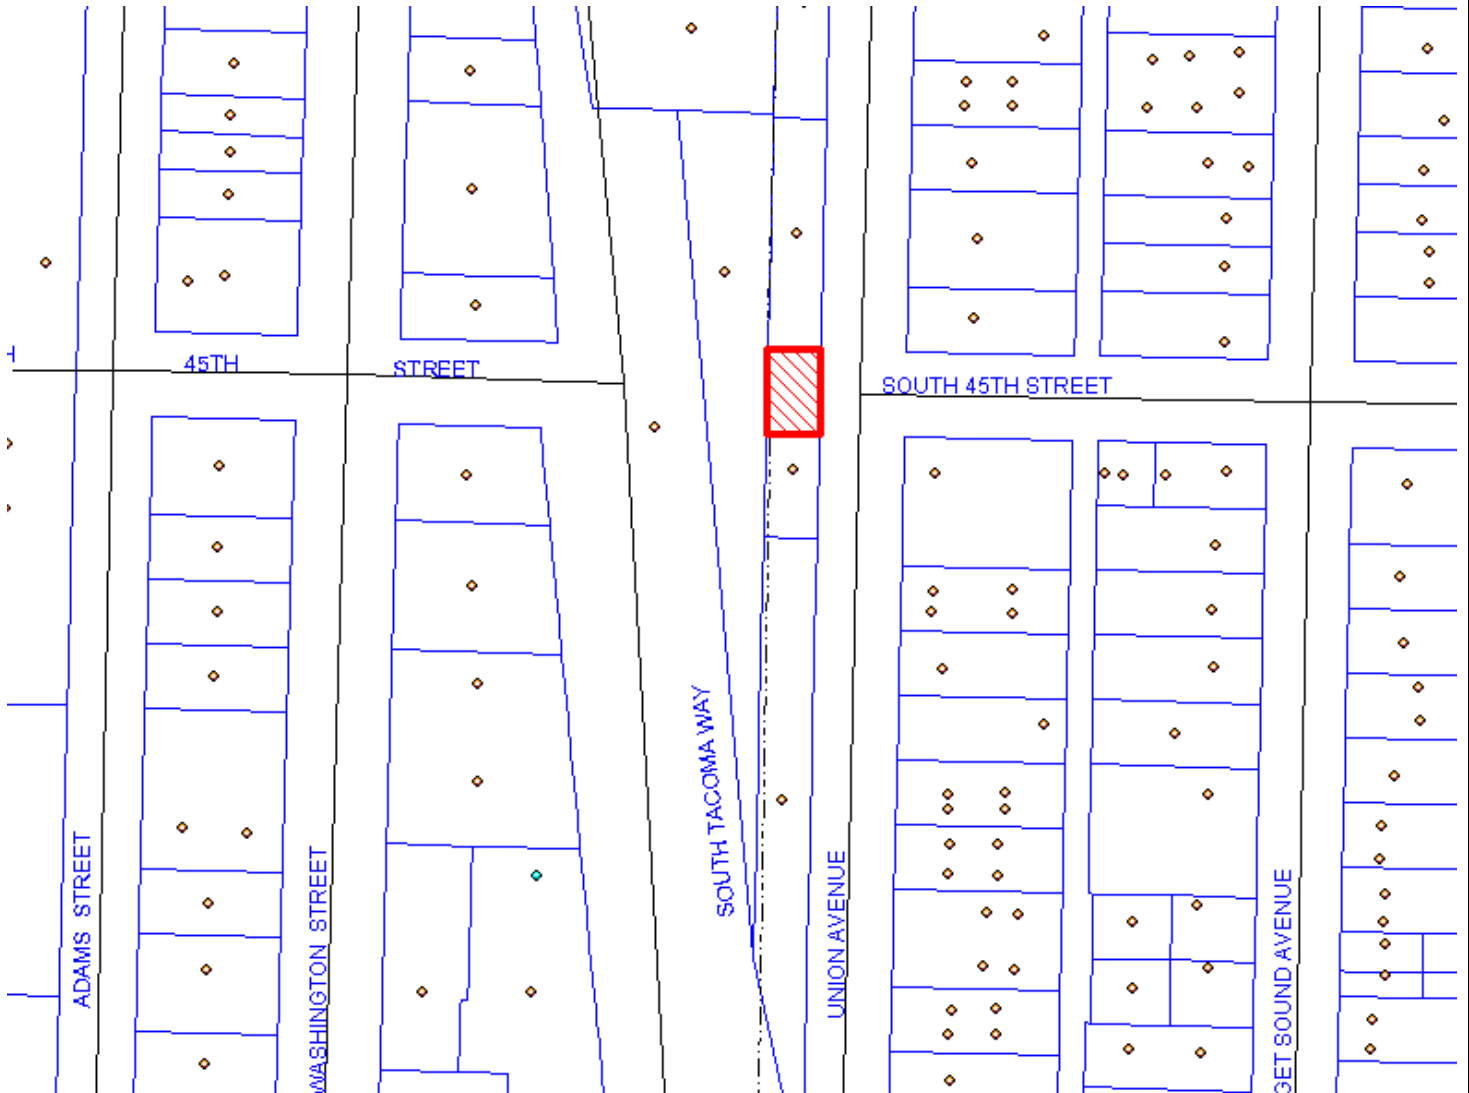

**Medley, Donald & Janet**

**STREET VACATION NO. 124.1394**

**Portion of South 45<sup>th</sup> Street at Union Avenue**

**SW 1/4 SEC. 18, T20N, R03E**

**NOT TO SCALE**

**Medley, Donald & Janet**

**STREET VACATION NO. 124.1394**

**Portion of South 45<sup>th</sup> Street at Union Avenue**

**SW 1/4 SEC. 18, T20N, R03E**

**NOT TO SCALE**