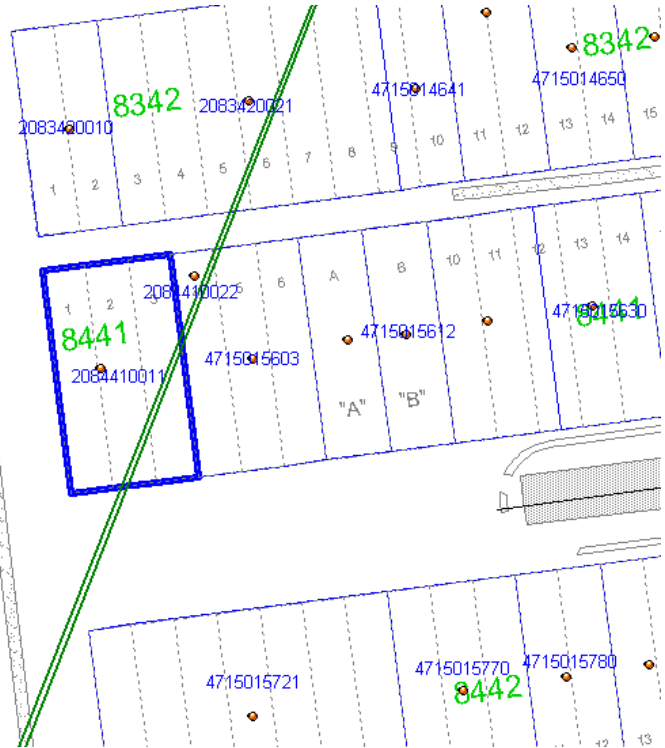

MAYBELL H. PHILLIPS DONATION

14-141/D-7267

1401 EAST 34TH STREET

SW 1/4 SEC. 10, T20N, R03E

NOT TO SCALE

RIGHT

East N Street

MAYBELL H. PHILLIPS DONATION

14-141/D-7267

1401 EAST 34TH STREET

SW 1/4 SEC. 10, T20N, R03E

NOT TO SCALE