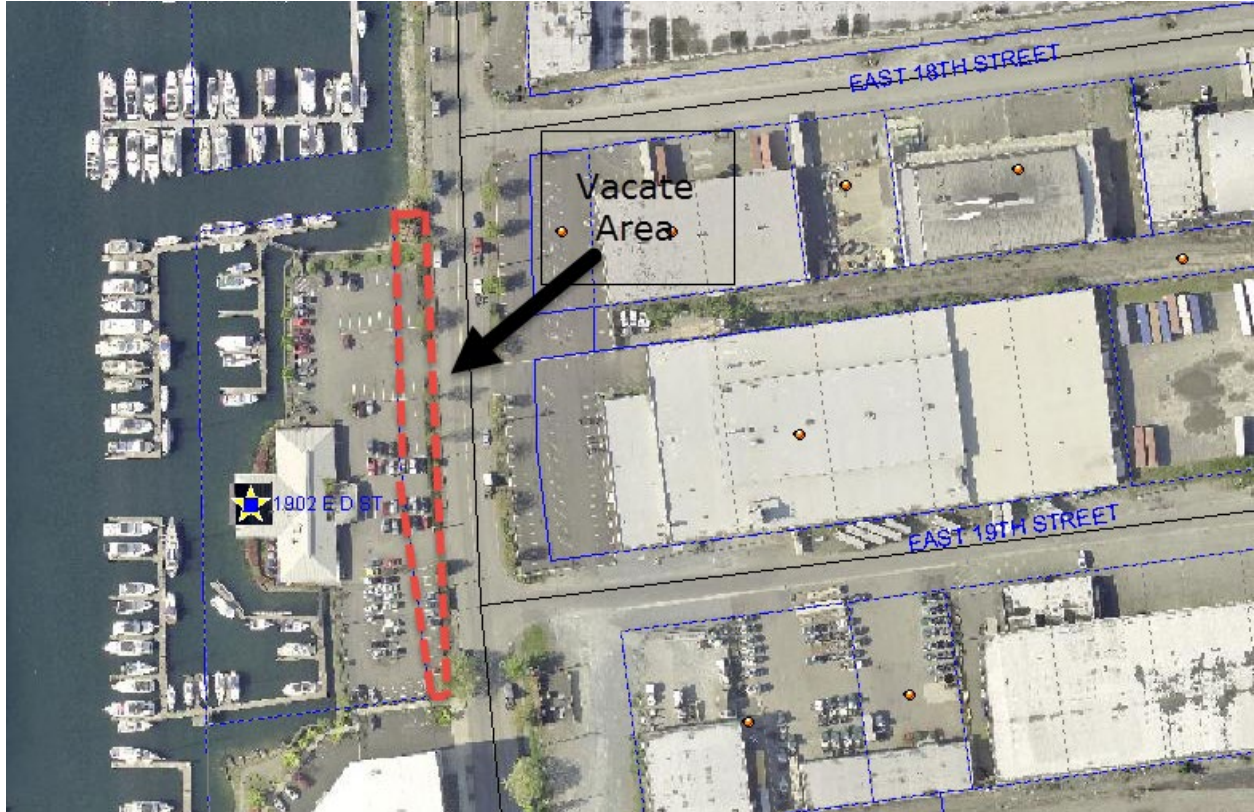

CITY OF TACOMA

STREET VACATION NO. 124.1391

A WESTERLY PORTION OF EAST D STREET, LYING SOUTH OF EAST 18TH STREET.

SE 1/4 SEC. 4, T20N, R3E

NOT TO SCALE

CITY OF TACOMA

STREET VACATION NO. 124.1391

A WESTERLY PORTION OF EAST D STREET, LYING SOUTH OF EAST 18TH STREET.