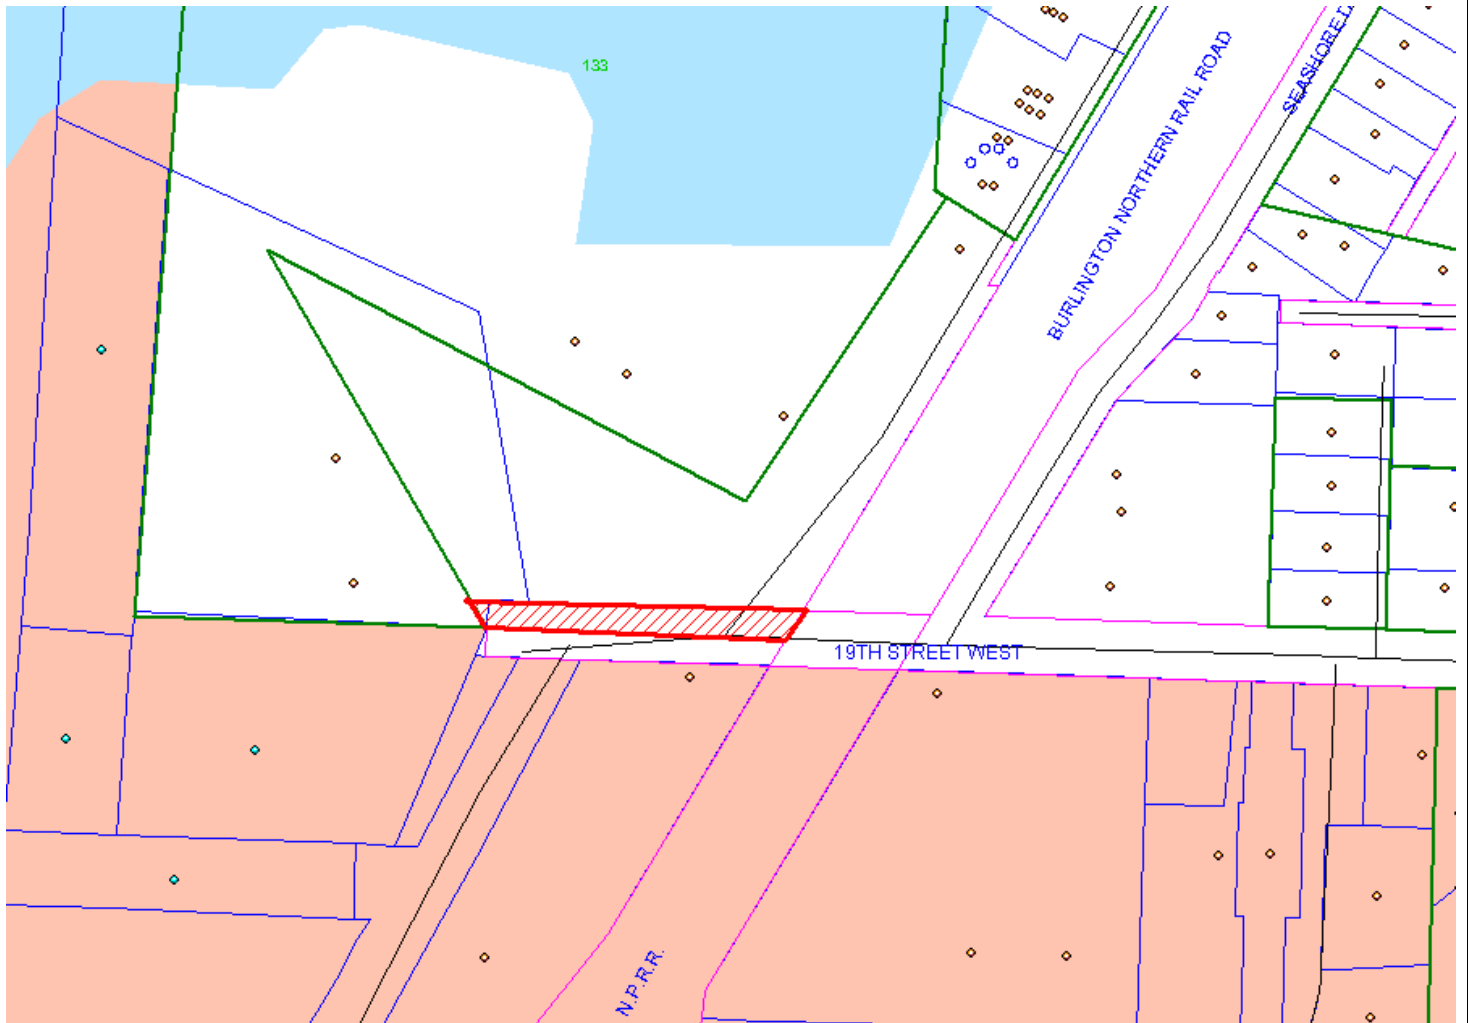

Narrows Marina, LLC

STREET VACATION NO. 124.1351

SOUTH 19th STREET West of BNSF tracks

SW & SE 1/4 SEC. 04, T20N, R2E

NOT TO SCALE

Narrows Marina, LLC

STREET VACATION NO. 124.1351

SOUTH 19th STREET West of BNSF tracks

SW & SE 1/4 SEC. 04, T20N, R2E

NOT TO SCALE