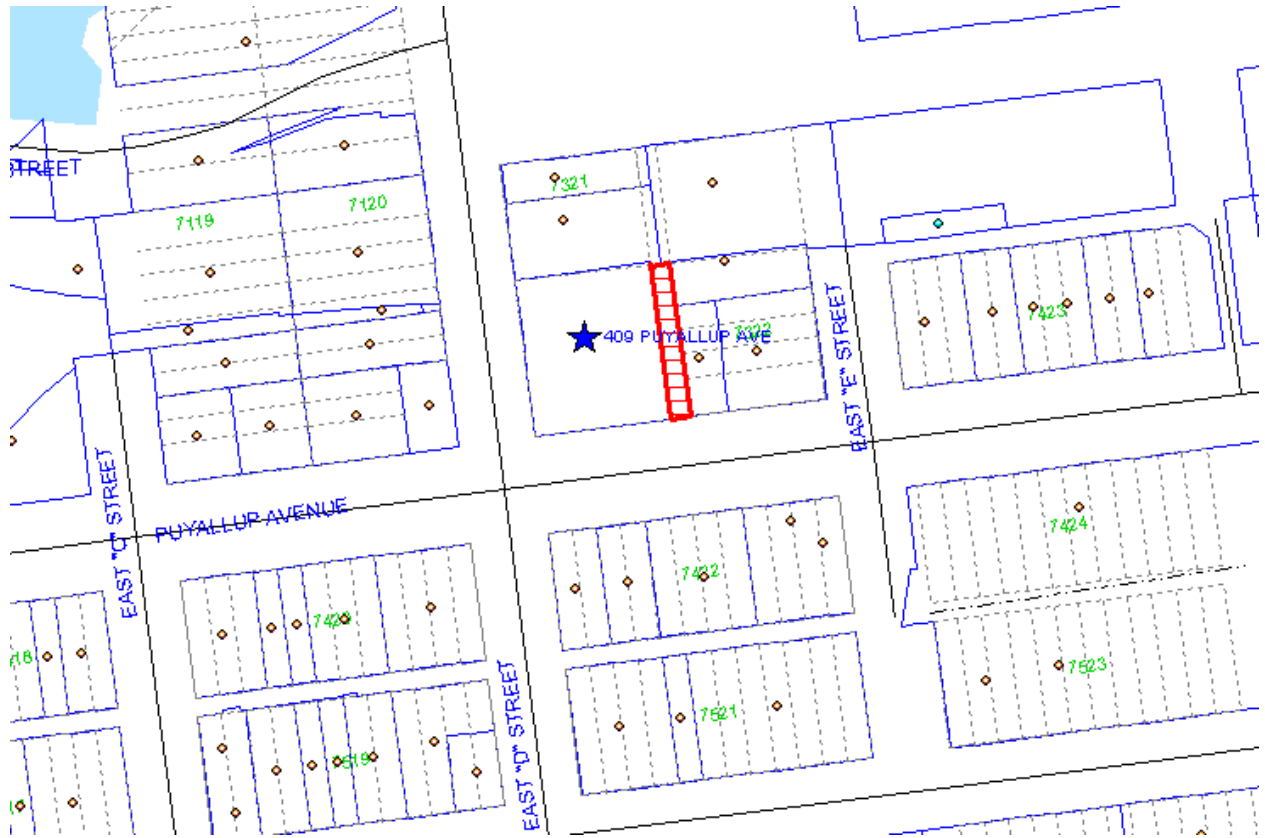

PCSD Tacoma Facilities I, LLC (Pacific Charter School)

STREET VACATION NO. 124.1353

Alley between East "D" & East "E" Streets north of Puyallup Avenue

NE 1/4 SEC. 09, T20N, R3E

NOT TO SCALE

PCSD Tacoma Facilities I, LLC (Pacific Charter School)

STREET VACATION NO. 124.1353

Alley between East "D" & East "E" Streets north of Puyallup Avenue

NE 1/4 SEC. 09, T20N, R3E

NOT TO SCALE