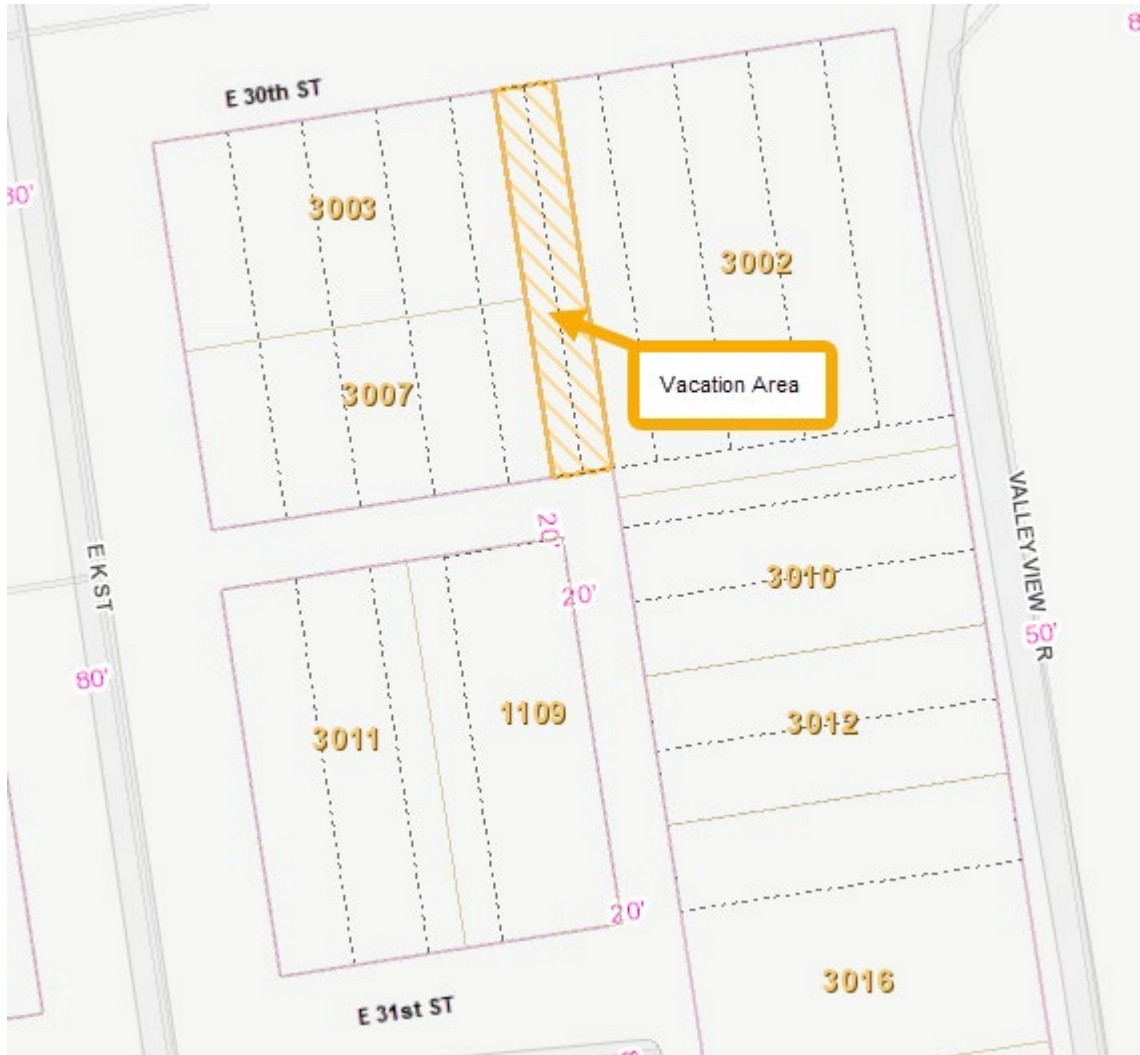

**CITY OF TACOMA**

**STREET VACATION NO. 124.1425**

**PORTION OF ALLEY SOUTH OF EAST 30TH STREET,  
BETWEEN EAST K STREET AND VALLEY VIEW TERRACE**

**SW 1/4 OF THE NW 1/4, SEC. 10, T20N, R2E**

**NOT TO SCALE**

CITY OF TACOMA

STREET VACATION NO. 124.1425

PORTION OF ALLEY SOUTH OF EAST 30TH STREET,  
BETWEEN EAST K STREET AND VALLEY VIEW TERRACE

SW 1/4 OF THE NW 1/4, SEC. 10, T20N, R2E

NOT TO SCALE