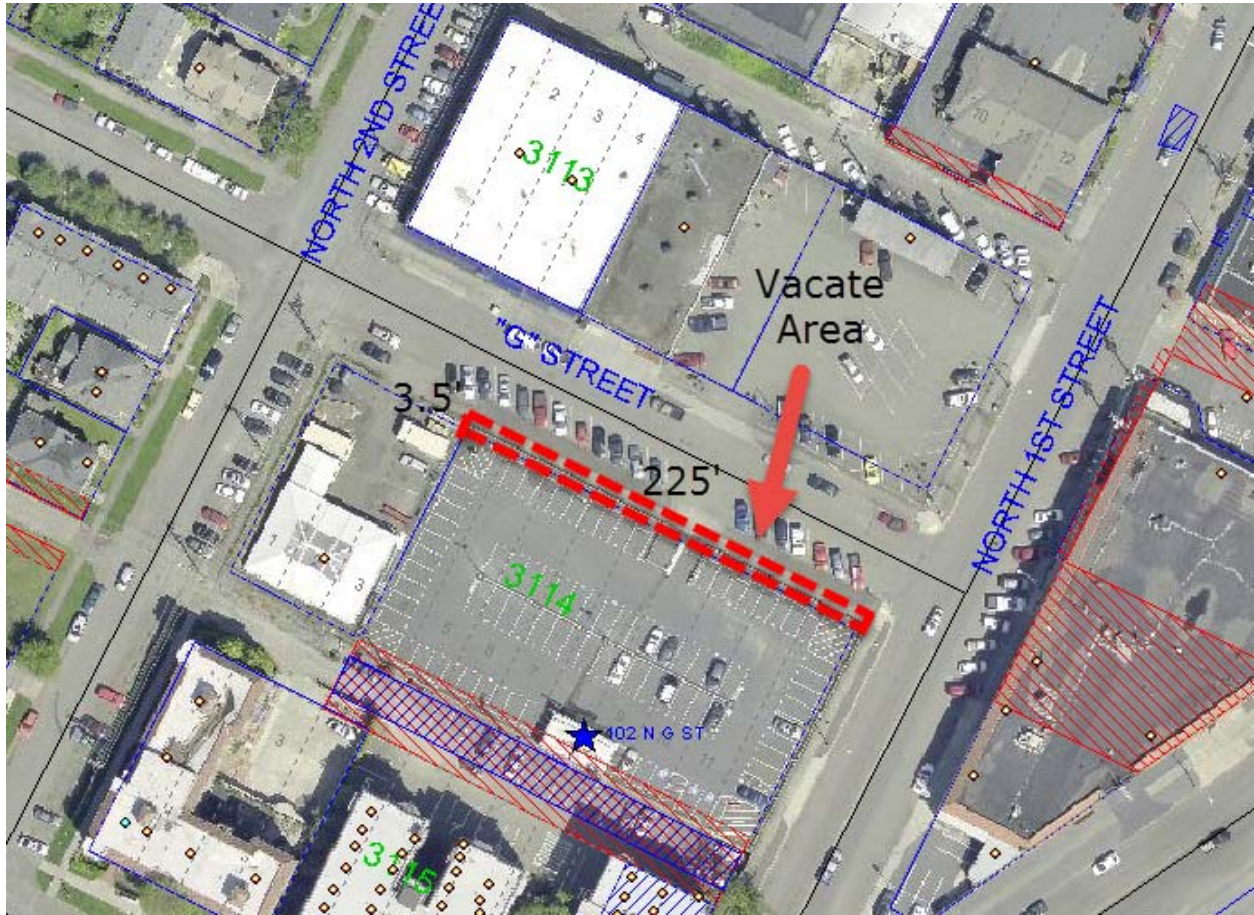

CITY OF TACOMA

STREET VACATION NO. 124.1374

SOUTHERLY 3.5 FT. PTN. OF NORTH G ST., LYING BETWEEN NORTH 1ST AND NORTH 2ND STREETS

SE 1/4 SEC. 32, T21N, R3E

NOT TO SCALE

CITY OF TACOMA

STREET VACATION NO. 124.1374

SOUTHERLY 3.5 FT. PTN. OF NORTH G ST., LYING BETWEEN NORTH 1ST AND NORTH 2ND STREETS

SE 1/4 SEC. 32, T21N, R3E

NOT TO SCALE