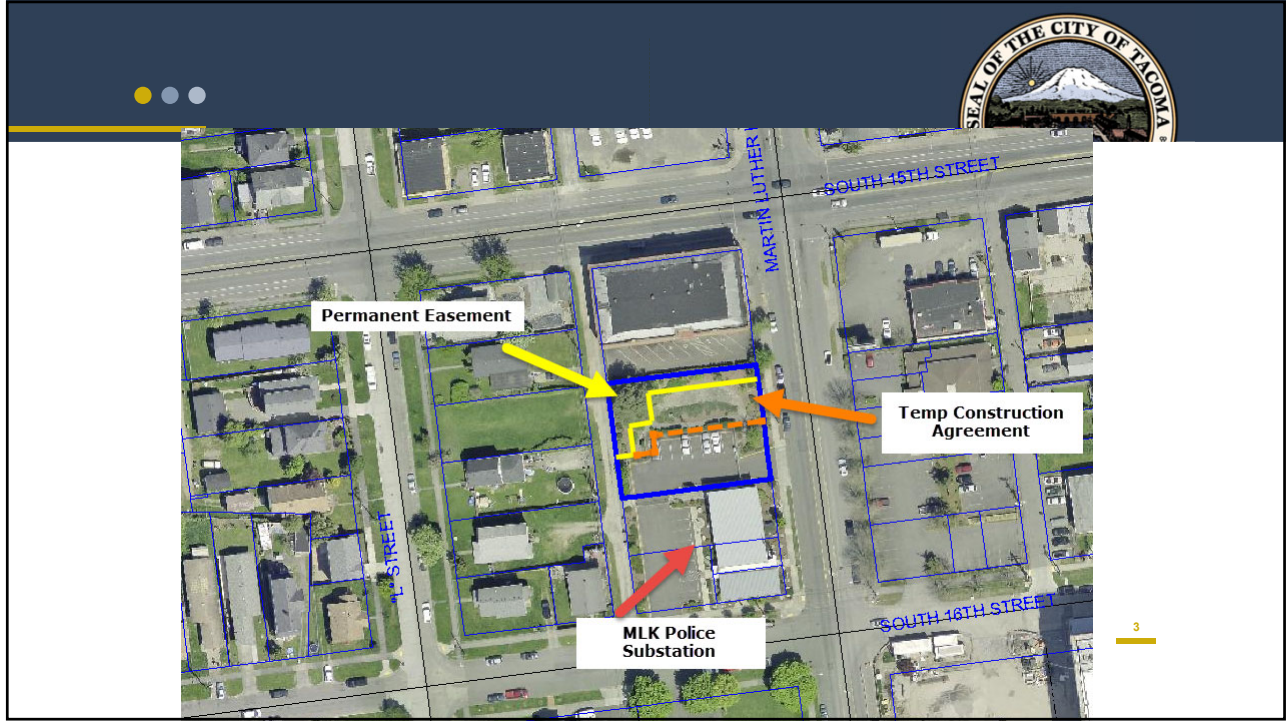

Permanent Easement to Sound Transit

City of Tacoma | Public Works - Facilities

City Council Meeting
October 30, 2018
Resolution # 40151

The screenshot displays the Sound Transit website interface. At the top, the Sound Transit logo and navigation menu are visible. The main content area features a map titled "Project route and stations" showing the Hilltop Tacoma Link Extension route. The route is highlighted in orange and includes stations from Stadium District to Tacoma Dome Station. A map key identifies symbols for stations, parking, and various link extensions. A sidebar on the left lists project details, and a search bar is located at the top right.

Project route and stations

Map Key

- Station
- Parking
- Link in service
- Link Extension to St Joseph
- Extension to TCC
- Tacoma Dome Link Extension to Federal Way

Stations and Landmarks: Stadium District, Tacoma General, 6th Avenue, Hilltop District, St Joseph, Old City Hall, Theater District (currently Commerce Street), Convention Center, Union Station, Tacoma Dome Station.

Map Labels: S Tacoma Ave, S Stadium Way, S 3rd St, S 6th Ave, S 11th St, S 18th St, S 4th, S 7th St, S 11th St, S 15th St, S 25th St, Pacific Ave, E D St, S 25th St.

Facilities: Operations & Maintenance Facility, Expansion Site, Operations & Maintenance Facility.

Page Number: 2

3

Permanent Easement to Sound Transit

City of Tacoma | Public Works - Facilities

City Council Meeting
October 30, 2018
Resolution # 40151