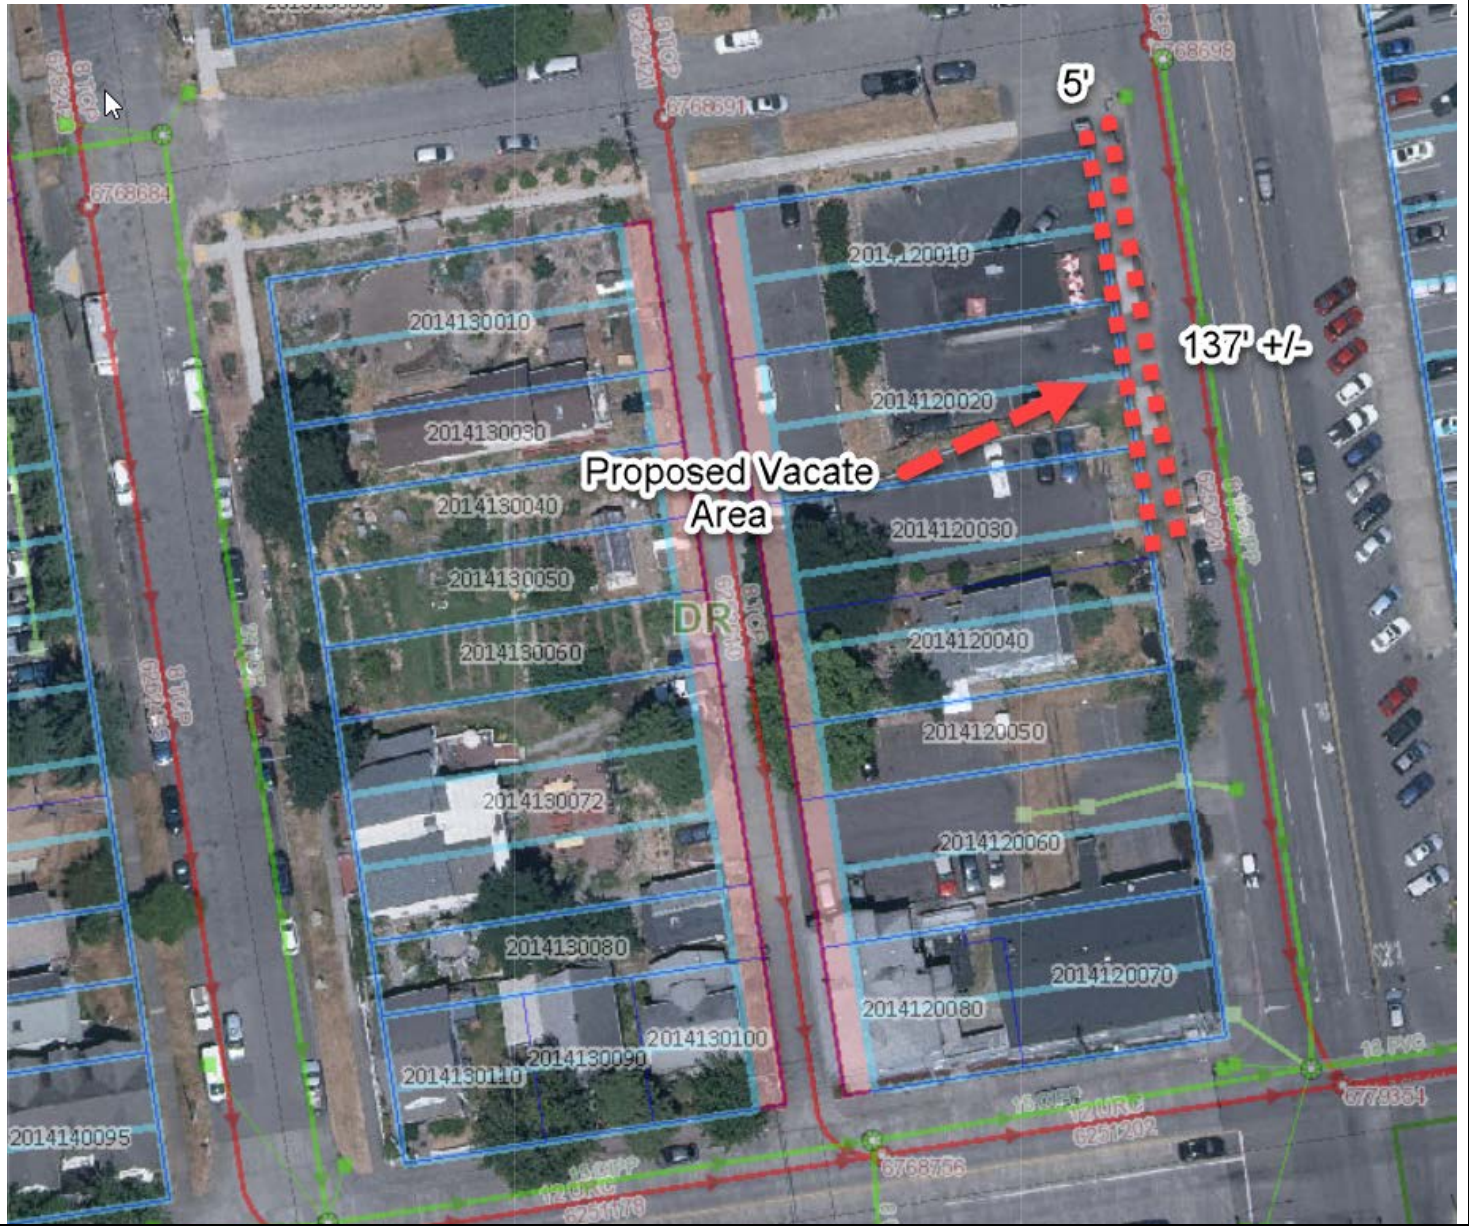

**CITY OF TACOMA**

**STREET VACATION NO. 124.1422**

**WESTERLY PORTION OF TACOMA AVENUE SOUTH, LYING SOUTH OF SOUTH 14<sup>TH</sup> STREET**

**SE 1/4 SEC. 05, T20N, R3E**

**NOT TO SCALE**

CITY OF TACOMA

STREET VACATION NO. 124.1422

WESTERLY PORTION OF TACOMA AVENUE SOUTH, LYING SOUTH OF SOUTH 14<sup>TH</sup> STREET

SE 1/4 SEC. 05, T20N, R3E

NOT TO SCALE