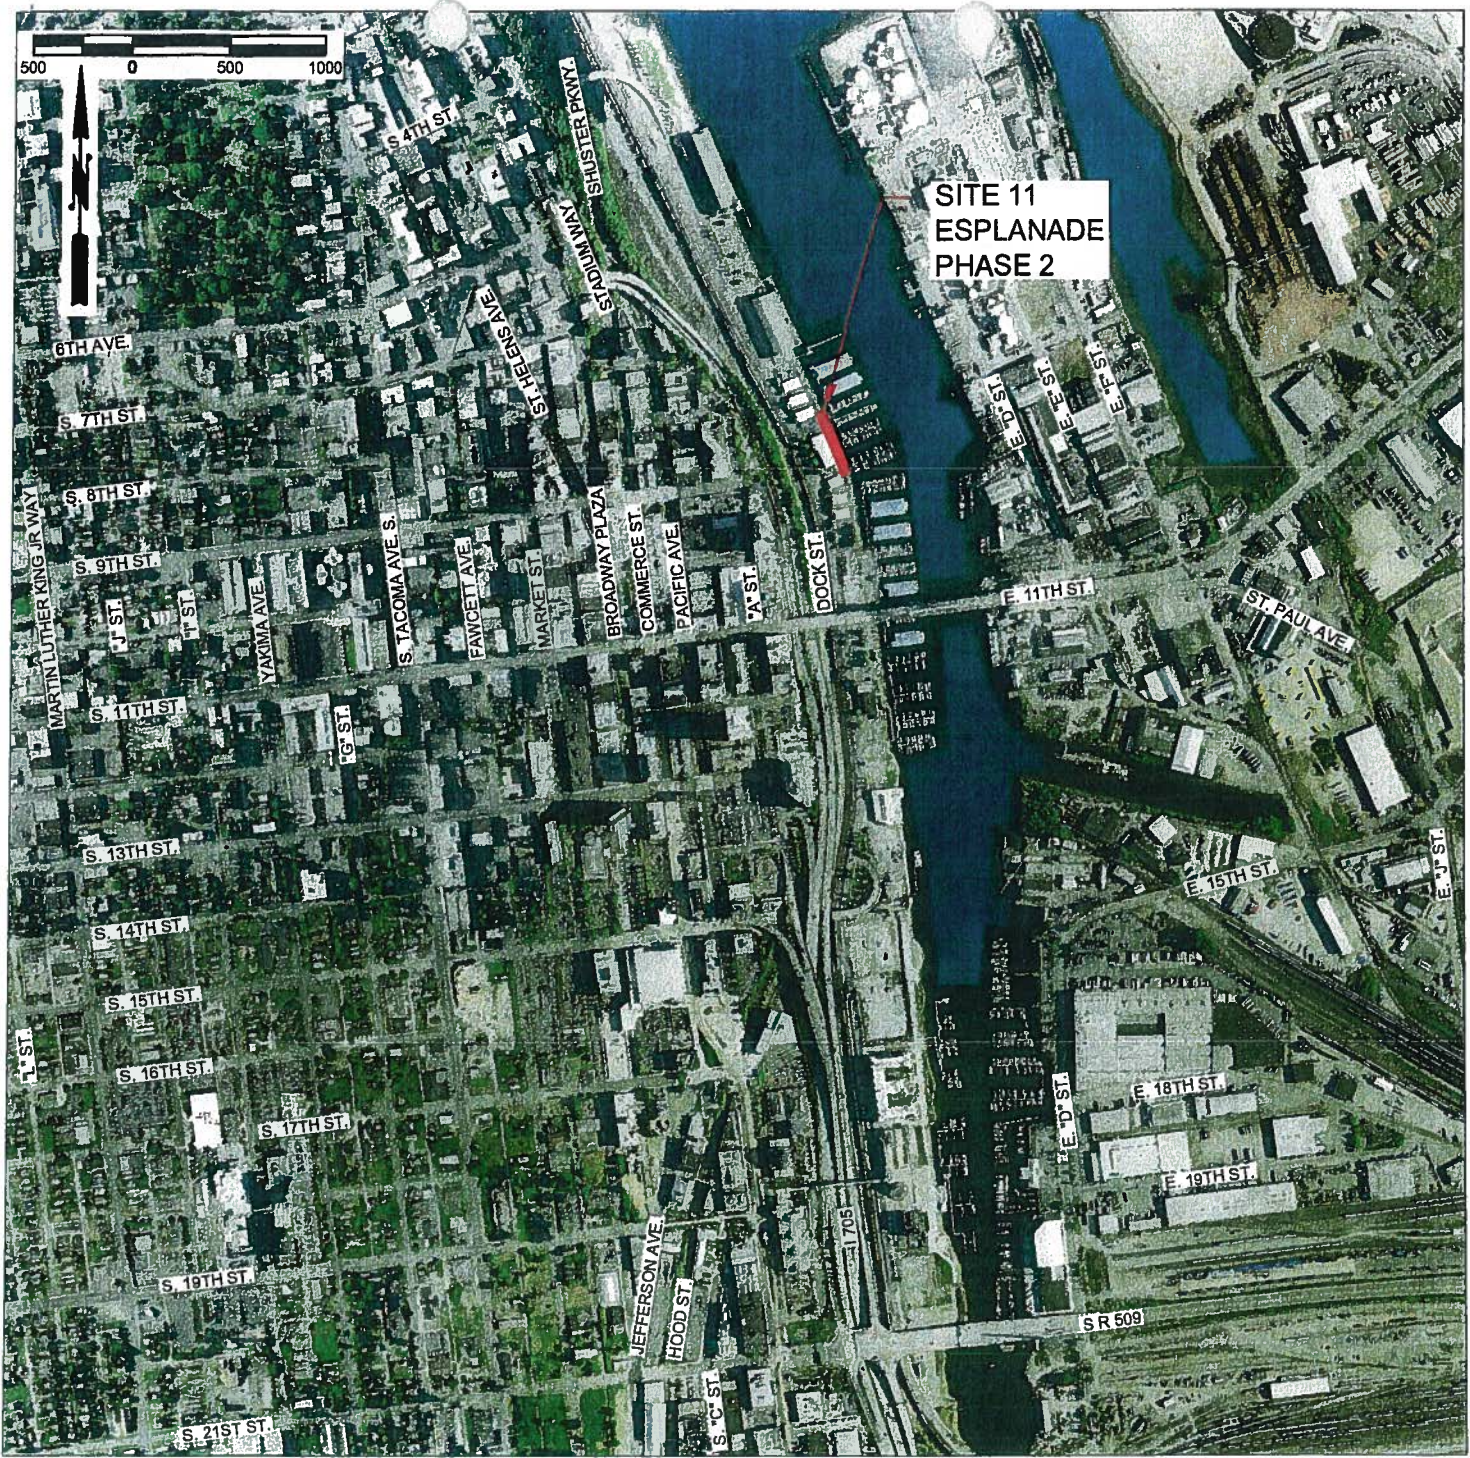

City of Tacoma - Thea Foss Waterway Esplanade - Site 11 Phase 2

VICINITY MAP

PROJECT SITE:

West Side of Thea Foss Waterway
Between 8th St. & 9th St.
Tacoma, WA

This drawing is neither a legally recorded map nor a survey and is not intended to be used as one. To be used for reference purposes only. The City of Tacoma is not responsible for any inaccuracies herein contained.

Thea Foss Waterway
Site 11 Esplanade - Phase 2
Vicinity Map
July 2010

SITE 11 ESPLANADE Project Map

City of Tacoma

**SITE 11
ESPLANADE
PHASE 2**

**SITE
LOCATION**

**CITY OF TACOMA
PROJECT LOCATION MAP
THEA FOSS WATERWAY
SITE 11 ESPLANADE
PHASE 2**