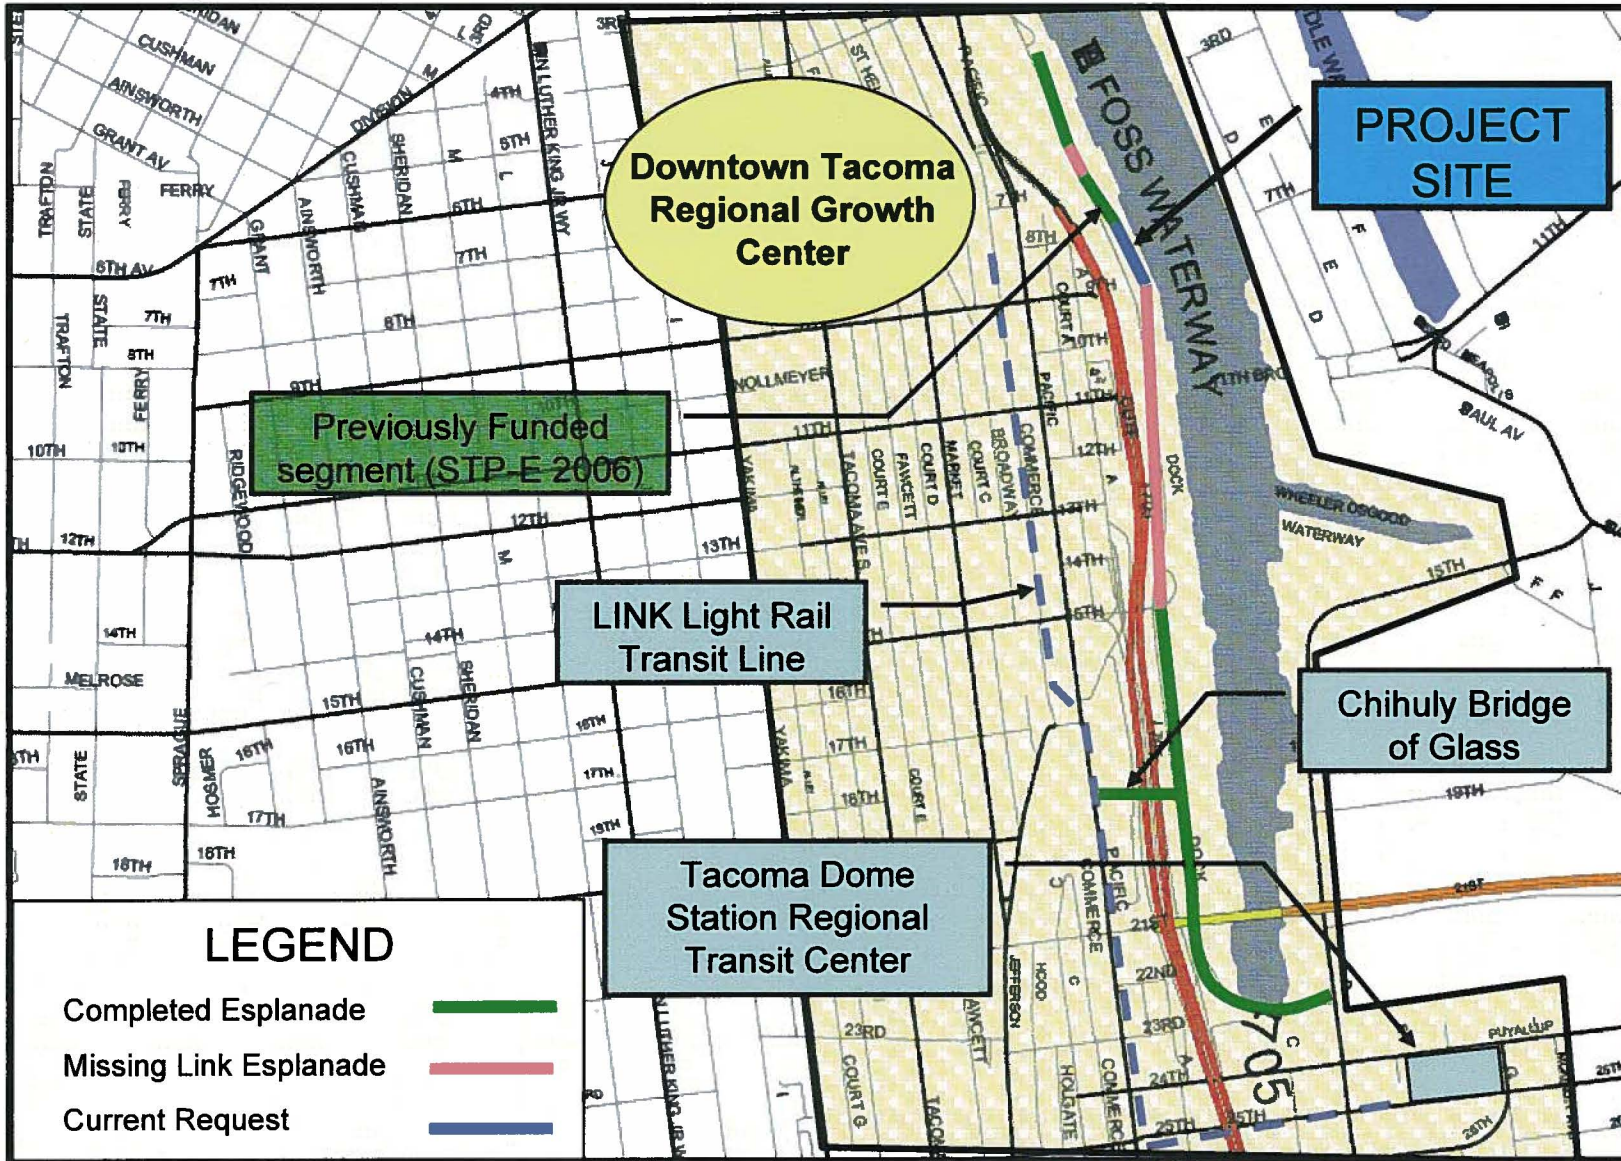

City of Tacoma - Thea Foss Waterway Esplanade - Site 11 Phase 2

VICINITY MAP

PROJECT SITE:

West Side of Thea Foss Waterway
Between 8th St. & 9th St.
Tacoma, WA

This drawing is neither a legally recorded map nor a survey and is not intended to be used as one. To be used for reference purposes only. The City of Tacoma is not responsible for any inaccuracies herein contained.

Thea Foss Waterway
Site 11 Esplanade - Phase 2
Vicinity Map
July 2010

SITE 11 ESPLANADE Project Map

City of Tacoma

**SITE 11
ESPLANADE
PHASE 2**

**SITE
LOCATION**

**CITY OF TACOMA
PROJECT LOCATION MAP
THEA FOSS WATERWAY
SITE 11 ESPLANADE
PHASE 2**