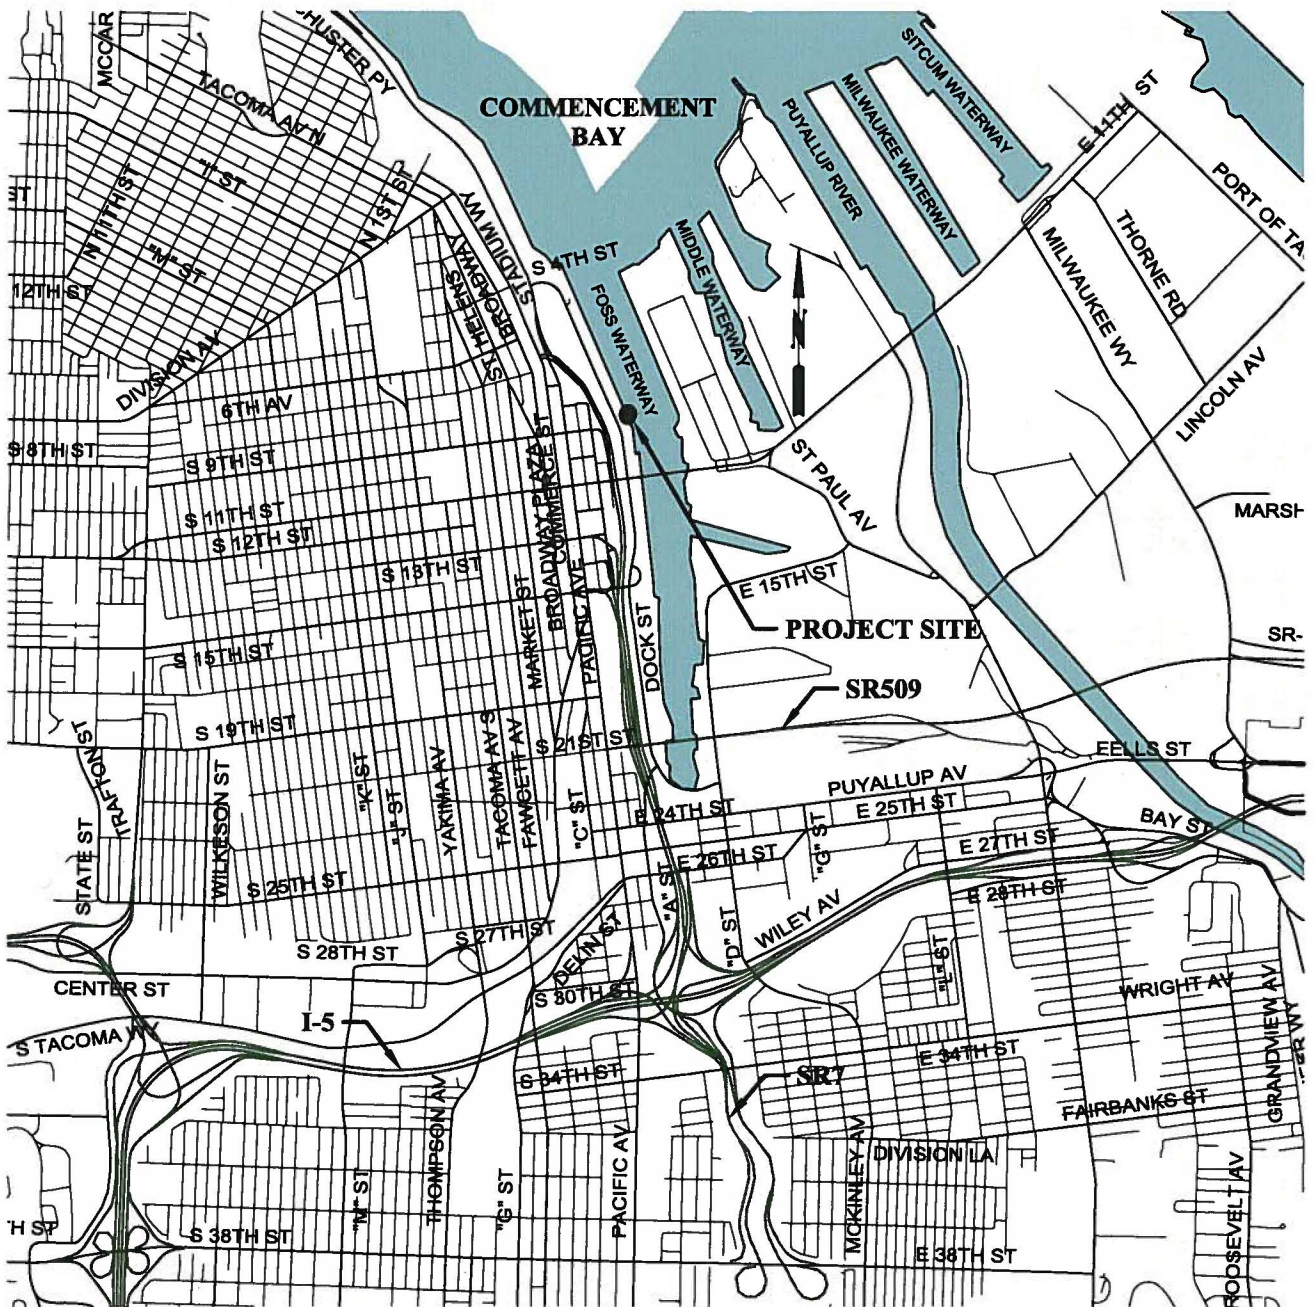

City of Tacoma - Thea Foss Waterway Esplanade - Site 11 Phase 2

VICINITY MAP

PROJECT SITE:

West Side of Thea Foss Waterway
Between 8th St. & 9th St.
Tacoma, WA

This drawing is neither a legally recorded map nor a survey and is not intended to be used as one. To be used for reference purposes only. The City of Tacoma is not responsible for any inaccuracies herein contained.

Thea Foss Waterway
Site 11 Esplanade - Phase 2
Vicinity Map
July 2010

SITE 11 ESPLANADE Project Map

City of Tacoma

**SITE 11
ESPLANADE
PHASE 2**

**SITE
LOCATION**

**CITY OF TACOMA
PROJECT LOCATION MAP
THEA FOSS WATERWAY
SITE 11 ESPLANADE
PHASE 2**