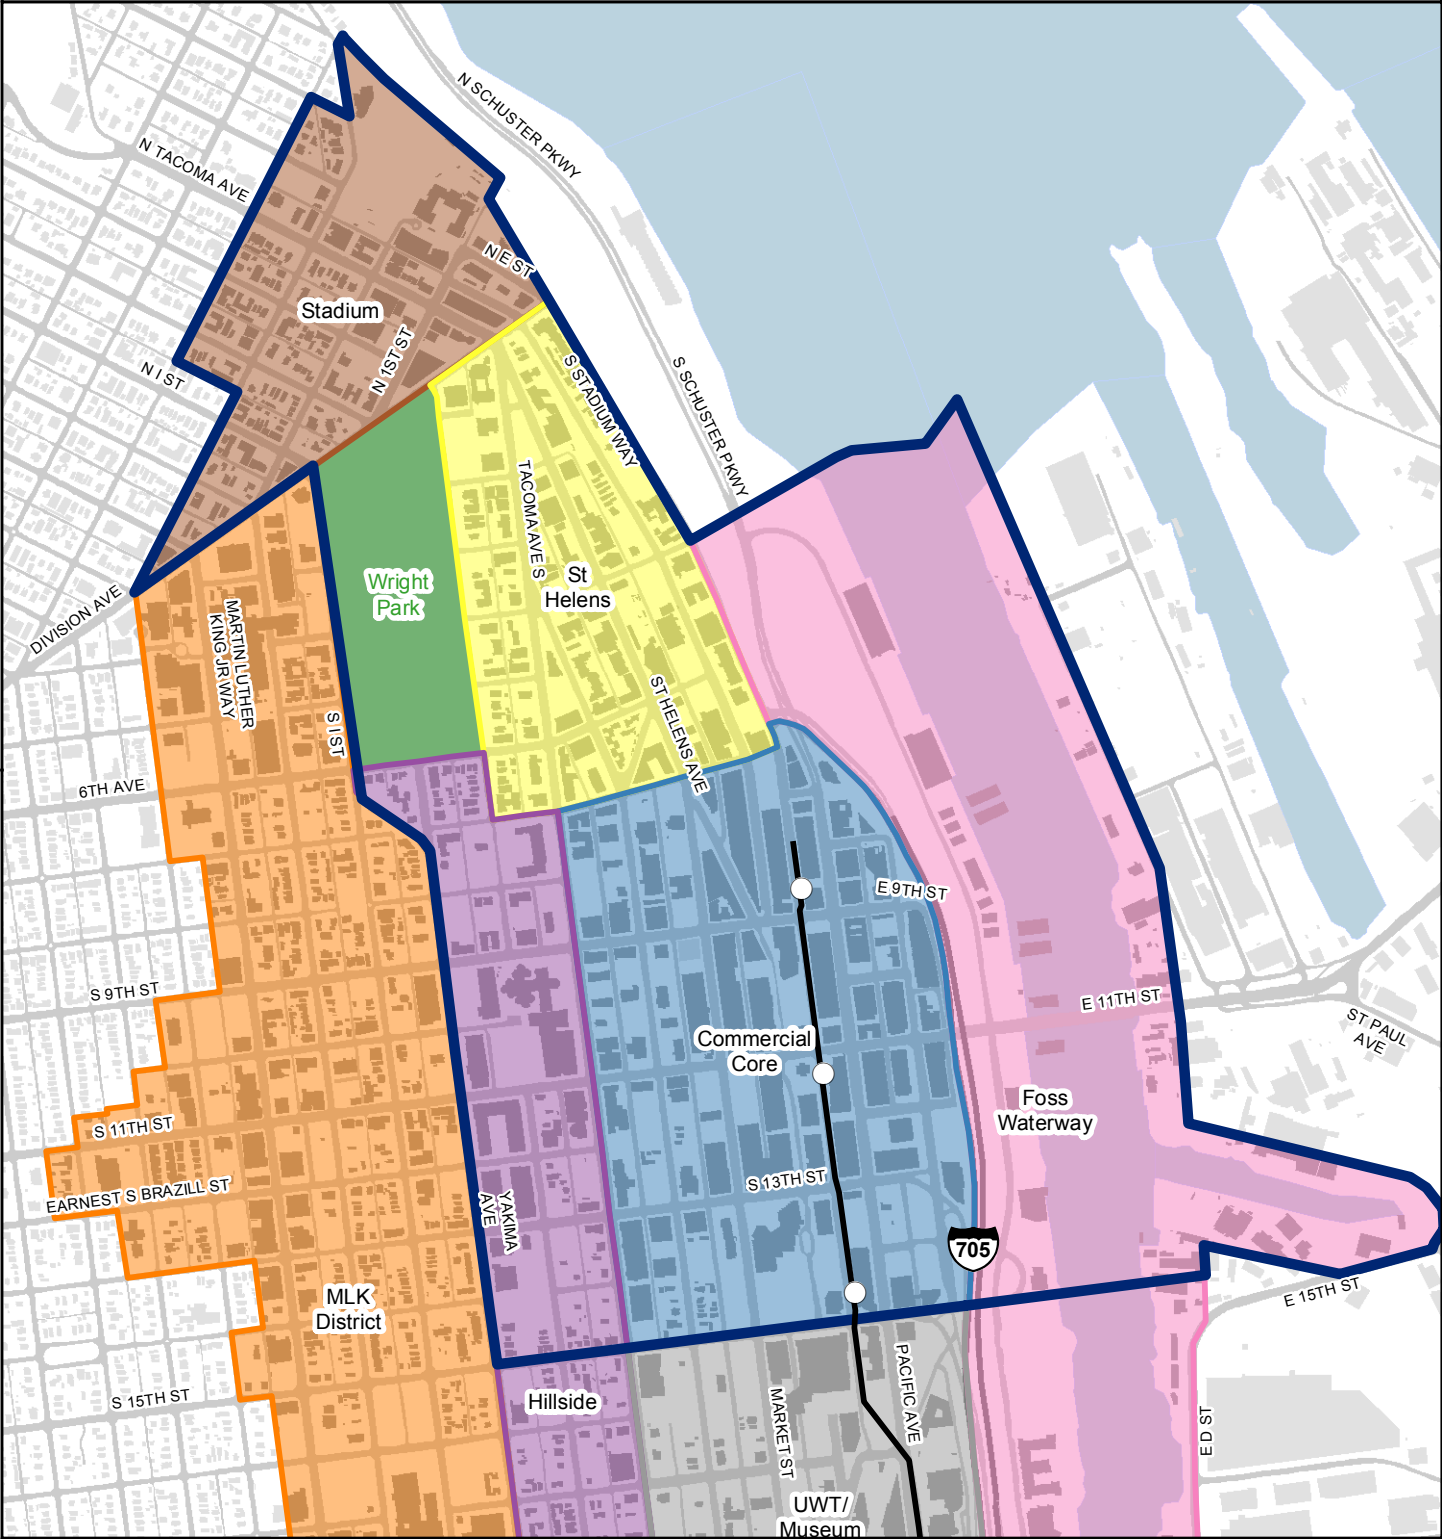

North Downtown Subarea Boundaries

-  North Downtown Boundary
-  Link light rail
-  Light rail stations

Map is for reference only.