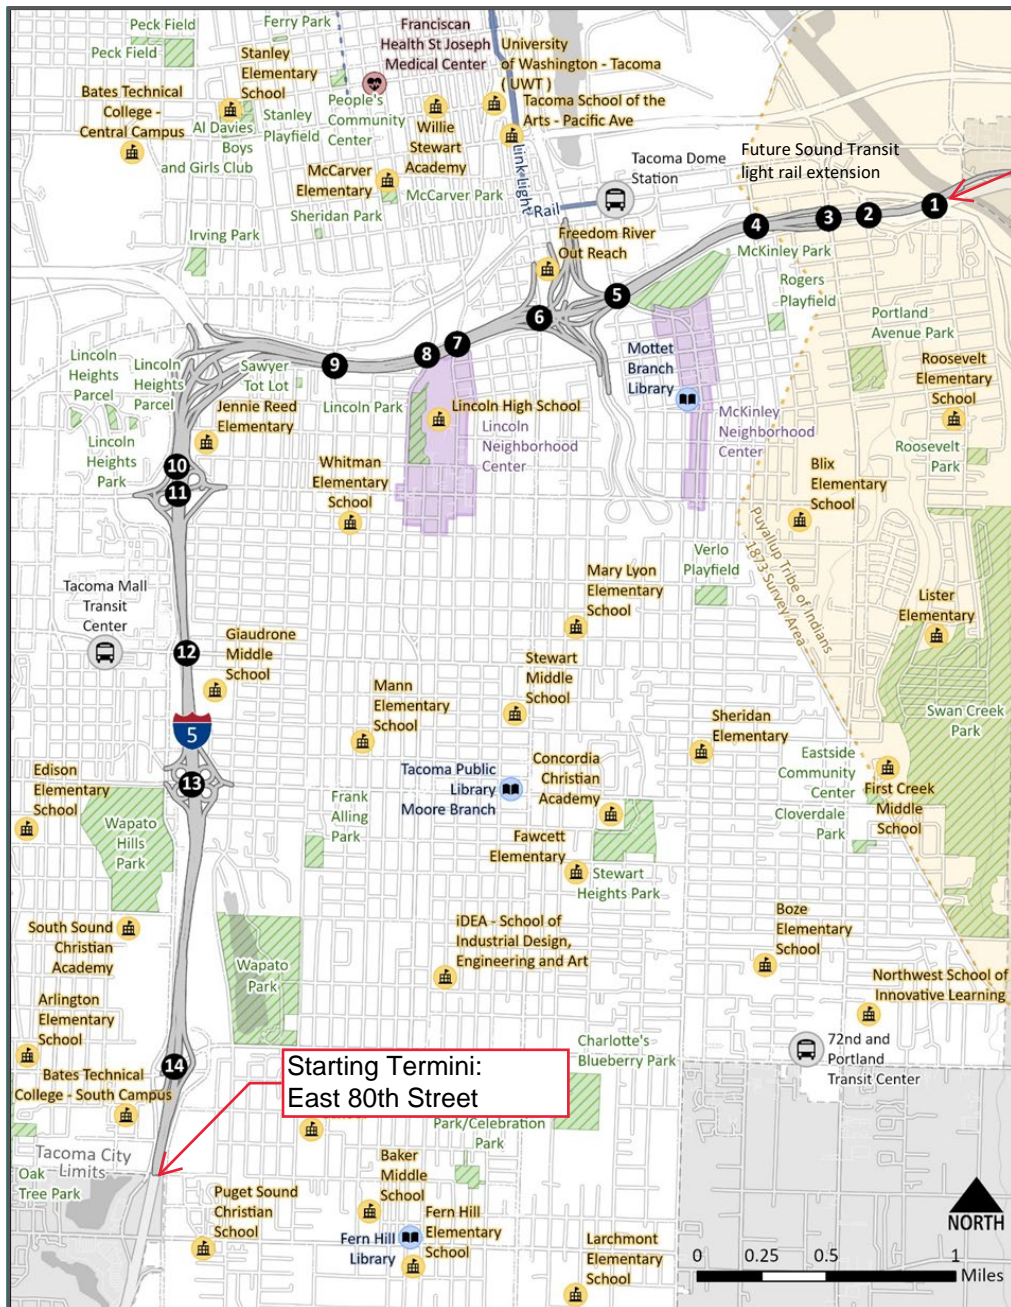

Tacoma I-5 Crossing Study Vicinity and Project Map

Vicinity Map:

Project Map with Key locations around I-5 in Tacoma, Washington:

Starting Termini:
East Bay Street

Starting Termini:
East 80th Street