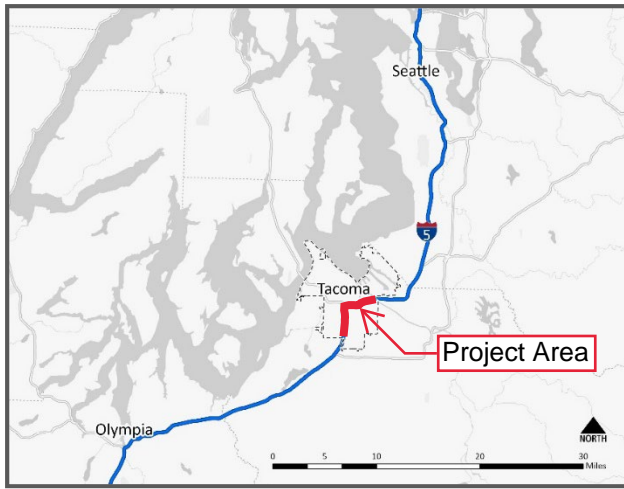

Tacoma I-5 Crossing Study Vicinity and Project Map

Vicinity Map:

Project Map with Key locations around I-5 in Tacoma, Washington:

Starting Termini:
East Bay Street

Starting Termini:
East 80th Street