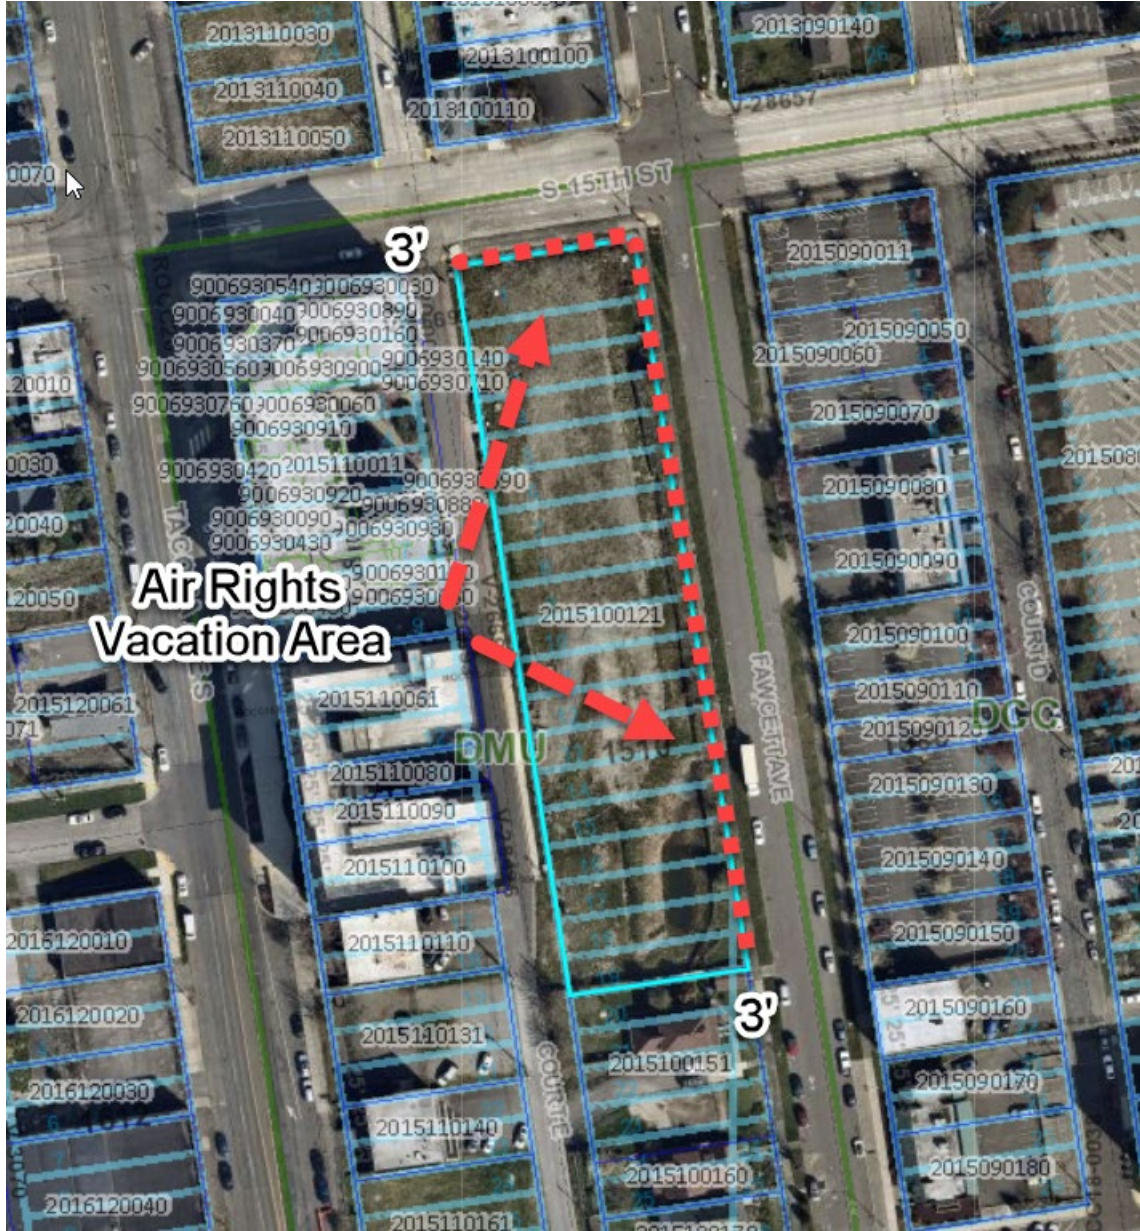

CITY OF TACOMA

STREET VACATION NO. 124.1431

PORTION OF SOUTH 15TH STREET & SOUTH FAWCETT AVENUE

SE 1/4 SEC. 05, T20N, R3E

NOT TO SCALE

CITY OF TACOMA

STREET VACATION NO. 124.1431

PORTION OF SOUTH 15TH STREET & SOUTH FAWCETT AVENUE

SE 1/4 SEC. 05, T20N, R3E

NOT TO SCALE