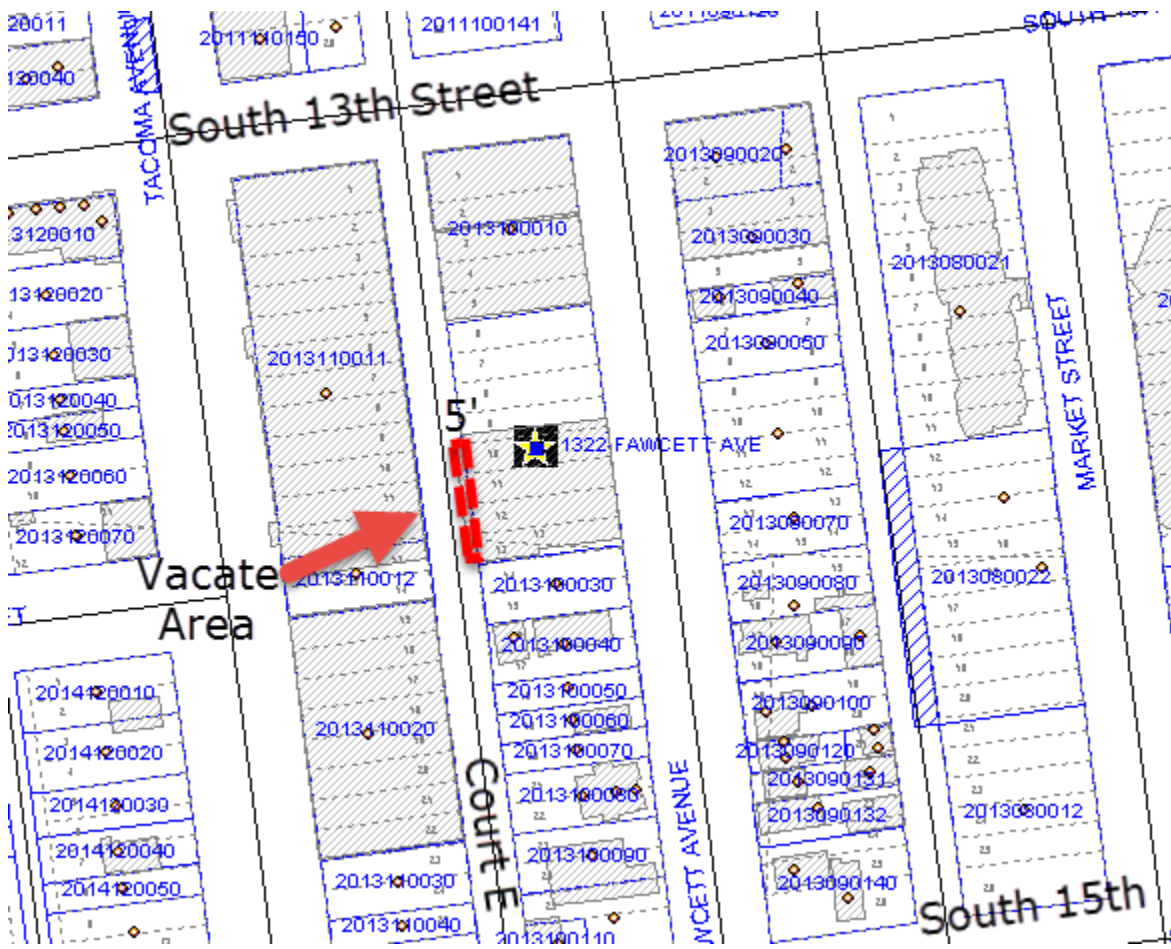

CITY OF TACOMA

STREET VACATION NO. 124.1375

A PORTION OF THE EAST 5 FEET OF COURT E, LYING BETWEEN SOUTH 13TH & 15TH STREETS

NE 1/4 SEC. 05, T20N, R3E

NOT TO SCALE

CITY OF TACOMA

STREET VACATION NO. 124.1375

A PORTION OF THE EAST 5 FEET OF COURT E, LYING BETWEEN SOUTH 13TH & 15TH STREETS

NE 1/4 SEC. 05, T20N, R3E

NOT TO SCALE