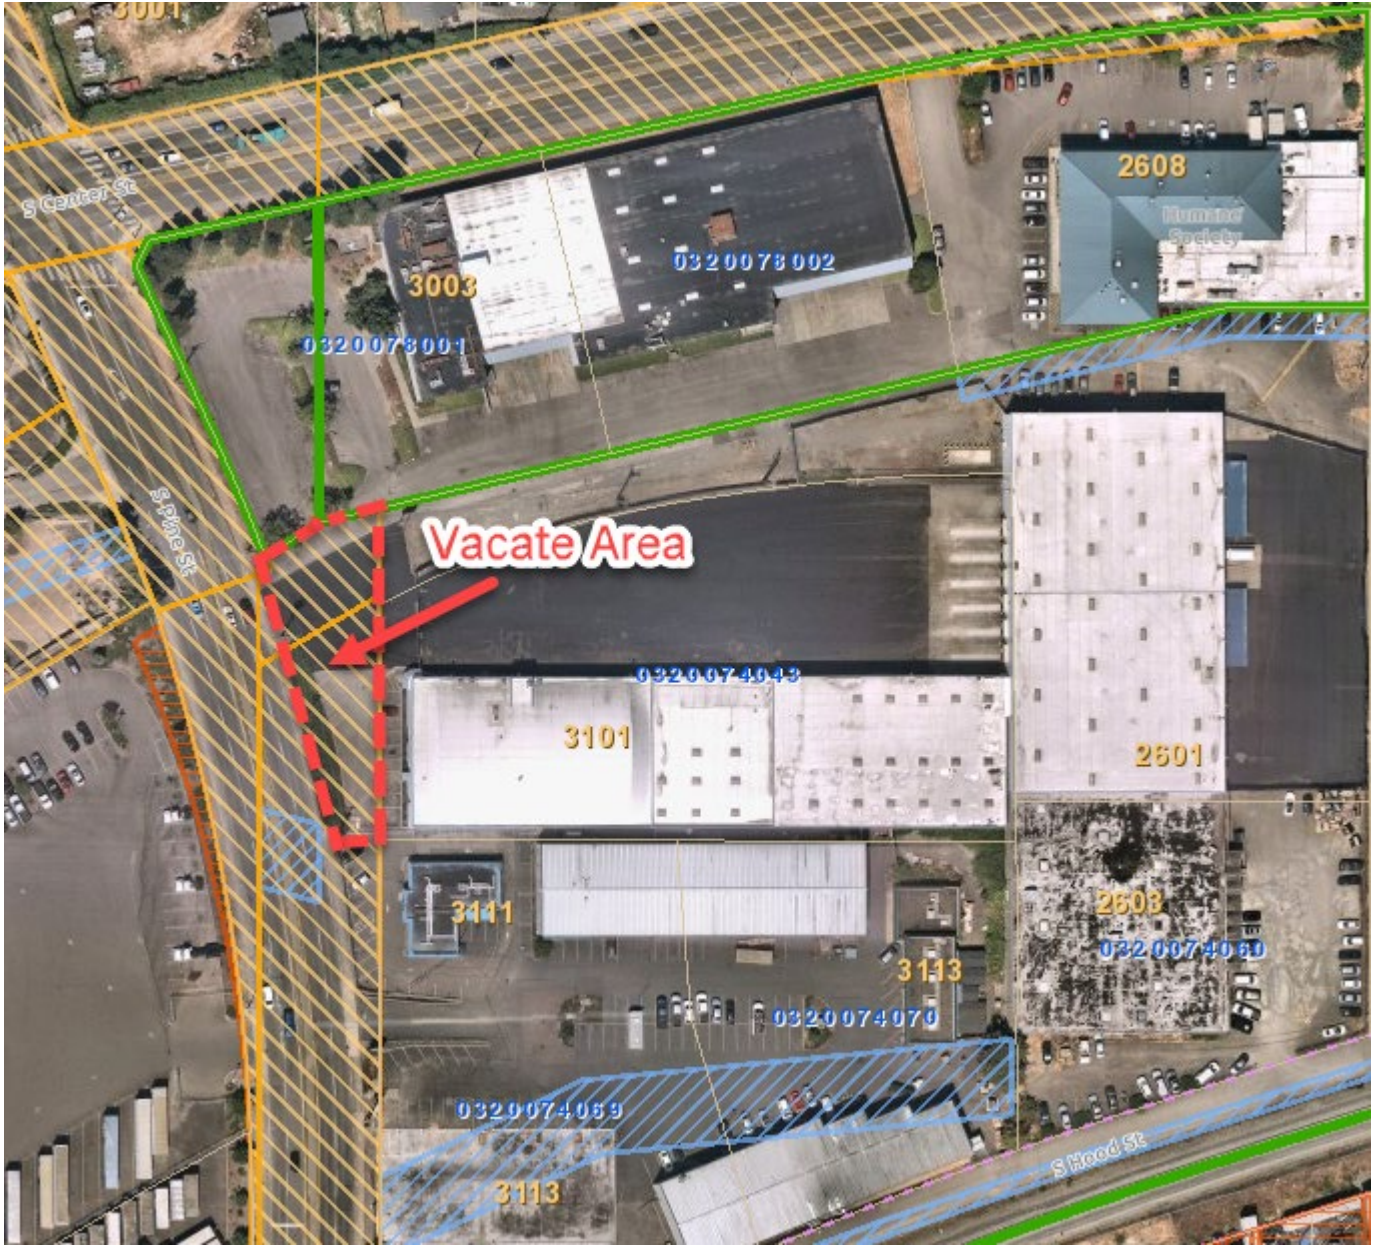

CITY OF TACOMA

STREET VACATION NO. 124.1438

PORTION OF SOUTH PINE STREET

SE 1/4 SEC. 07, T20N, R03E

NOT TO SCALE

CITY OF TACOMA

STREET VACATION NO. 124.1438

PORTION OF SOUTH PINE STREET

SE 1/4 SEC. 07, T20N, R03E

NOT TO SCALE