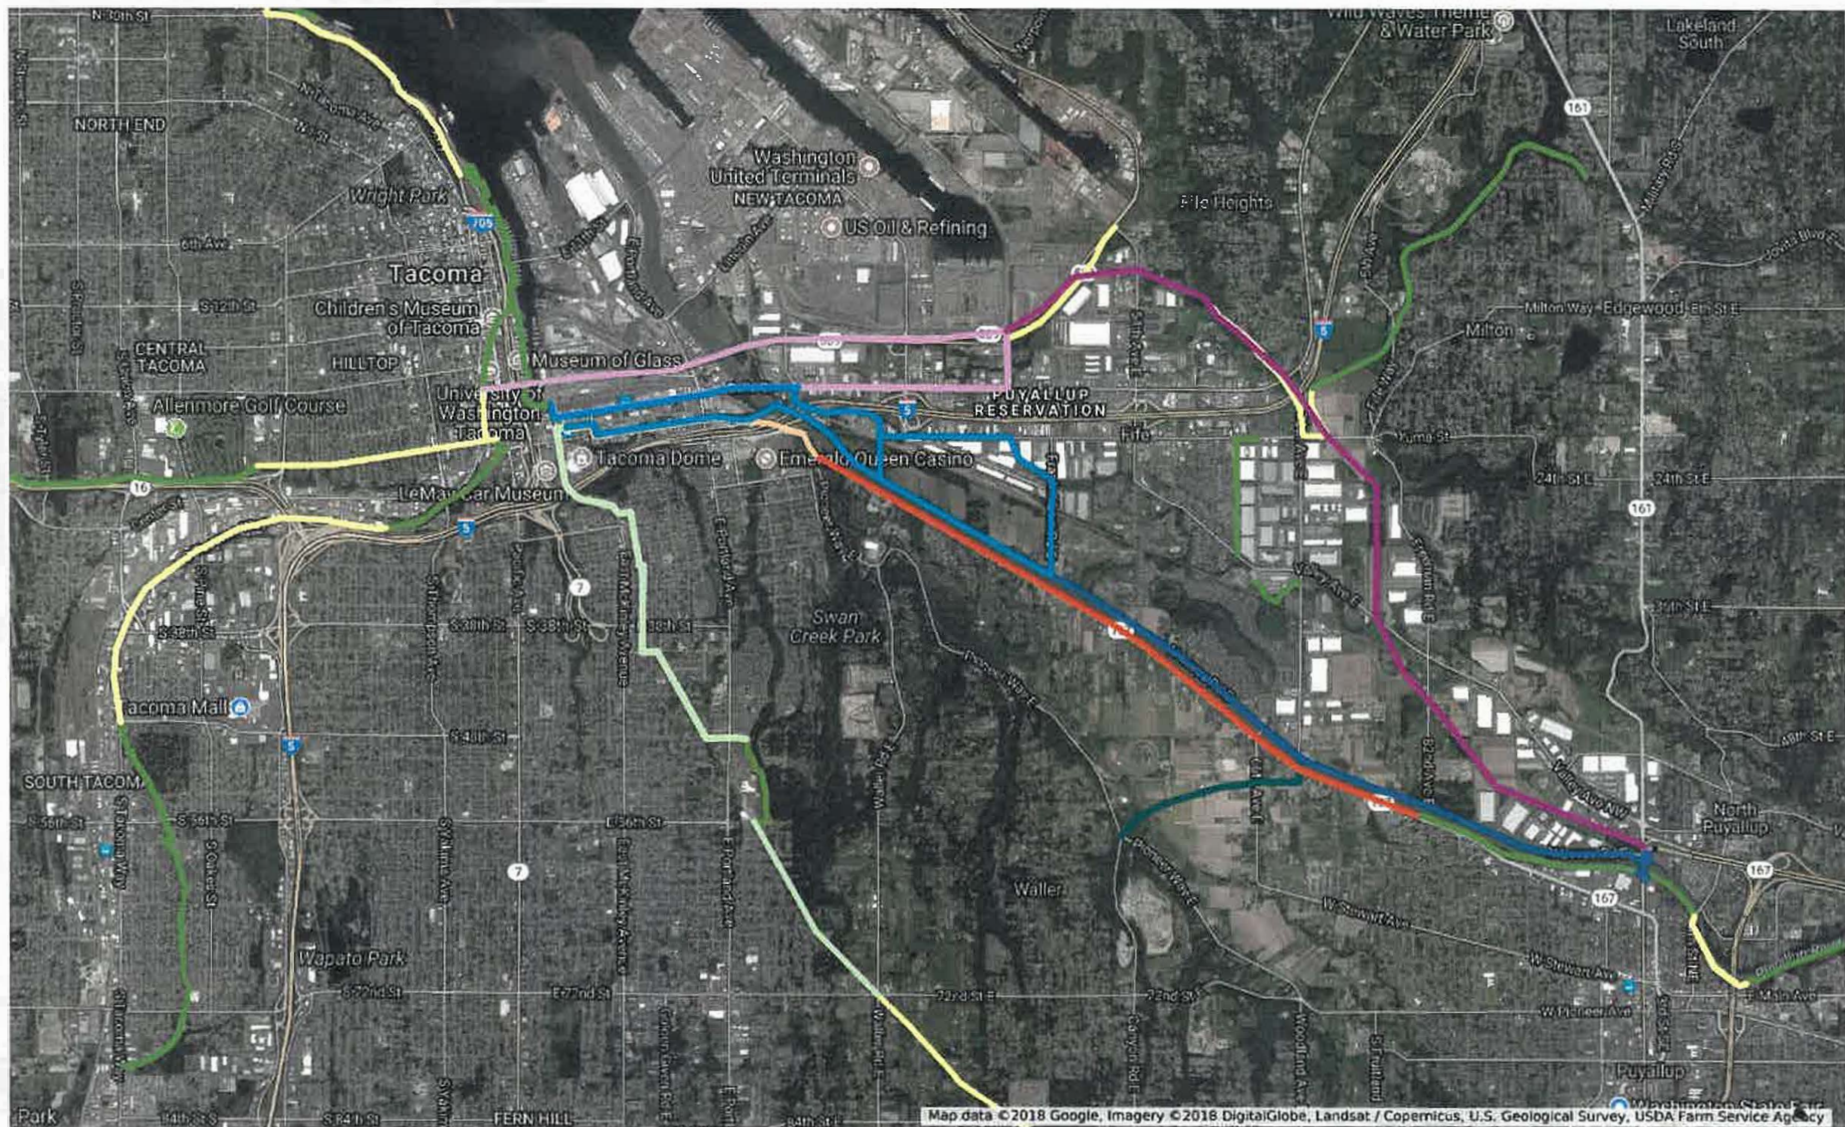

## Tacoma to Puyallup Regional Trail Connection: Potential Conceptual Alignments

GCB 3151 – Attachment A – Tacoma to Puyallup Regional Trail Connection

Note: SR167 Alignment (following the new completion of SR167) – Purple Line

Levee Road Alignment – Blue Line

River Road Alignment – Orange Line