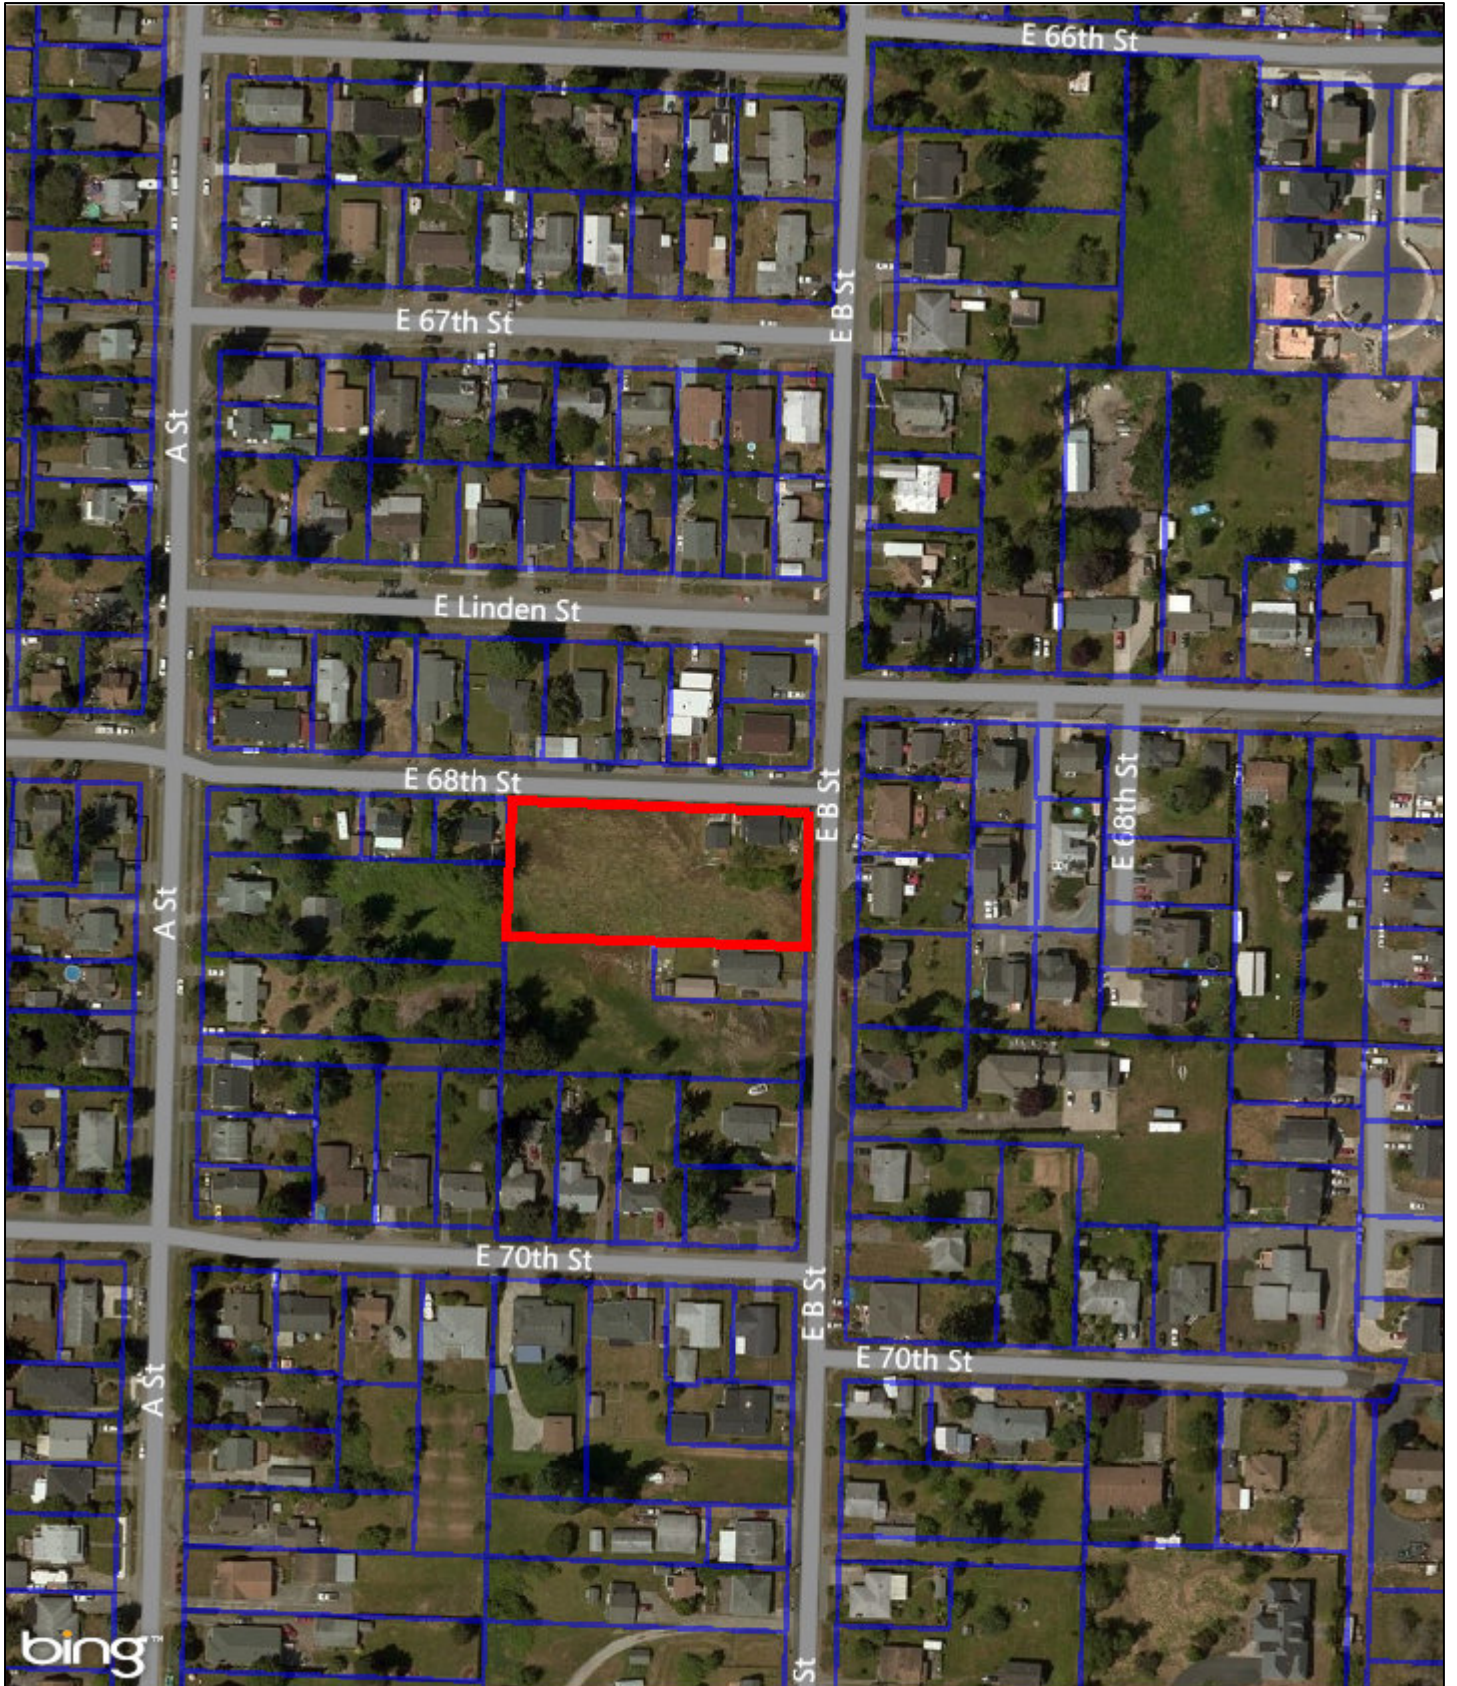

# 6804 East B Street

July 27, 2015

 Tacoma City Boundary

Image courtesy of USGS Earthstar Geographics SIO © 2015 Microsoft Corporation © 2015 HERE © AND WA Dept. of Ecology Tacoma Water