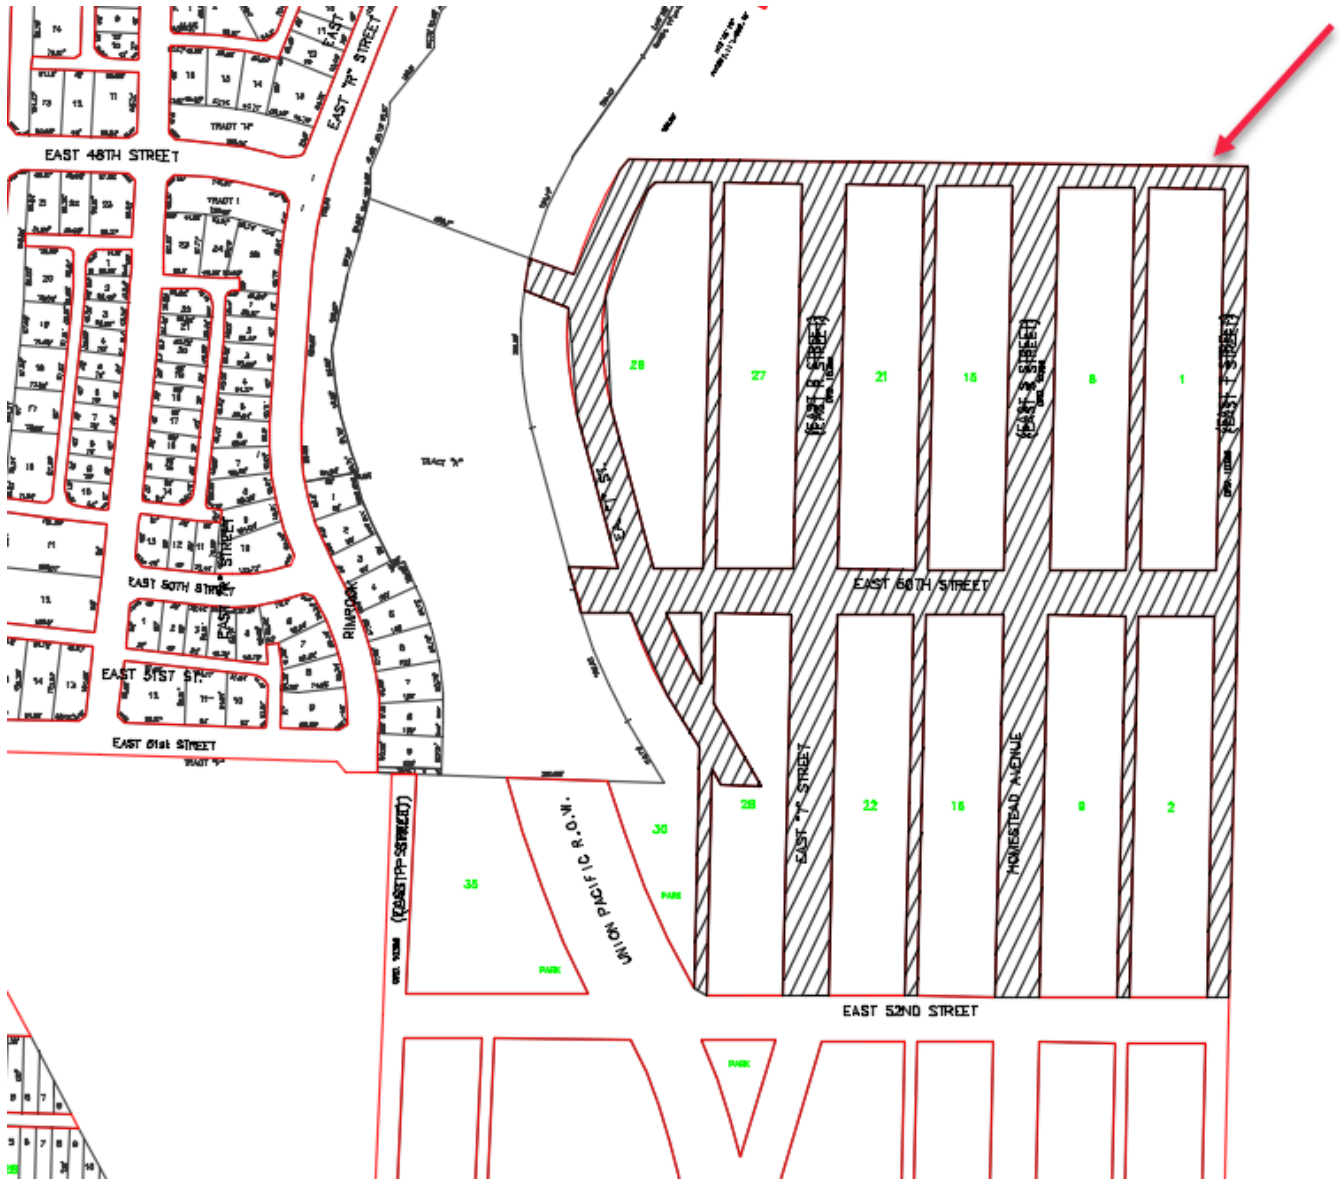

Metropolitan Park District of Tacoma

STREET VACATION NO. 124.1406

**Homestead Park, Pierce County platted streets between East 48th – East 52nd,
lying within Tacoma's Swan Creek Park**

NE ¼ of the NE ¼ SEC. 22, T20N, R03E

NOT TO SCALE

Metropolitan Park District of Tacoma

STREET VACATION NO. 124.1406

**Homestead Park, Pierce County platted streets between East 48th – East 52nd,
lying within Tacoma's Swan Creek Park**

NE ¼ of the NE ¼ SEC. 22, T20N, R03E

NOT TO SCALE