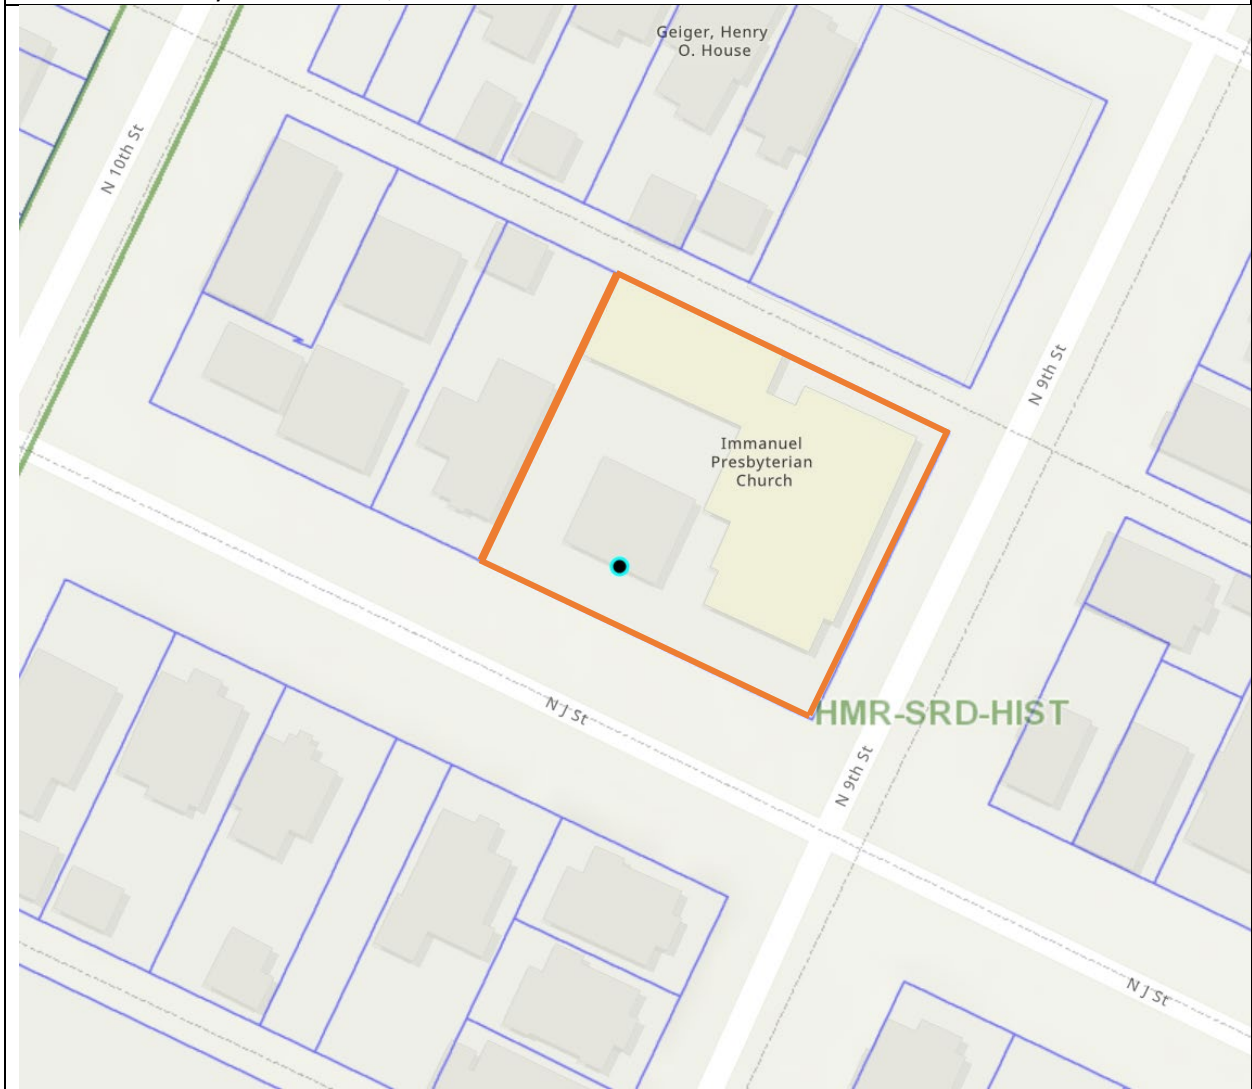

Immanuel Presbyterian Church, 901-909 North J Street

Immanuel Presbyterian Church, 901-909 North J Street