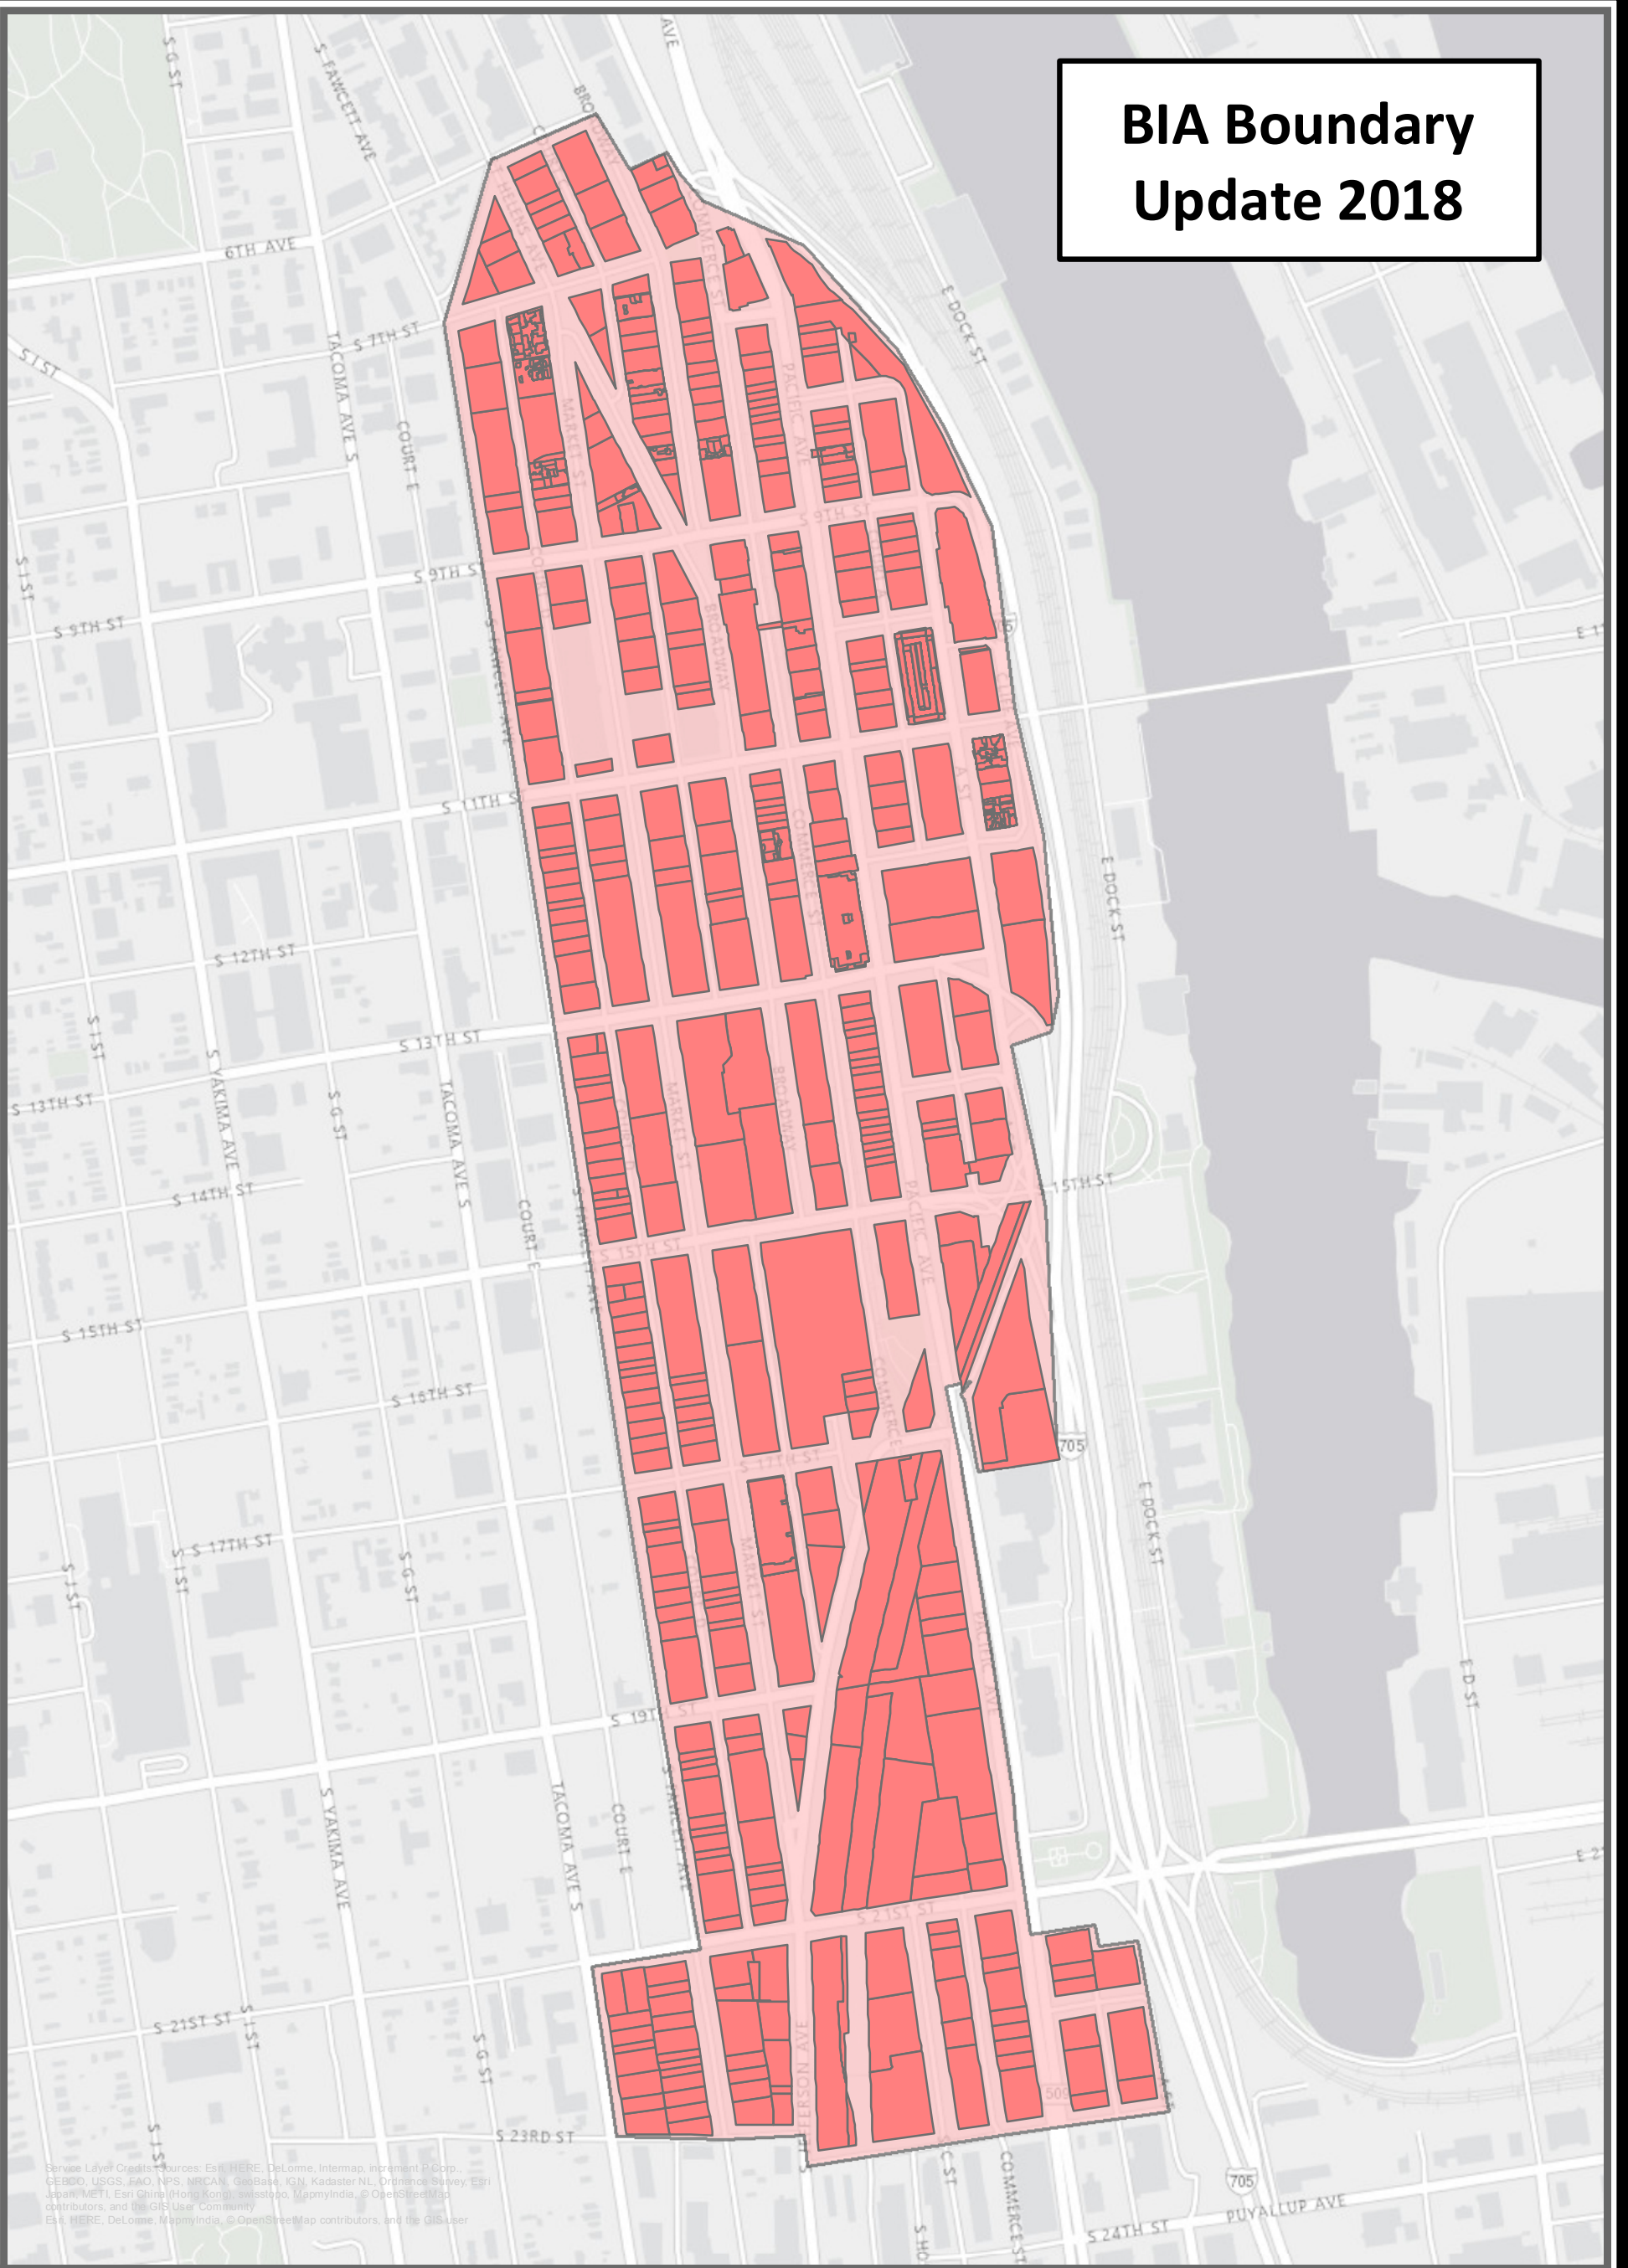

# BIA Boundary Update 2018

Service Layer Credits: Sources: Esri, HERE, DeLorme, Intermap, increment P Corp., GEBCO, USGS, FAO, NPS, NRCAN, GeoBase, IGN, Kadaster NL, Ordnance Survey, Esri, Japan, METI, ERI, Swire, Hong Kong, Swisstopo, MapmyIndia, © OpenStreetMap contributors, and the GIS User Community  
 Esri, HERE, DeLorme, MapmyIndia, © OpenStreetMap contributors, and the GIS User

- Parcels Within BIA
- 2018 Business Improvement Area

City of Tacoma  
 Community & Economic Development Department  
 GIS Analysis & Data Services

NOTE: This map is for reference only.