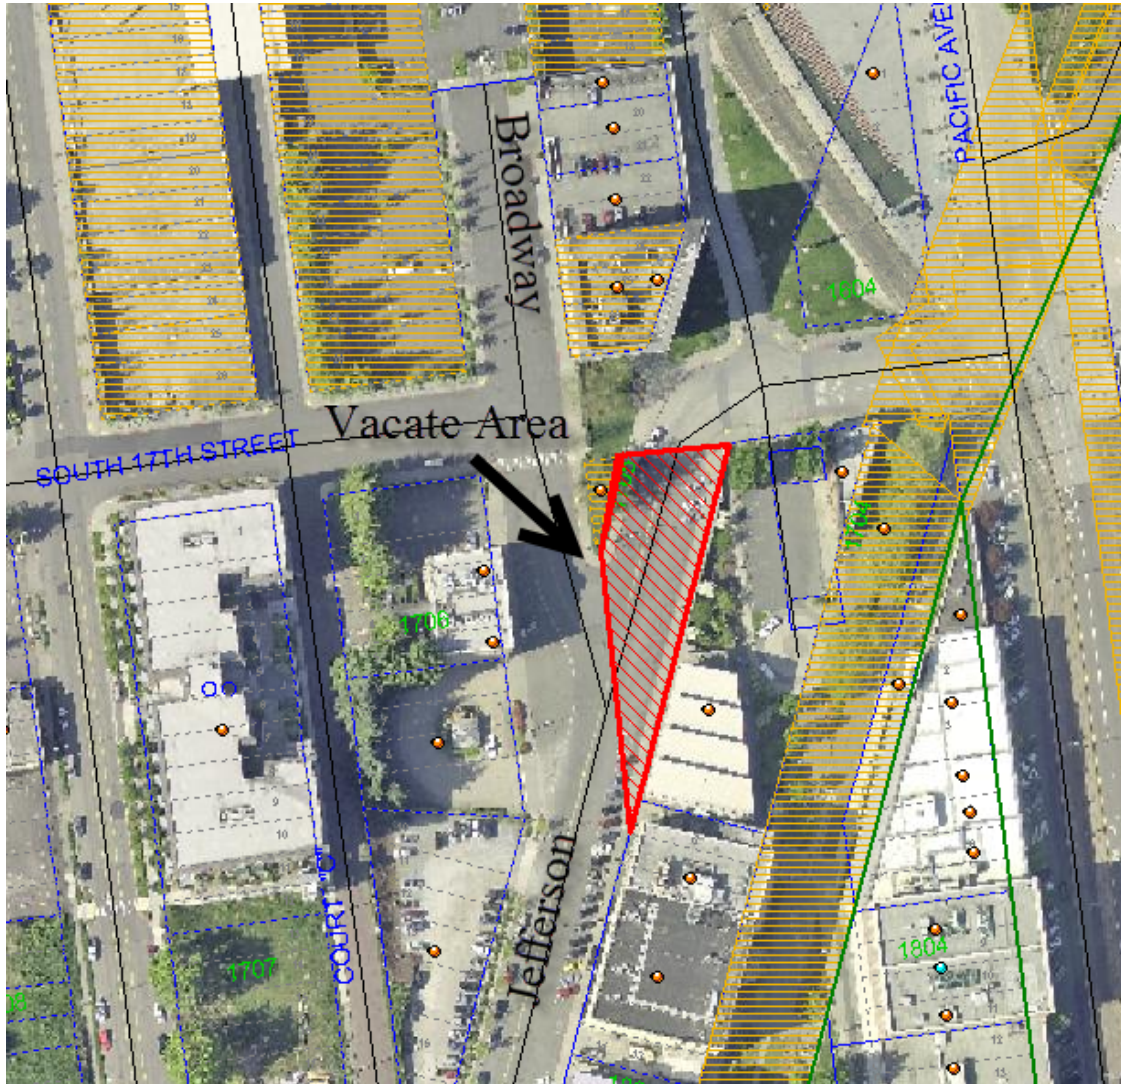

UNIVERSITY OF WASHINGTON, JEFFERSON

STREET VACATION NO. 124.1347

A PORTION OF JEFFERSON AVENUE SOUTHERLY OF SOUTH 17TH STREET

SW 1/4 SEC. 04, T20N, R03E

NOT TO SCALE

UNIVERSITY OF WASHINGTON, JEFFERSON

STREET VACATION NO. 124.1347

A PORTION OF JEFFERSON AVENUE SOUTHERLY OF SOUTH 17TH STREET

SW 1/4 SEC. 04, T20N, R03E

NOT TO SCALE