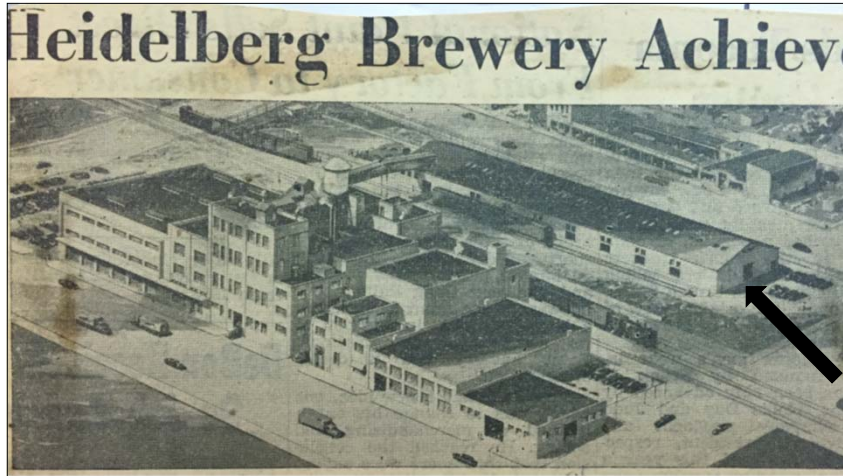

Heidelberg Brewing Co. Warehouse and Shipping Depot Historic Designation

City of Tacoma | Planning and Development Services
City Council
July 10, 2018
Resolution 40055

Present Day Exterior

Historic Exterior

3

Location

4

Heidelberg Brewing Co. Warehouse and Shipping Depot Historic Designation

City of Tacoma | Planning and Development Services

City Council

July 10, 2018

Resolution