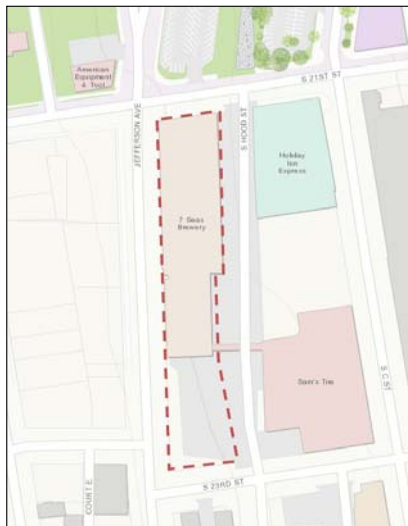

Heidelberg Brewing Co. Warehouse and Shipping Depot Historic Designation

City of Tacoma | Planning and Development Services
City Council
July 10, 2018
Resolution 40055

Present Day Exterior

Historic Exterior

3

Location

4

Heidelberg Brewing Co. Warehouse and Shipping Depot Historic Designation

City of Tacoma | Planning and Development Services

City Council

July 10, 2018

Resolution