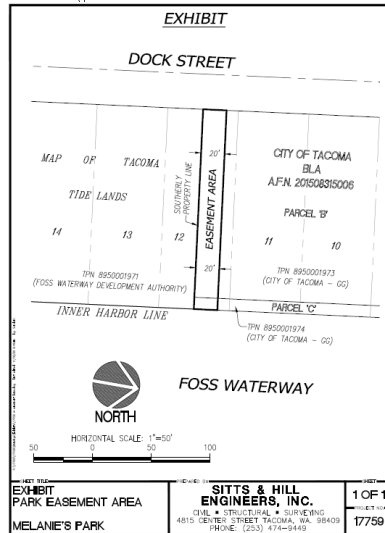

Melanie Jan LaPlant Dressel Park Easement

City of Tacoma | Public Works

City Council Meeting
May 11, 2021

Site – 1137 Dock Street

Aerial – Park Easement

3

Aerial – Sewer Easement

4

MELANIE'S PARK

PLAY FEATURE DESIGN

5

METRO PARKS TACOMA | FOSS WATERWAY DEVELOPMENT AUTHORITY | SITE WORKSHOP | EARTHSCAPE | SHKS

- LEGEND:**
- 1 - COMFORT STATION
 - 2 - PLANK ROAD
 - 3 - TOWER & SLIDE
 - 4 - OVERLOOK
 - 5 - ESPLANADE
 - 6 - PLAY MOUND
 - 7 - BIKE PARKING
 - 8 - BRIDGE
 - 9 - ADA PARKING