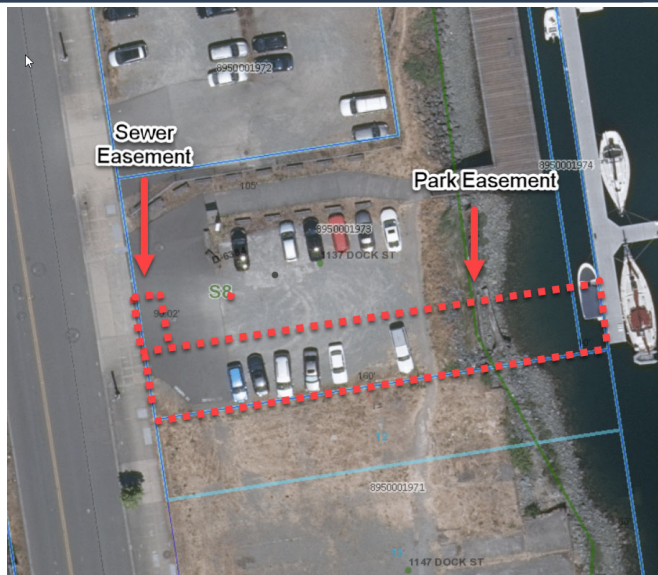

Melanie Jan LaPlant Dressel Park Easement

City of Tacoma | Public Works

City Council Meeting
May 11, 2021

Site – 1137 Dock Street

Aerial – Park Easement

3

Aerial – Sewer Easement

4

MELANIE'S PARK

PLAY FEATURE DESIGN

5

METRO PARKS TACOMA | FOSS WATERWAY DEVELOPMENT AUTHORITY | SITE WORKSHOP | EARTHSCAPE | SHKS

- LEGEND:**
- 1 - COMFORT STATION
 - 2 - PLANK ROAD
 - 3 - TOWER & SLIDE
 - 4 - OVERLOOK
 - 5 - ESPLANADE
 - 6 - PLAY MOUND
 - 7 - BIKE PARKING
 - 8 - BRIDGE
 - 9 - ADA PARKING