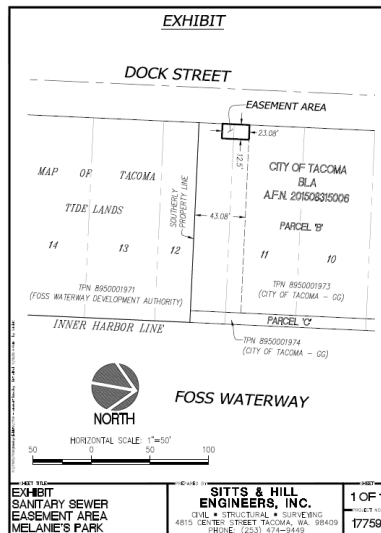

Melanie Jan LaPlant Dressel Park Easement

City of Tacoma | Public Works

City Council Meeting
May 11, 2021

Site – 1137 Dock Street

Aerial – Park Easement

3

Aerial – Sewer Easement

4

MELANIE'S PARK

PLAY FEATURE DESIGN

5

METRO PARKS TACOMA | FOSS WATERWAY DEVELOPMENT AUTHORITY | SITE WORKSHOP | EARTHSCAPE | SHKS

- LEGEND:**
- 1 - COMFORT STATION
 - 2 - PLANK ROAD
 - 3 - TOWER & SLIDE
 - 4 - OVERLOOK
 - 5 - ESPLANADE
 - 6 - PLAY MOUND
 - 7 - BIKE PARKING
 - 8 - BRIDGE
 - 9 - ADA PARKING