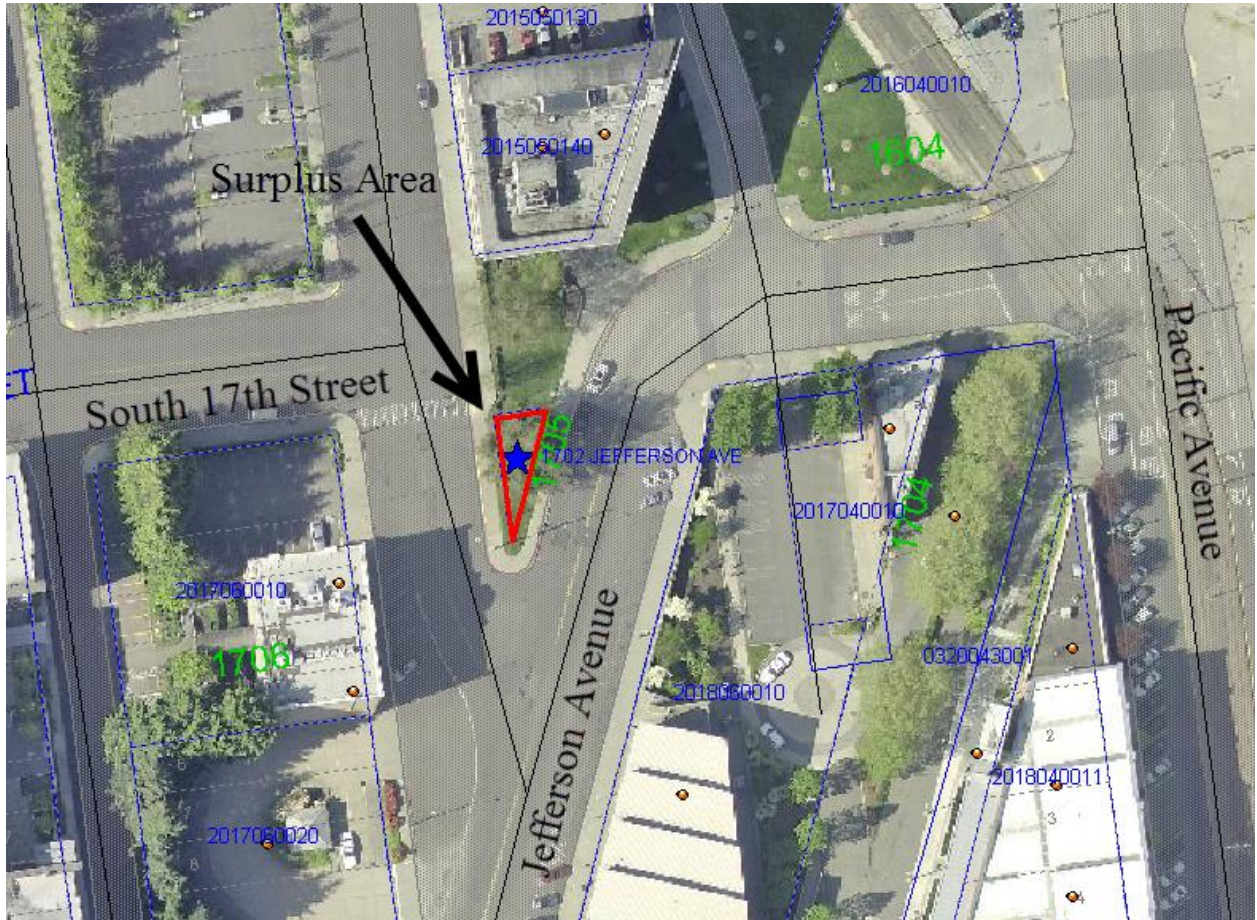

DECLARATION OF SURPLUS

PROJECT NO. 14-230

BLOCK 1705, MAP OF NEW TACOMA

SW 1/4 SEC. 04, T20N, R03E

NOT TO SCALE

DECLARATION OF SURPLUS

PROJECT NO. 14-230

BLOCK 1705, MAP OF NEW TACOMA

SW 1/4 SEC. 04, T20N, R03E

NOT TO SCALE