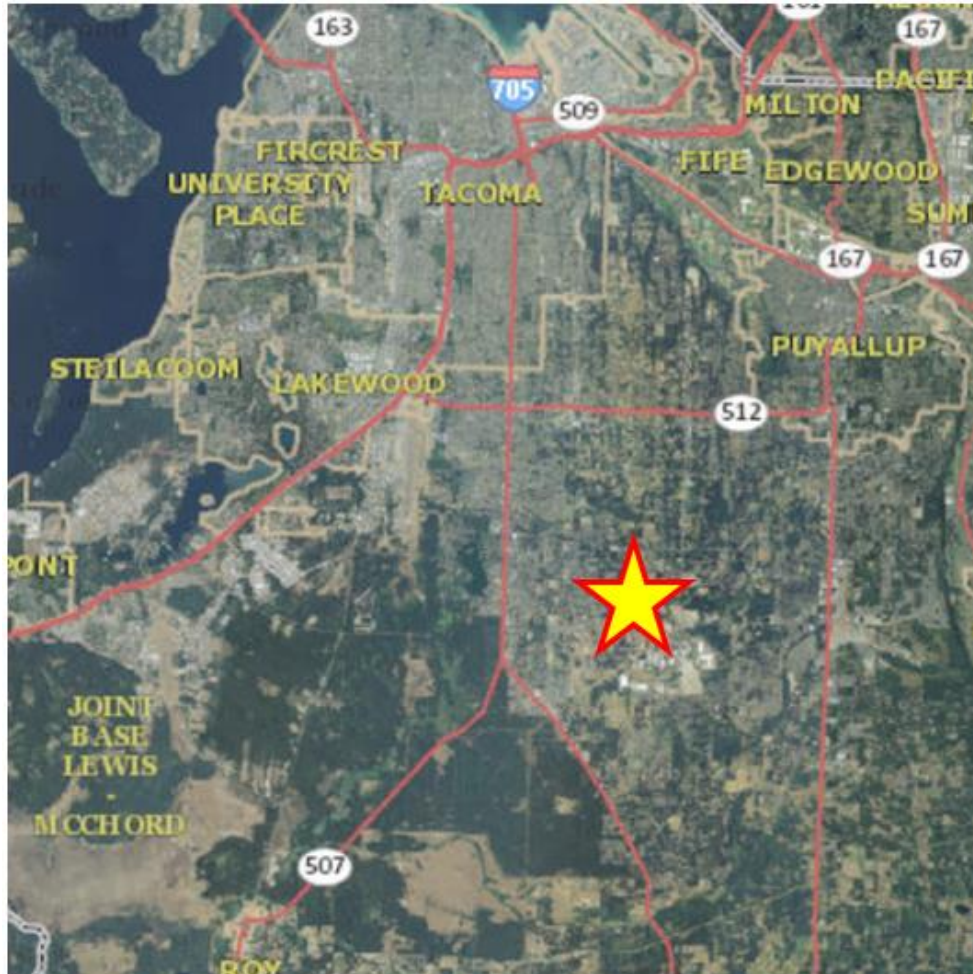

**Sierra Pacific Industries  
Tacoma Rail – Mountain Division  
General Location of Easement**

**Approximately 15 Miles South of Tacoma  
Along Tacoma Rail Mountain Division Railroad Right of Way**

**Sierra Pacific Industries  
Easement – Ingress, Egress, and Utilities  
Tacoma Rail – Mountain Division**